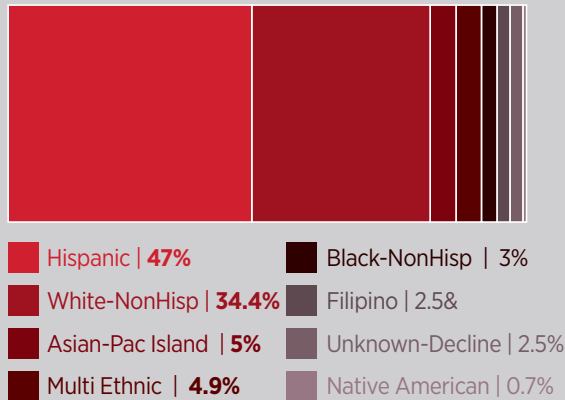

By the Numbers

FULL/PART TIME STUDENTS

25,047 PALOMAR STUDENTS

STUDENTS BY ETHNICITY

TOP FIVE CITIES WHERE PALOMAR STUDENTS RESIDE

STUDENTS BY AGE GROUP

TOP FIVE MAJORS AT PALOMAR

TOP FIVE AWARDS AT PALOMAR