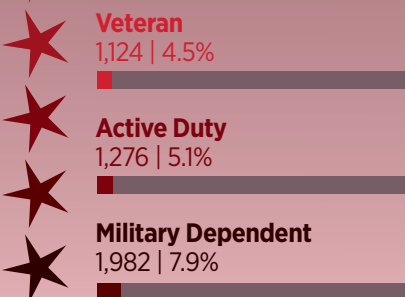

MILITARY: VETERANS/ACTIVE/DEPENDENT STUDENTS

Data Source: The college MIS submissions to the CCCC. Information reflects data from fall, 2018.