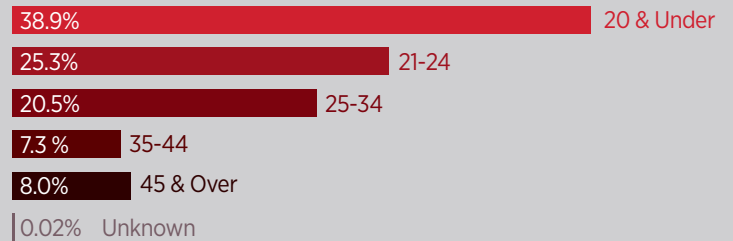

By the Numbers

FULL/PART TIME STUDENTS

25,047 PALOMAR STUDENTS

STUDENTS BY ETHNICITY

TOP FIVE CITIES WHERE PALOMAR STUDENTS RESIDE

STUDENTS BY AGE GROUP

TOP FIVE MAJORS AT PALOMAR

TOP FIVE AWARDS AT PALOMAR