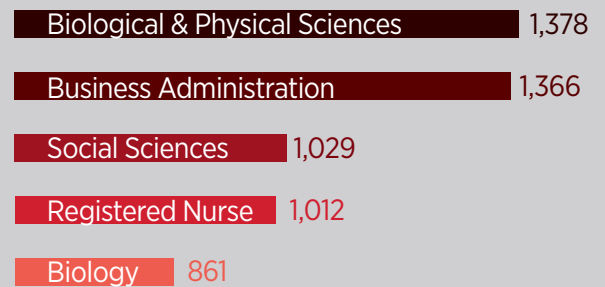

By the Numbers

FULL/PART TIME STUDENTS

25,047 PALOMAR STUDENTS

STUDENTS BY ETHNICITY

TOP FIVE CITIES WHERE PALOMAR STUDENTS RESIDE

STUDENTS BY AGE GROUP

TOP FIVE MAJORS AT PALOMAR

TOP FIVE AWARDS AT PALOMAR

MILITARY: VETERANS/ACTIVE/DEPENDENT STUDENTS

Data Source: The college MIS submissions to the CCCC. Information reflects data from fall, 2018.