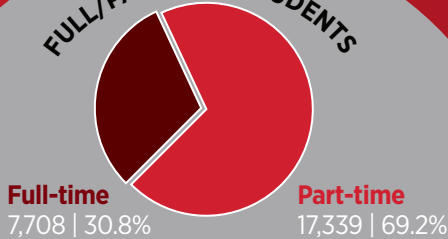

By the Numbers

FULL/PART TIME STUDENTS

25,047 PALOMAR STUDENTS

STUDENTS BY ETHNICITY

TOP FIVE CITIES WHERE PALOMAR STUDENTS RESIDE

STUDENTS BY AGE GROUP

TOP FIVE MAJORS AT PALOMAR

TOP FIVE AWARDS AT PALOMAR

MILITARY: VETERANS/ACTIVE/DEPENDENT STUDENTS

Data Source: The college MIS submissions to the CCCC. Information reflects data from fall, 2018.