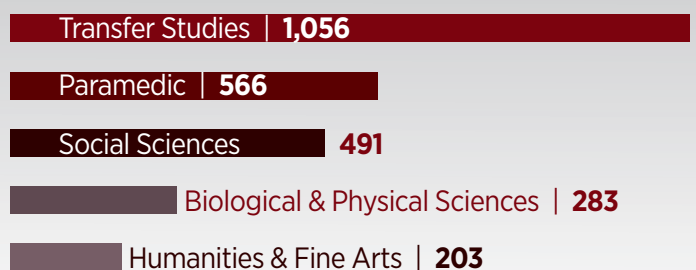

By the Numbers

FULL/PART TIME STUDENTS

25,047 PALOMAR STUDENTS

STUDENTS BY ETHNICITY

TOP FIVE CITIES WHERE PALOMAR STUDENTS RESIDE

STUDENTS BY AGE GROUP

TOP FIVE MAJORS AT PALOMAR

TOP FIVE AWARDS AT PALOMAR

MILITARY: VETERANS/ACTIVE/DEPENDENT STUDENTS

Data Source: The college MIS submissions to the CCCC. Information reflects data from fall, 2018.