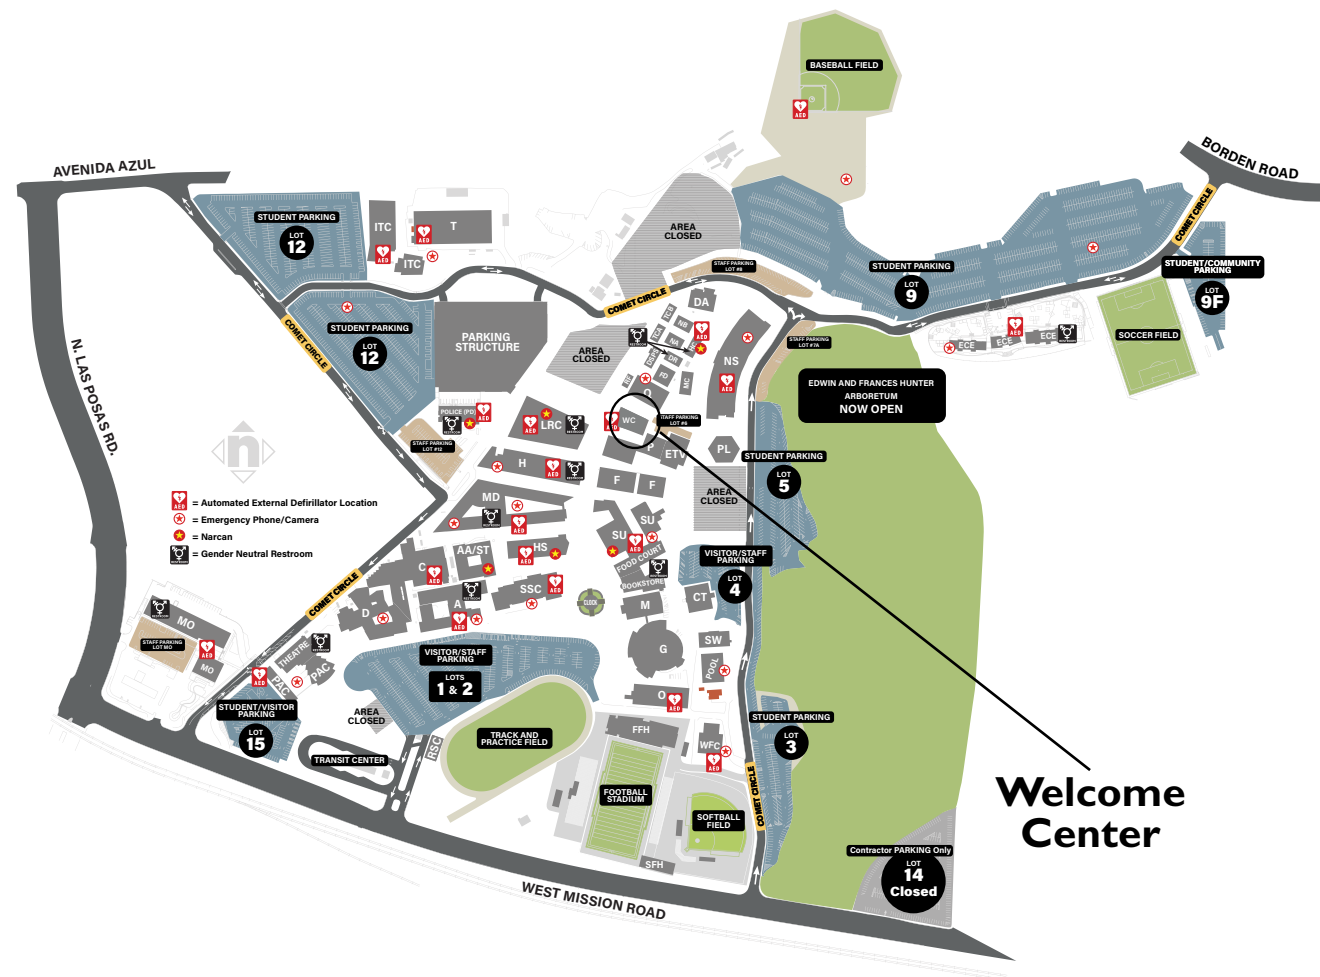

# PALOMAR COLLEGE

1140 West Mission Road, San Marcos, CA 92069-1487

**Welcome Center**

The Welcome Center (WC) would like to thank all our campus and community partners for helping us with these Skillshops!