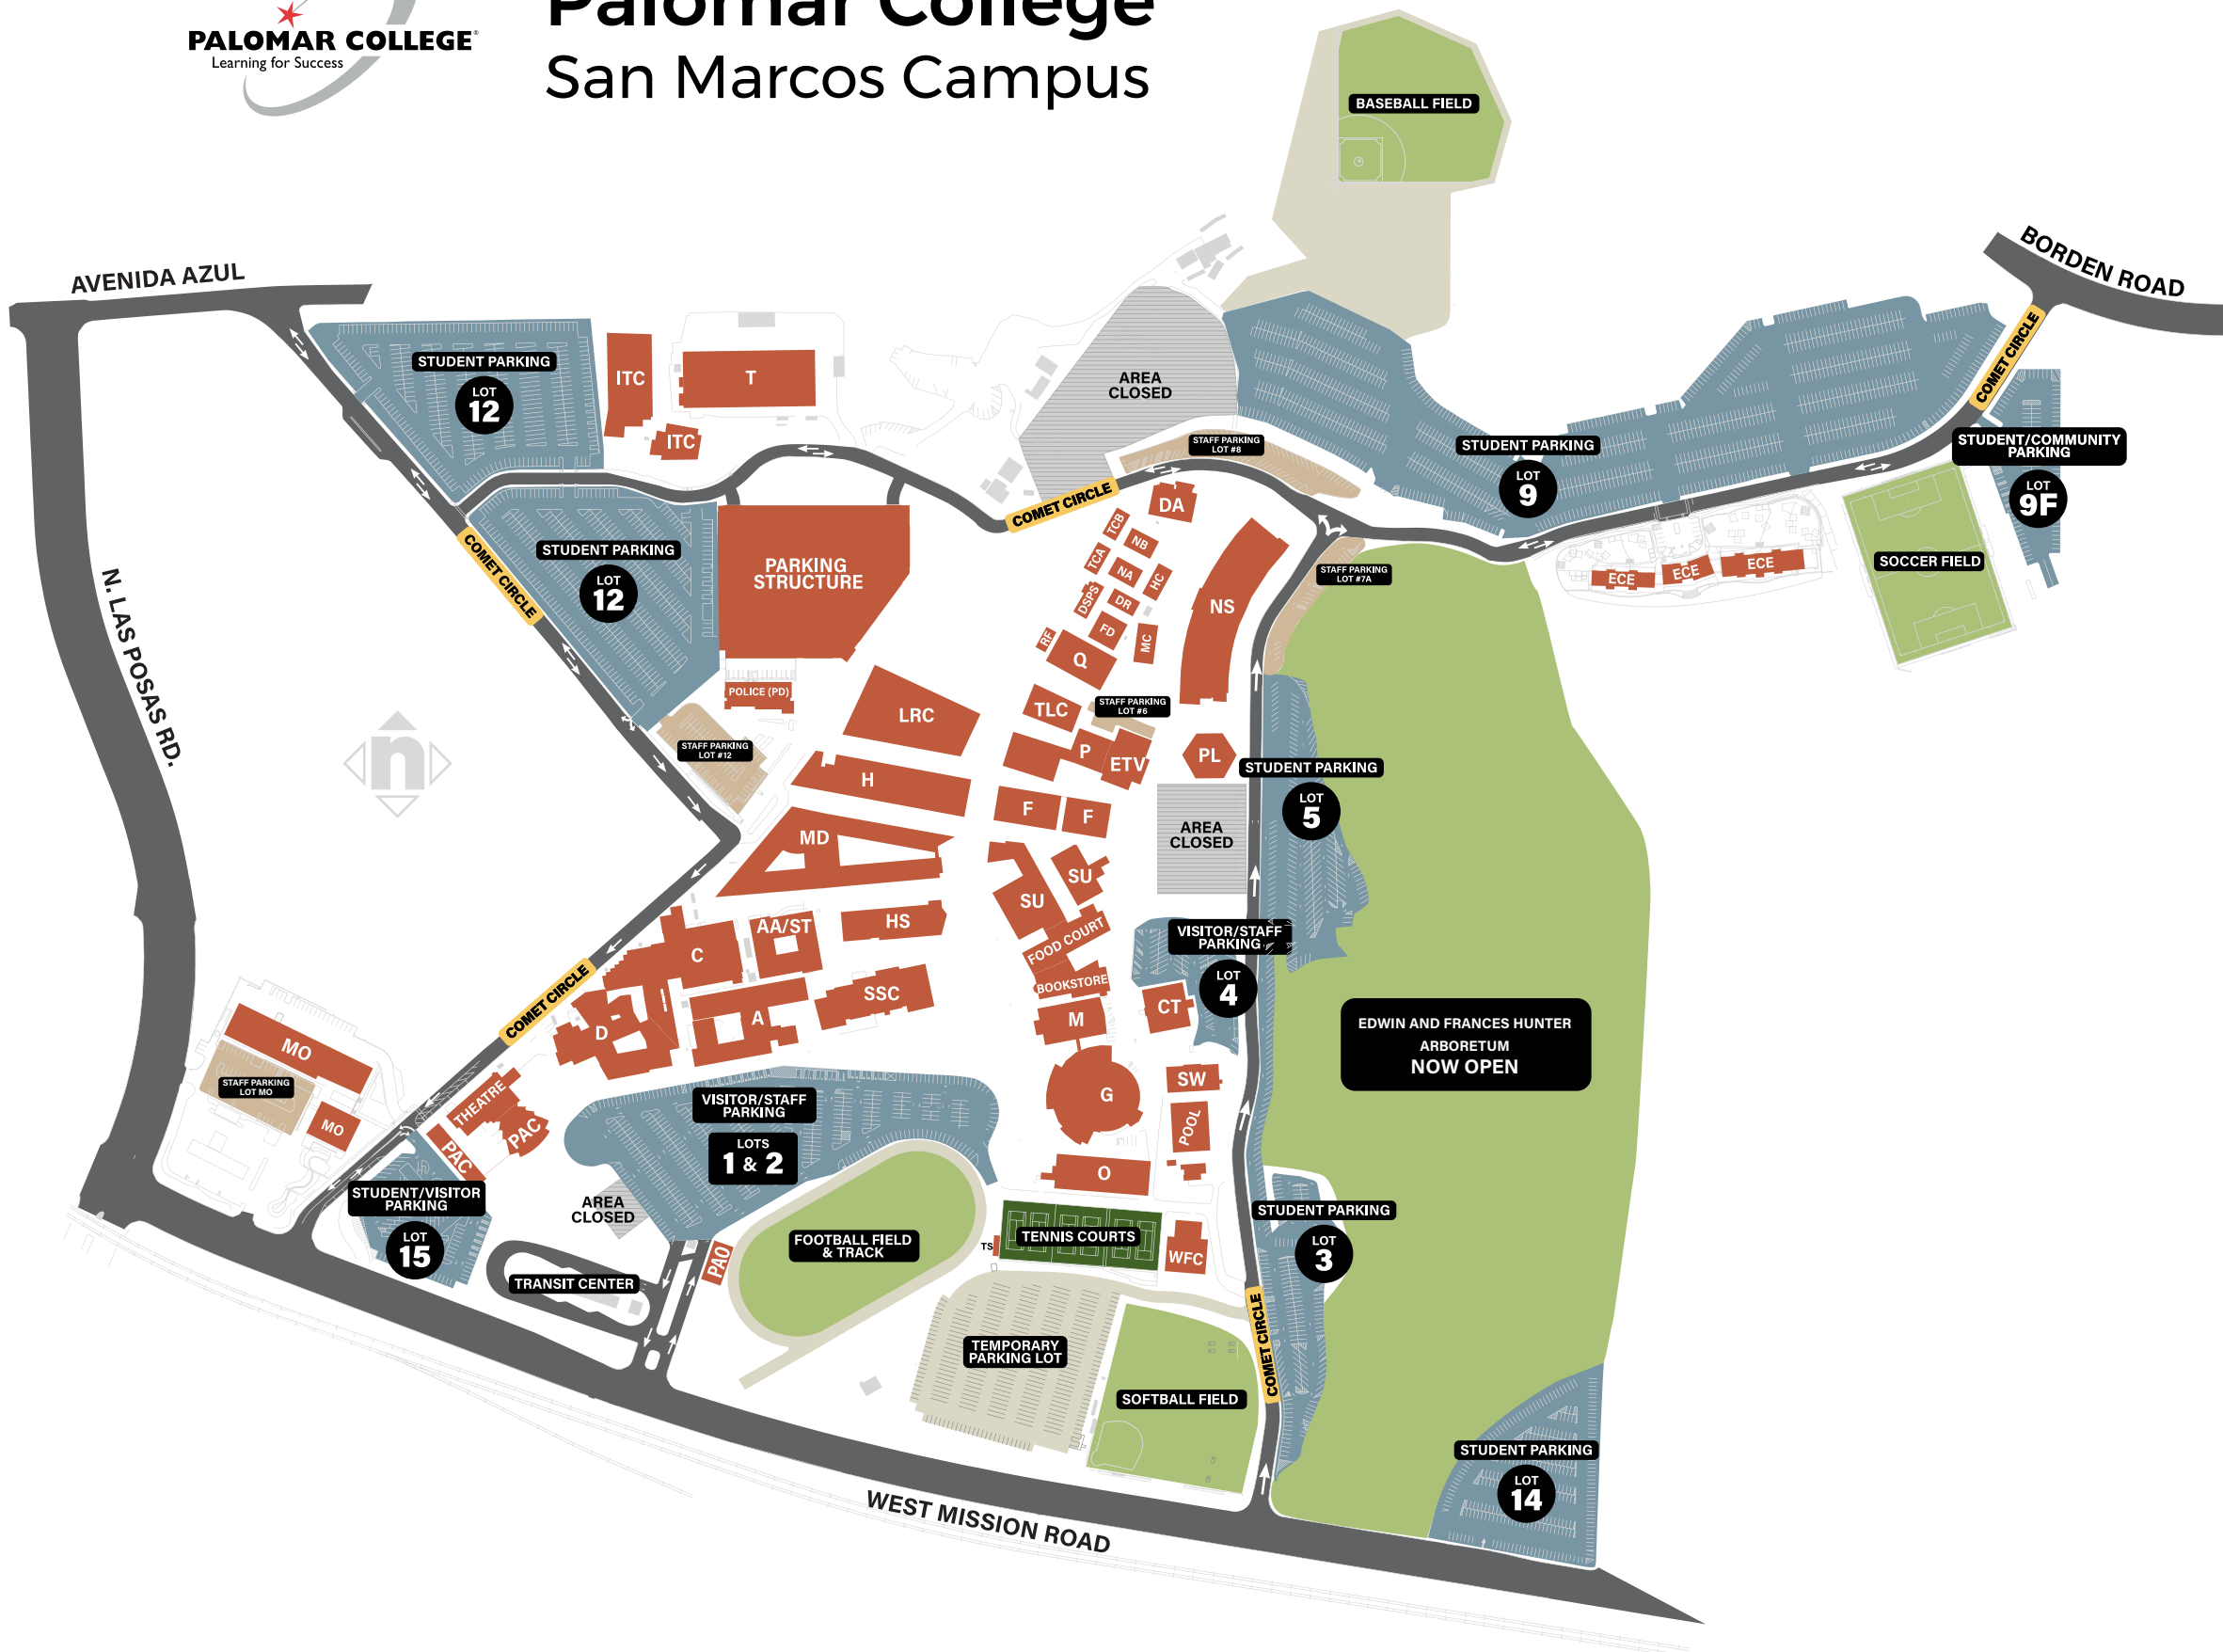

Palomar College San Marcos Campus

Building	Department/Office
A	Cashier, Fiscal Services, Finance & Administrative Services Division Office, Information Services, Budget/Payroll, Purchasing, Contract Services and Human Resources
AA/ST	Apprenticeship Programs, EOPS, Foundation, Human Resources, Instructional Services, LGBTQ Resource Center (Pride Center), Research & Planning, Veterans Resource Center, Vocational Programs
C	Art Complex
CT	Weight Training
D	Boehm Gallery, Music Complex, Performing Arts
DA	Architecture, Drafting Technology, Interior Design
DR	Disability Resources
DSPS	Disability Resource Center
ECE	Early Childhood Education Lab School
ETV	Educational Television
F	Math, Photography
FD	Fashion Merchandising and Design
FOOD COURT	Comet Cafe, Subway, Jamba Juice, Java City
G	Gymnasium/Dome
H	English/Humanities, ESL, Journalism, Reading, Speech/Forensics/American Sign Language, World Languages
HC	First Aid/Health Services
HS	Dental Assisting, Nursing Education
ITC	Auto Body Technology, Automotive Technology, Diesel Mechanics Technology
LRC	Library/Learning Resources Center, Academic Technology Resources Centers and Lab, Access Technology Center (DRC Adapted Lab), President's Office, Tutoring Center
M	Men's Locker Room, Athletics Counseling
MC	Mathematics Learning Center
MD	American Indian Studies, Behavioral Sciences, Business Administration, Child Development, Computer Science and Information Technology, Creative Services, Economics, Graphic Communications, History, Journalism, Multicultural Studies, Political Science, Print Services, Social Sciences
MO	Facilities, Warehouse
NA	NA Building
NB	Behavioral Health Counseling Services, Orientation and Follow-up Services
NS	Biology, Chemistry, Earth, Space and Environmental Sciences, Engineering, Life Sciences, Math, Physics
O	Athletics, Dance Studio, Women's Locker Room, Health, Kinesiology and Recreation Management
P	Mathematics, Media Studies, Educational Television (ETV)
PAC	Performing Arts Complex
PAC-Theatre	Howard Brubeck Theatre
PAO	Public Affairs Office
PD	Police Department
PL	Planetarium
Q	Electronics, Telecommunications, Digital Broadcast Arts, KKSM Radio Station
RF	Comet Corner
SSC	Admissions/Registration, Counseling, Evaluations, Financial Aid, Governing Board Room, Records, Student Services, Transfer Center
SU	Assoc. Student Govt. (ASG), Career Center, Comet Center/Student Affairs, Food & Nutrition Center, Student Access & Assessment Center
SW	Swimming Pool, Locker Rooms
T	Cabinet Furniture Technology, Public Works Management, Water & Waste Water Programs, Welding Technology
TCB	Grant Funded Student Programs: Gear Up, TRiO
TLC	Teaching and Learning Center
WFC	Wellness/Fitness Center