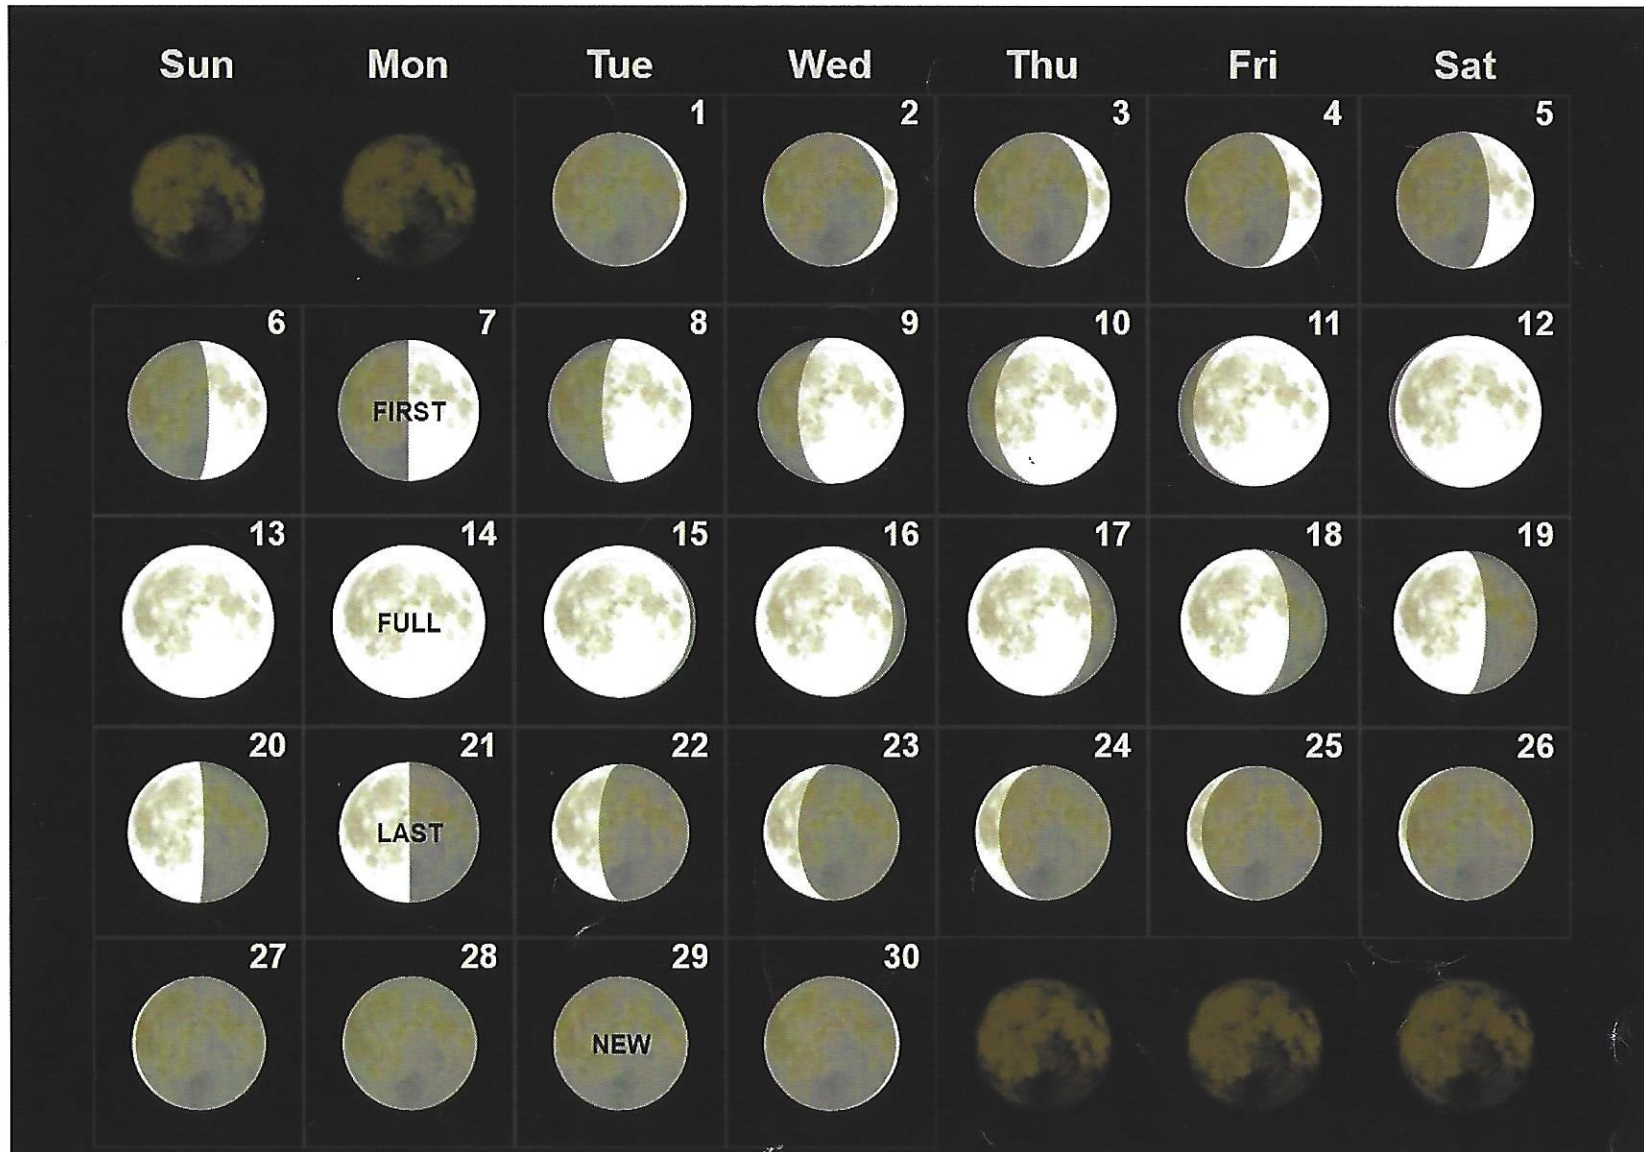

Reference Page #1: November 2016 Lunar Phase Calendar

Lunar phase calendar showing the phases of the moon for November 2016 based on Universal time (UTM).

Source: <http://www.moongiant.com/calendar/November/2016/>