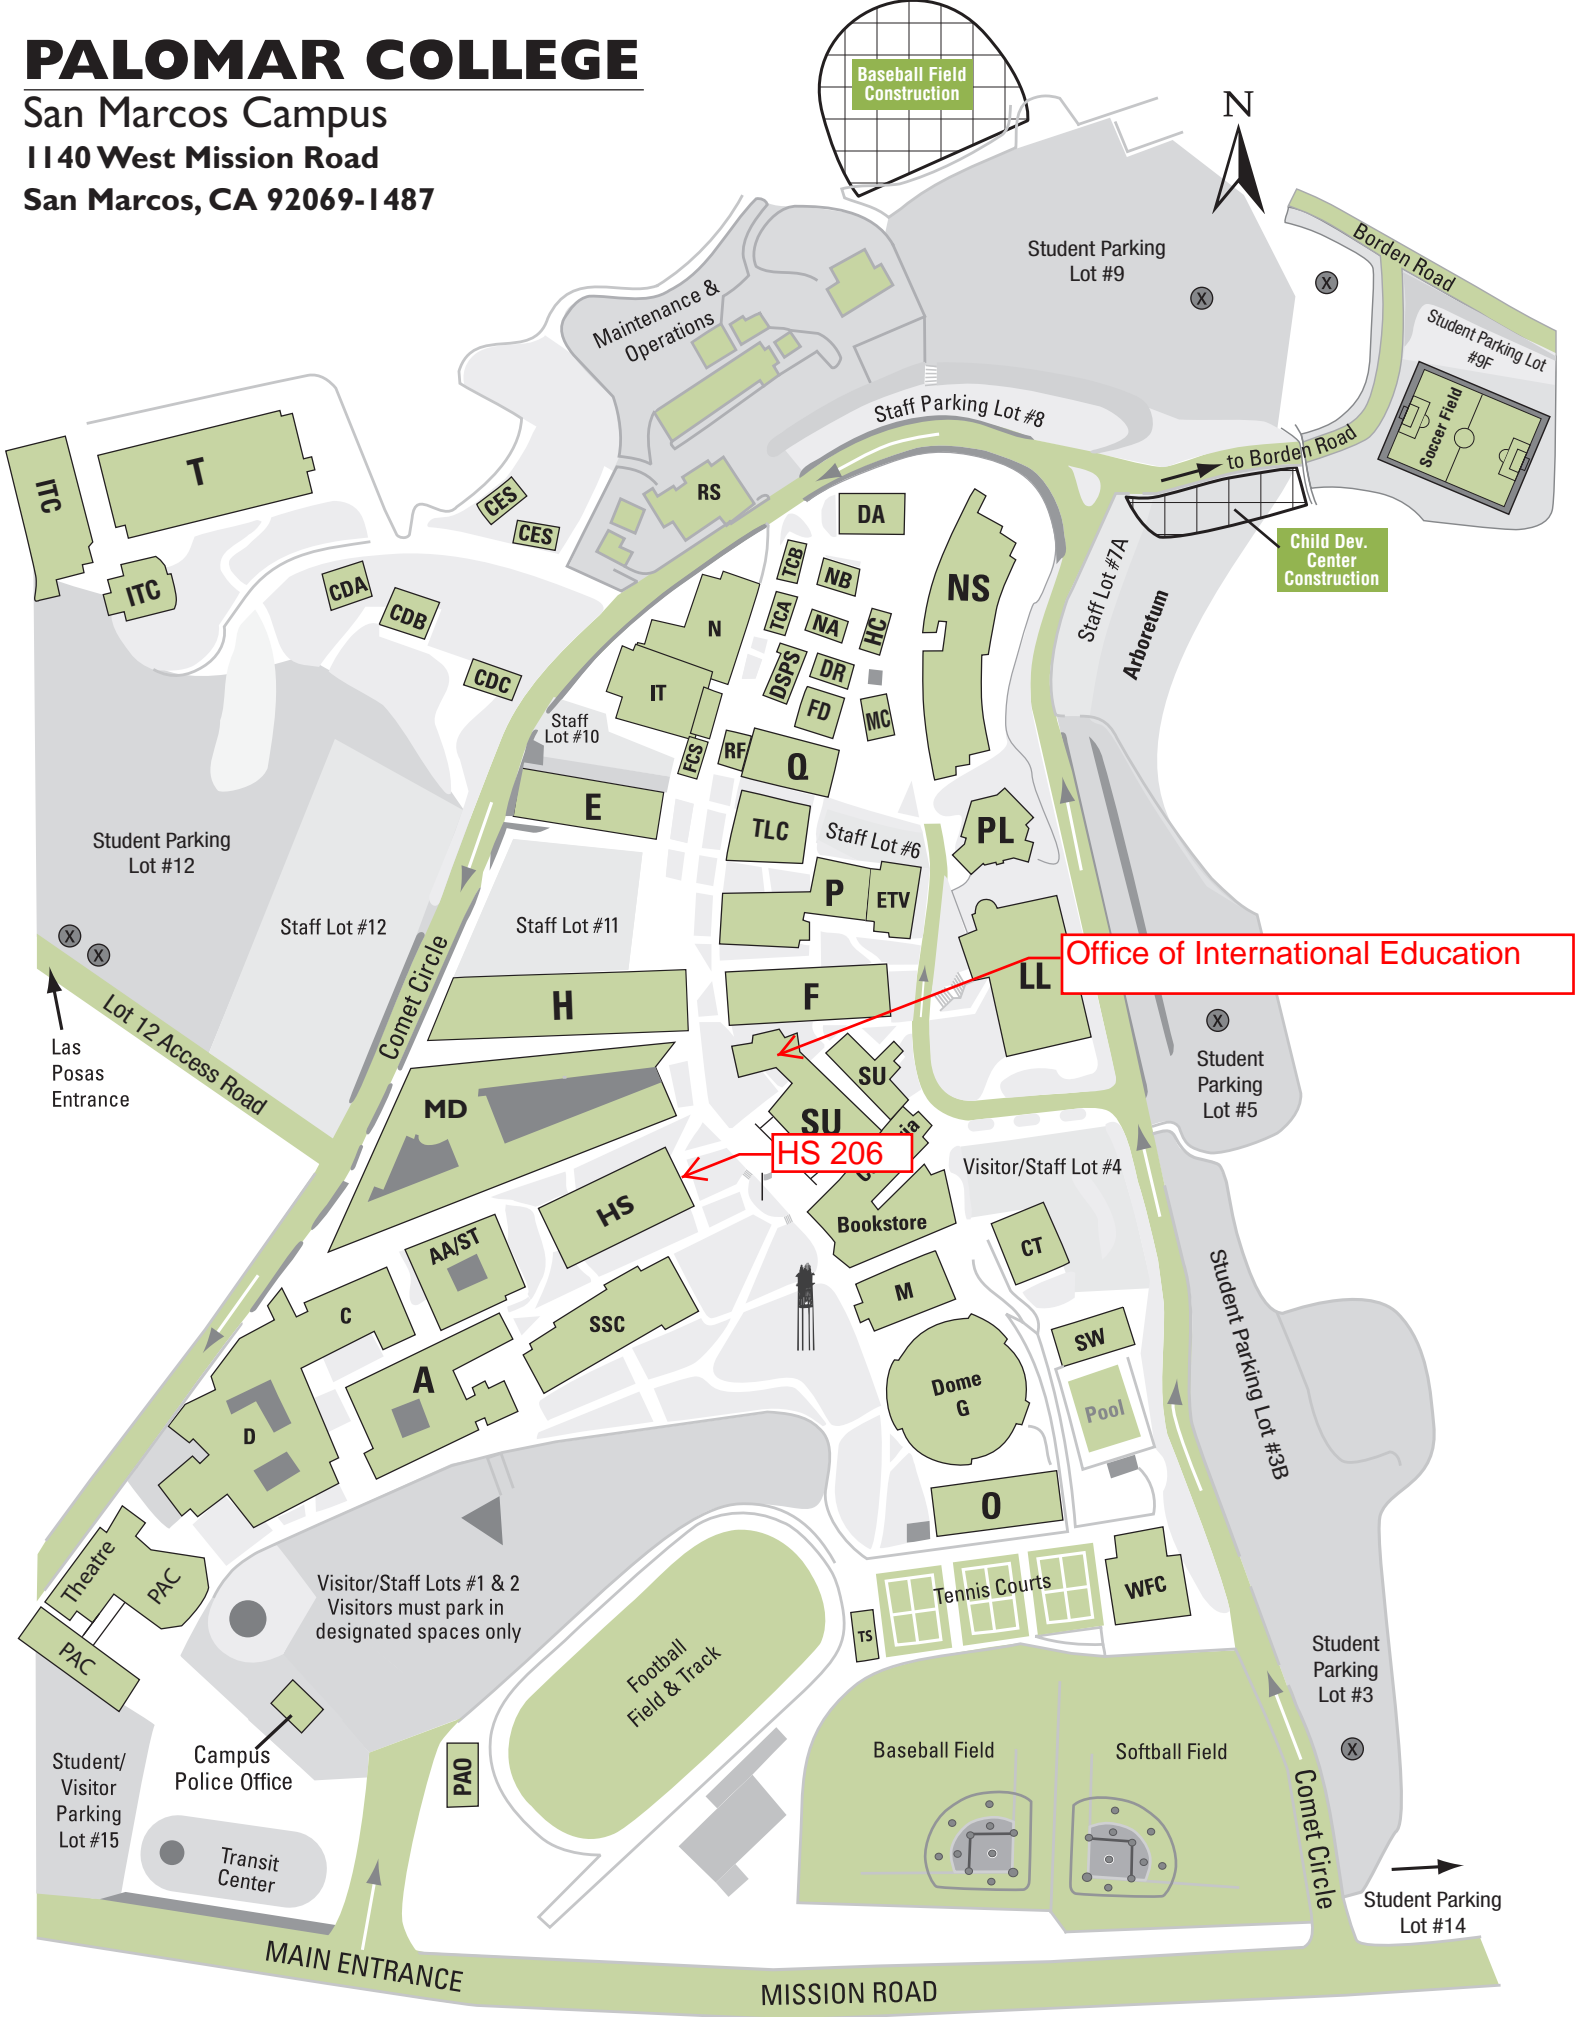

PALOMAR COLLEGE

San Marcos Campus
1140 West Mission Road
San Marcos, CA 92069-1487

Office of International Education

HS 206

⊗ Daily Parking Machines in Lots 3, 5, 9 and 12