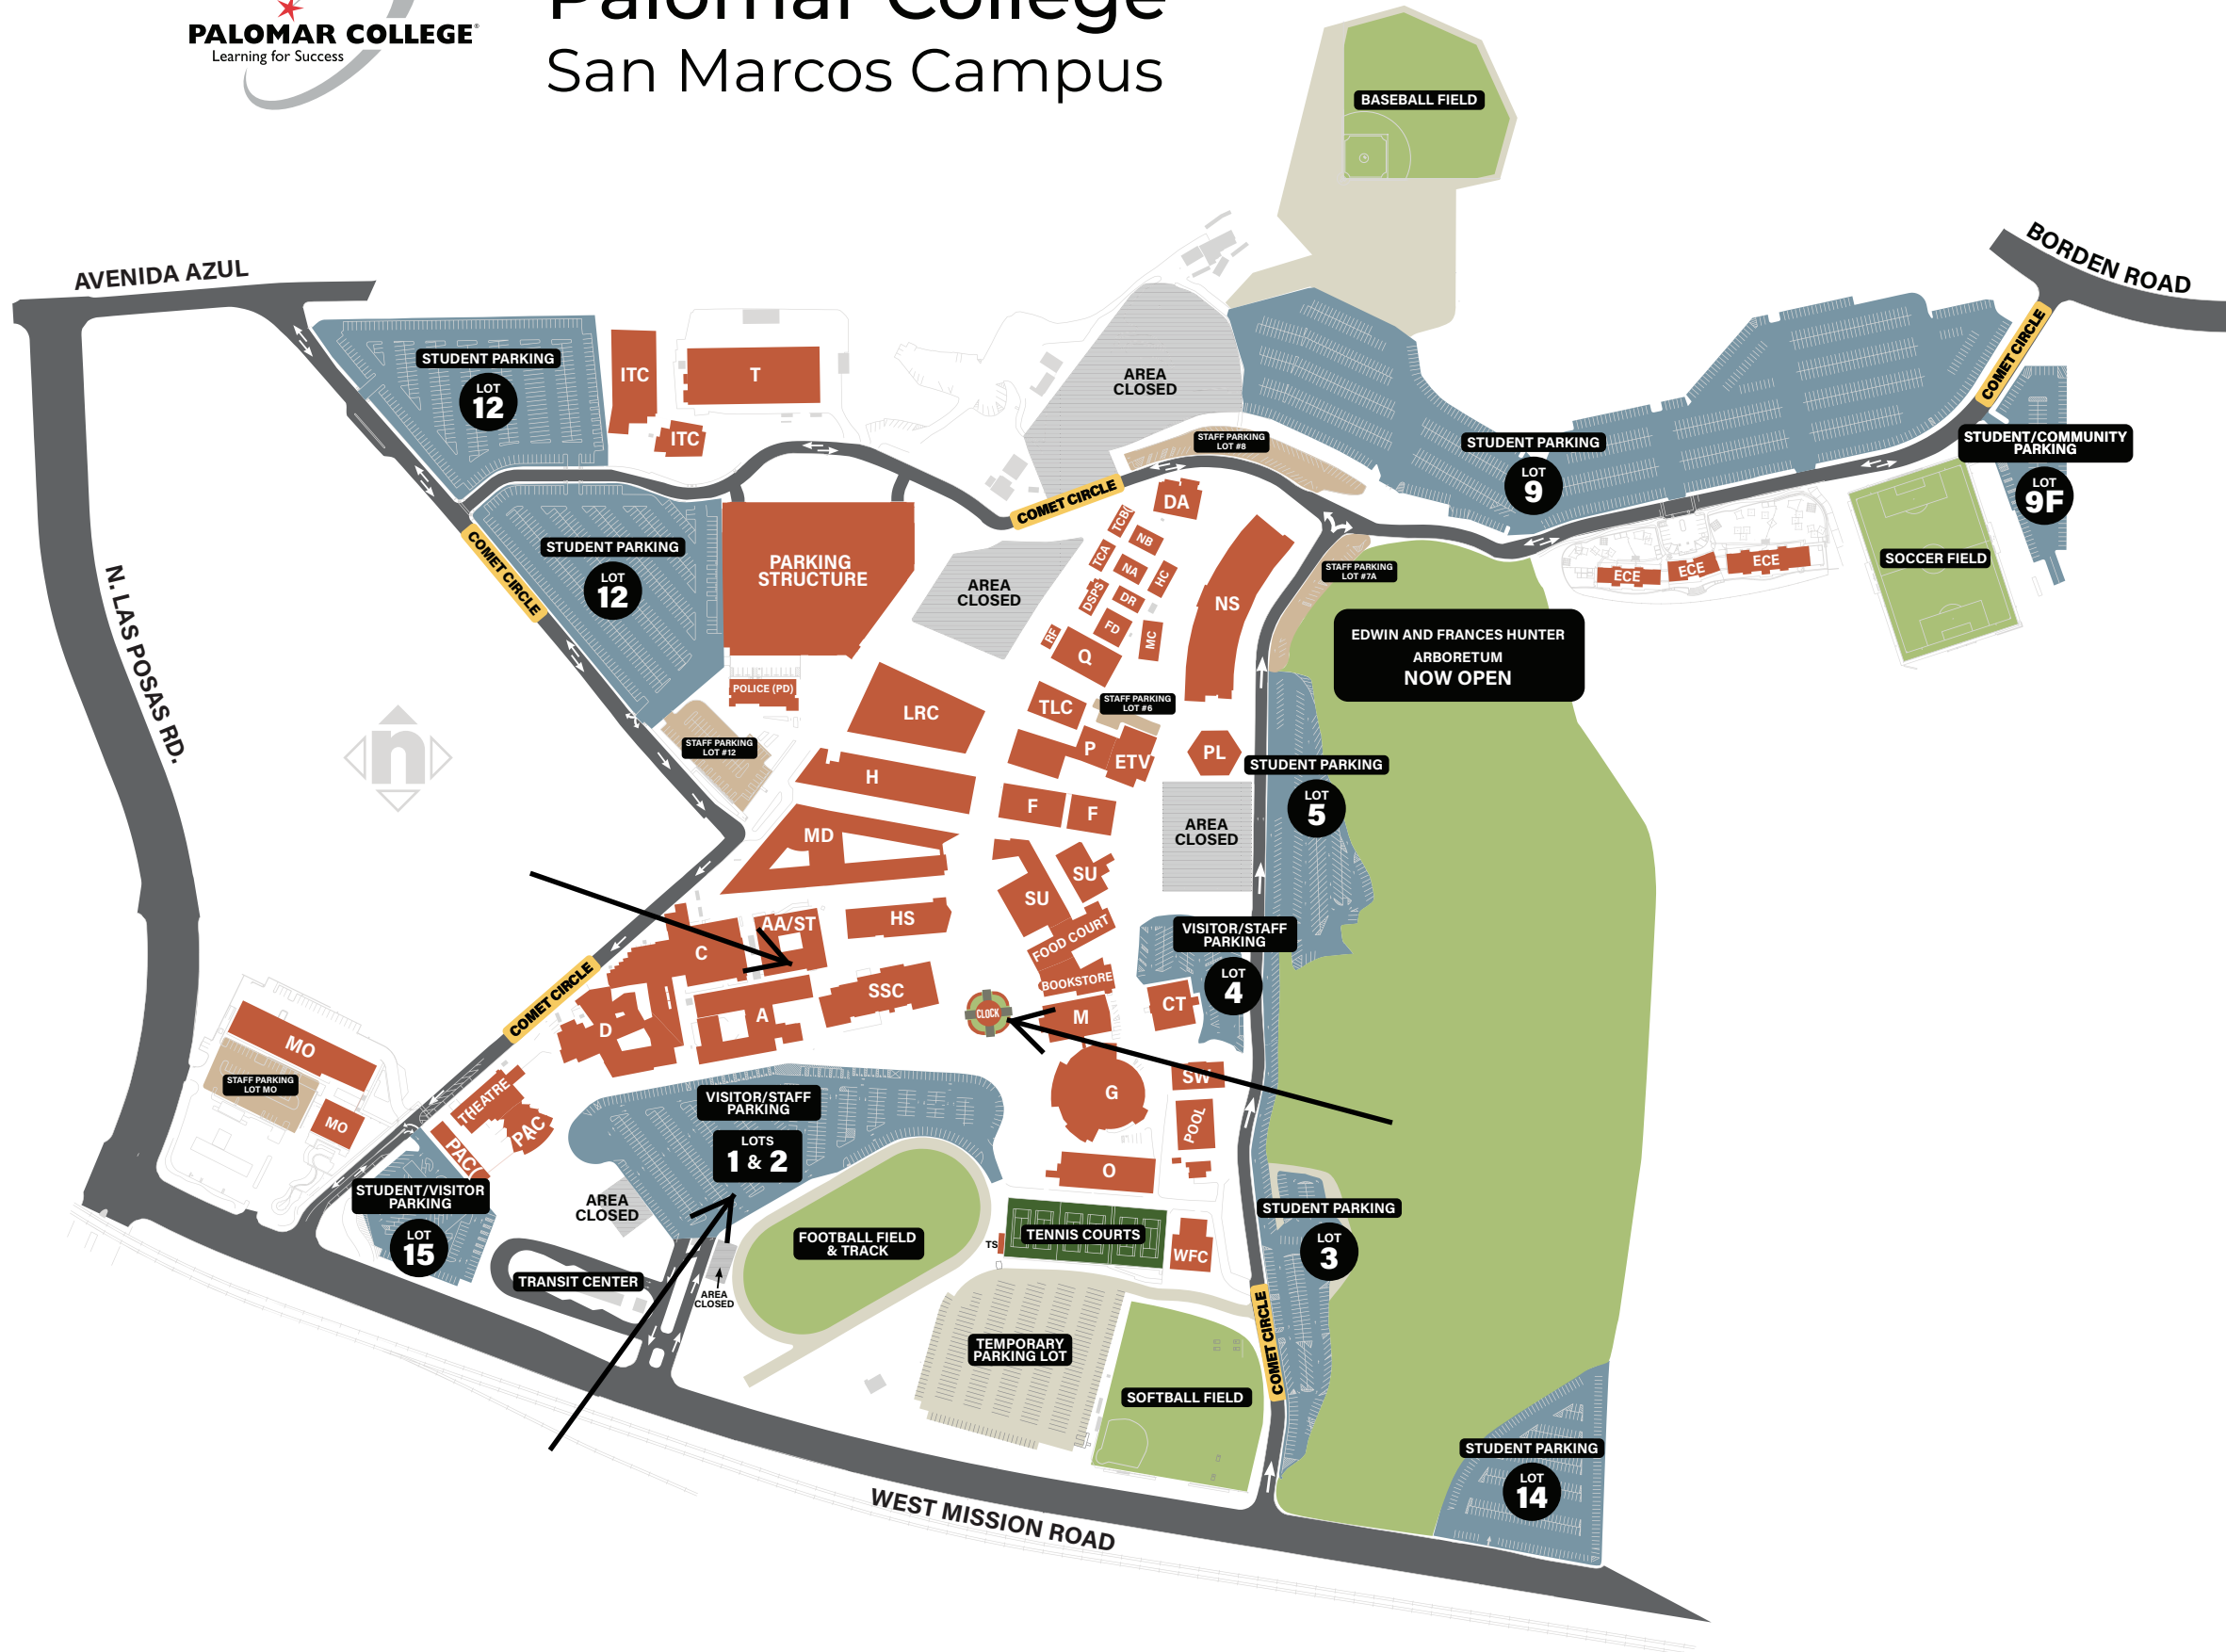

Palomar College San Marcos Campus

Building	Department/Office
A	Cashier, Fiscal Services, Finance & Administrative Services Division Office, Information Services, Budget/Payroll, Purchasing, Contract Services and Human Resources
AA/ST	Apprenticeship Programs, EOPS, Foundation, Human Resources, Instructional Services, LGBTQ Resource Center (Pride Center), Research & Planning, Veterans Resource Center, Vocational Programs
C	Art Complex
CLOCK	Clock Tower
CT	Weight Training
D	Boehm Gallery, Music Complex, Performing Arts
DA	Architecture, Drafting Technology, Interior Design
DR	Disability Resources
DRS	Disability Resource Center
ECE	Early Childhood Education Lab School
ETV	Educational Television
F	Math, Photography
FD	Fashion Merchandising and Design
FOOD COURT	Comet Cafe, Subway, Jamba Juice, Java City
G	Gymnasium/Dome
H	English/Humanities, ESL, Journalism, Reading, Speech/Forensics/American Sign Language, World Languages
HC	First Aid/Health Services
HS	Dental Assisting, Nursing Education
ITC	Auto Body Technology, Automotive Technology, Diesel Mechanics Technology
LRC	Library/Learning Resources Center, Academic Technology Resources Centers and Lab, Access Technology Center (DRC Adapted Lab), President's Office, Public Affairs Office, Tutoring Center
M	Men's Locker Room, Athletics Counseling
MC	Mathematics Learning Center
MD	American Indian Studies, Behavioral Sciences, Business Administration, Child Development, Computer Science and Information Technology, Creative Services, Economics, Graphic Communications, History, Journalism, Multicultural Studies, Political Science, Print Services, Social Sciences
MO	Facilities, Warehouse
NA	NA Building
NB	Behavioral Health Counseling Services, Orientation and Follow-up Services
NS	Biology, Chemistry, Earth, Space and Environmental Sciences, Engineering, Life Sciences, Math, Physics
O	Athletics, Dance Studio, Women's Locker Room, Health, Kinesiology and Recreation Management
P	Mathematics, Media Studies, Educational Television (ETV)
PAC	Performing Arts Complex
PAC-Theatre	Howard Brubeck Theatre
PD	Police Department
PL	Planetarium
Q	Electronics, Telecommunications, Digital Broadcast Arts, KKSM Radio Station
RF	Comet Corner
SSC	Admissions/Registration, Counseling, Evaluations, Financial Aid, Governing Board Room, Records, Student Services, Transfer Center
SU	Assoc. Student Govt. (ASG), Career Center, Comet Center/Student Life and Leadership, Food & Nutrition Center, Student Access & Assessment Center
SW	Swimming Pool, Locker Rooms
T	Cabinet Furniture Technology, Public Works Management, Water & Waste Water Programs, Welding Technology
TCB	Grant Funded Student Programs: Gear Up, TRiO
TLC	Teaching and Learning Center
WFC	Wellness/Fitness Center