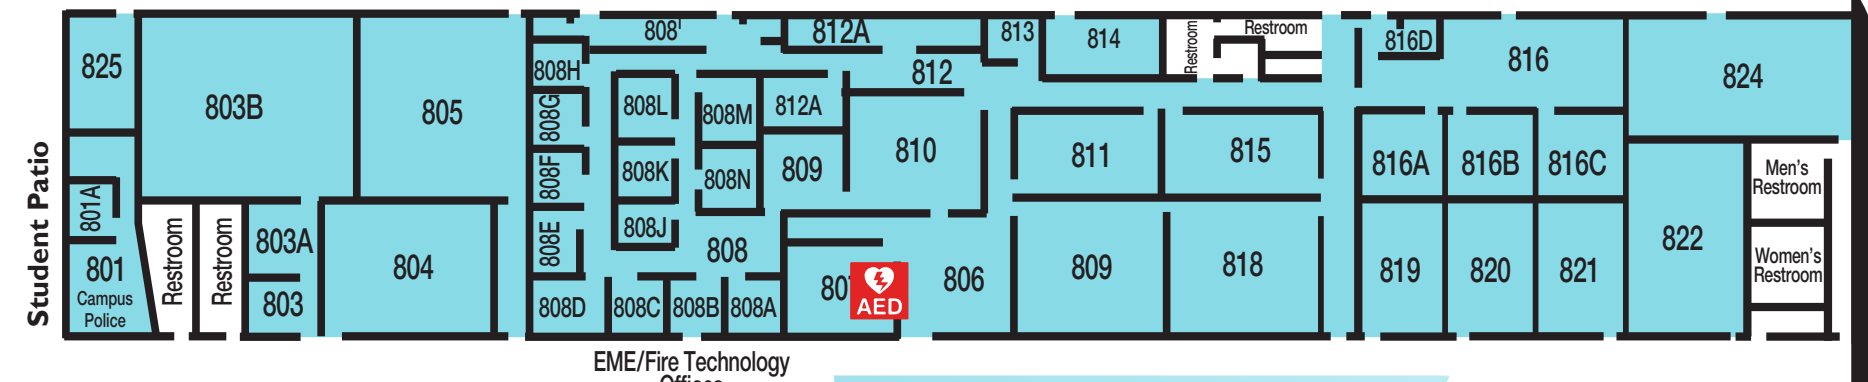

PALOMAR COLLEGE
ESCONDIDO CENTER
Evacuation Sites
 1951 E.Valley Parkway
 Escondido, CA 92027

LEGEND

- 100-300 Wing
- 400-500 Wing
- 600-700 Wing
- 800 Wing

Automated External
 Difibillator Location

Palomar College
 Escondido
 Child Development Center

Midway Drive

East Valley Parkway

PARKING PERMIT DISPENSER

PARKING LOT #1

PARKING LOT #3