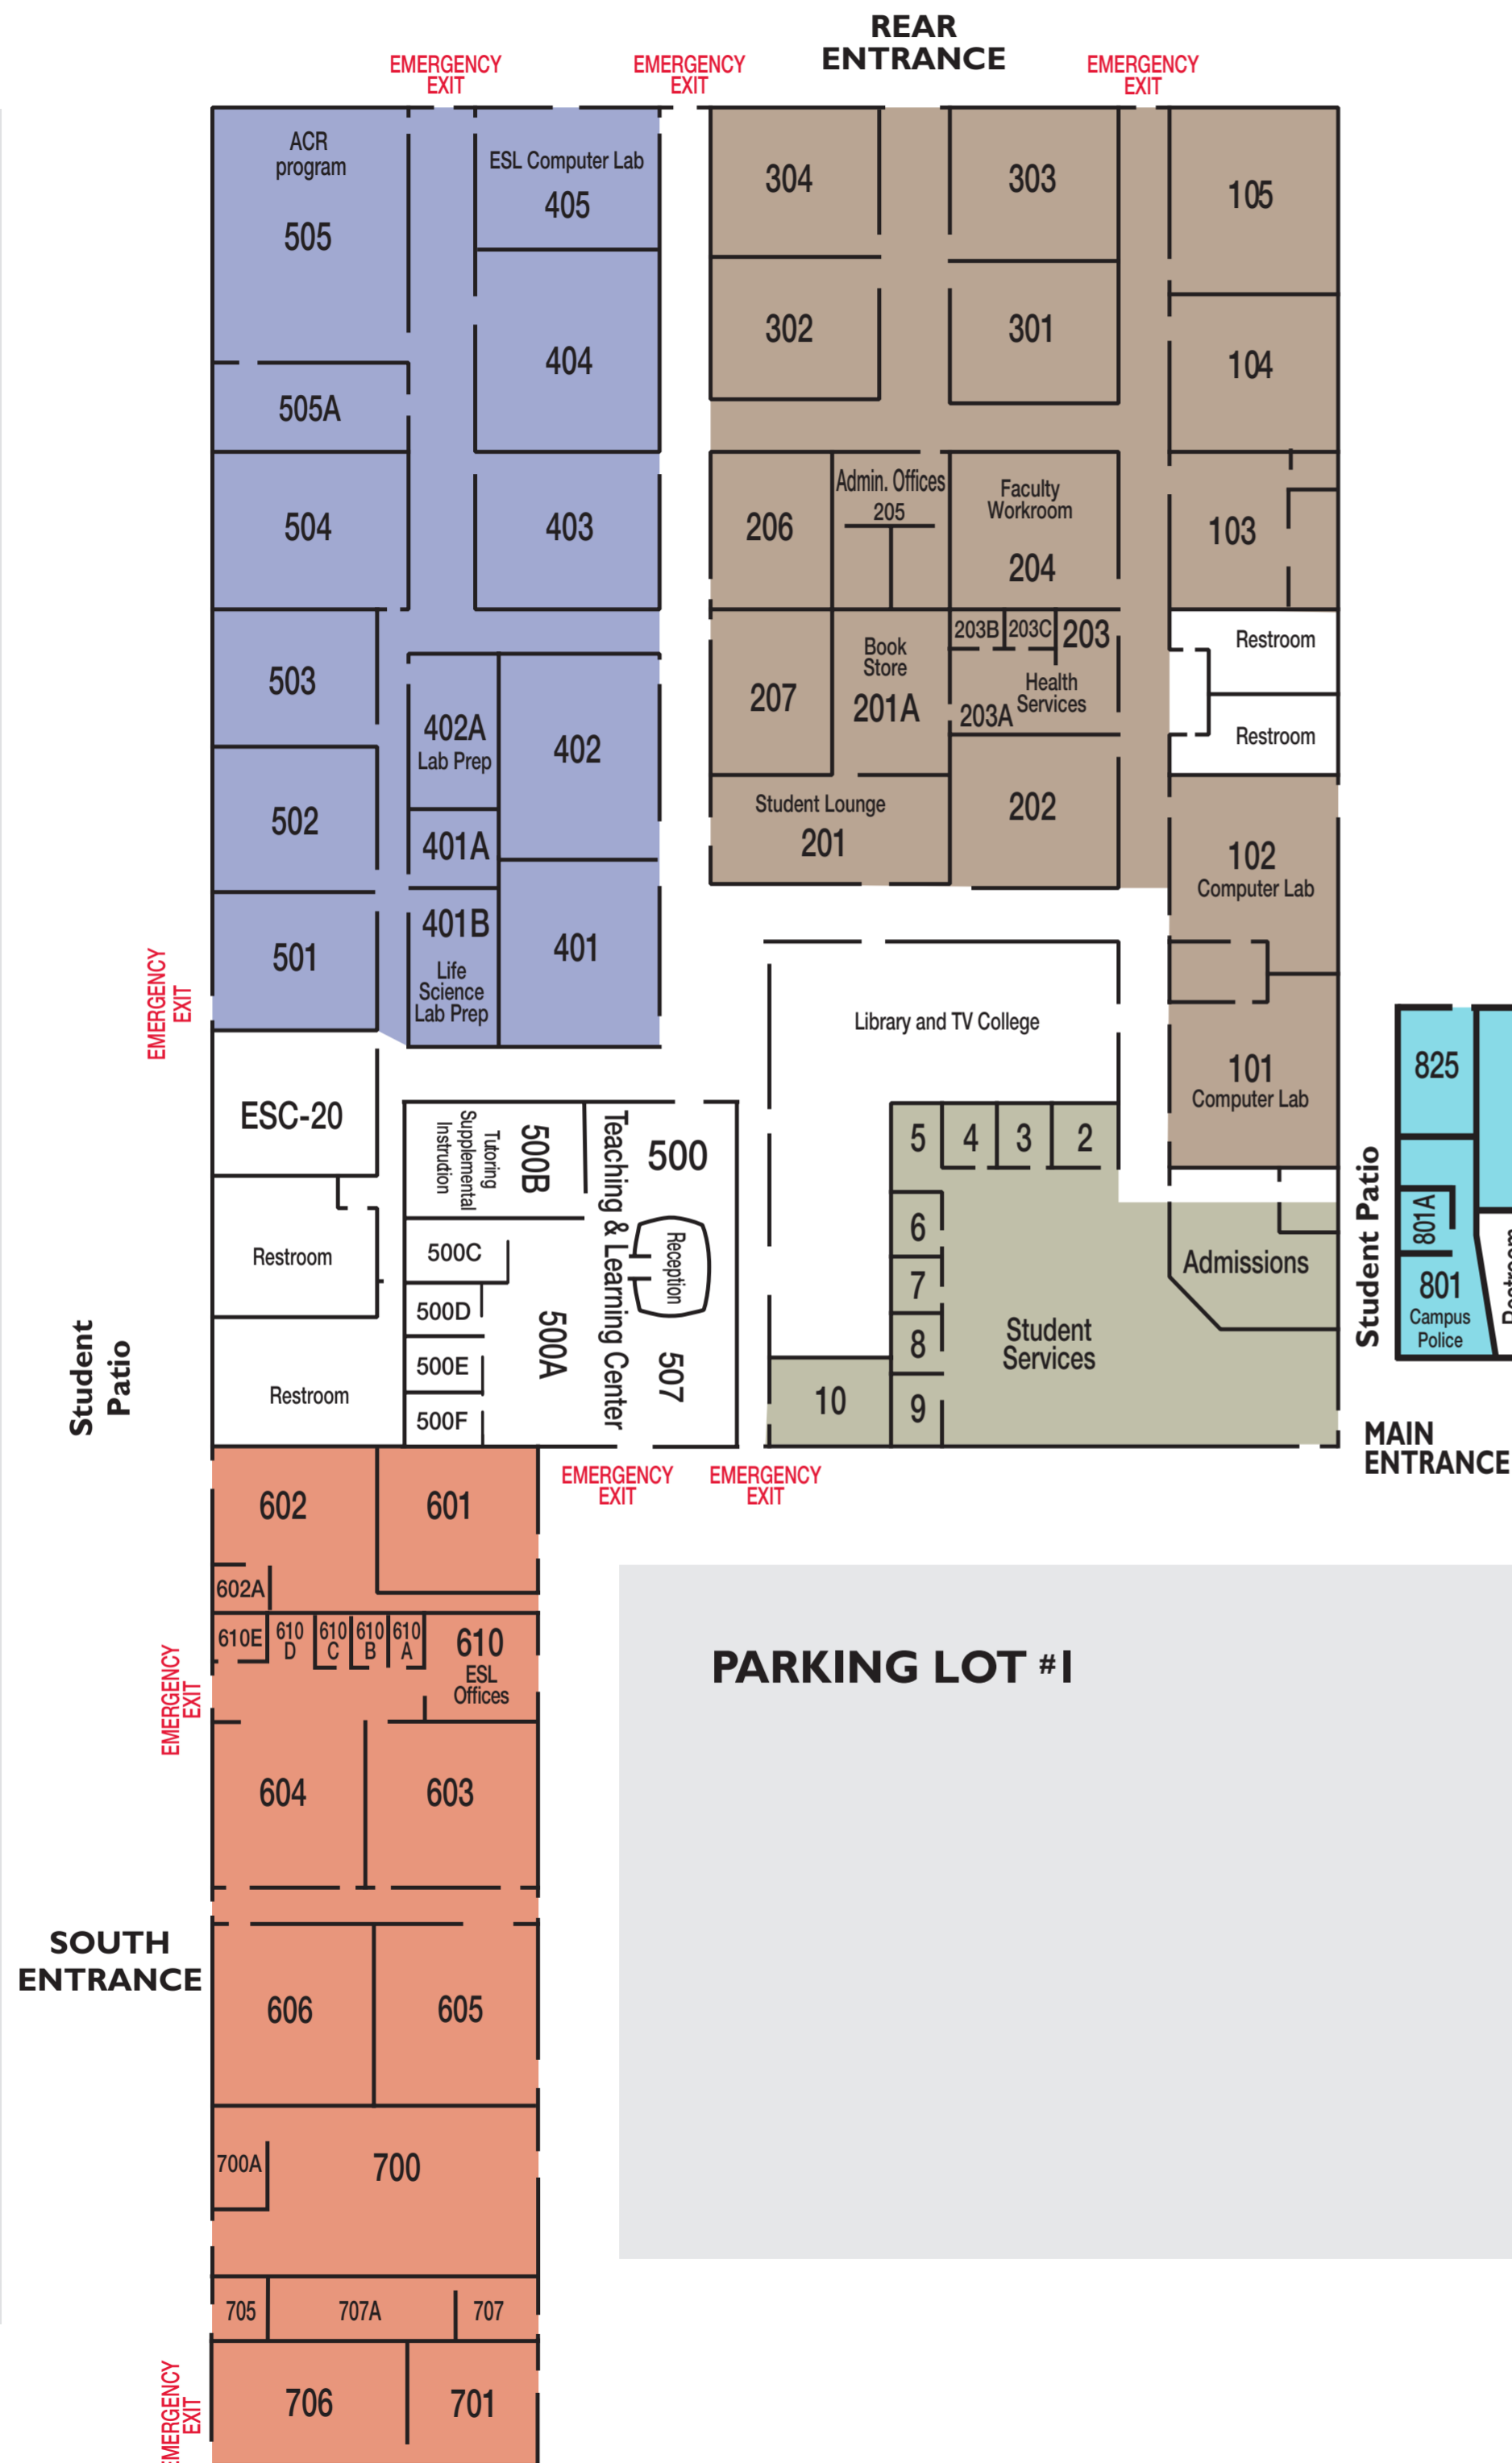

PARKING LOT #2

PALOMAR COLLEGE

Escondido Center Room & Parking Map

Legend

- 100-300 Wing
- 400-500 Wing
- 600-700 Wing
- 800 Wing

PARKING LOT #3

Valley Parkway

PARKING LOT #1

Palomar College
Early Childhood
Education Lab School

Midway Drive