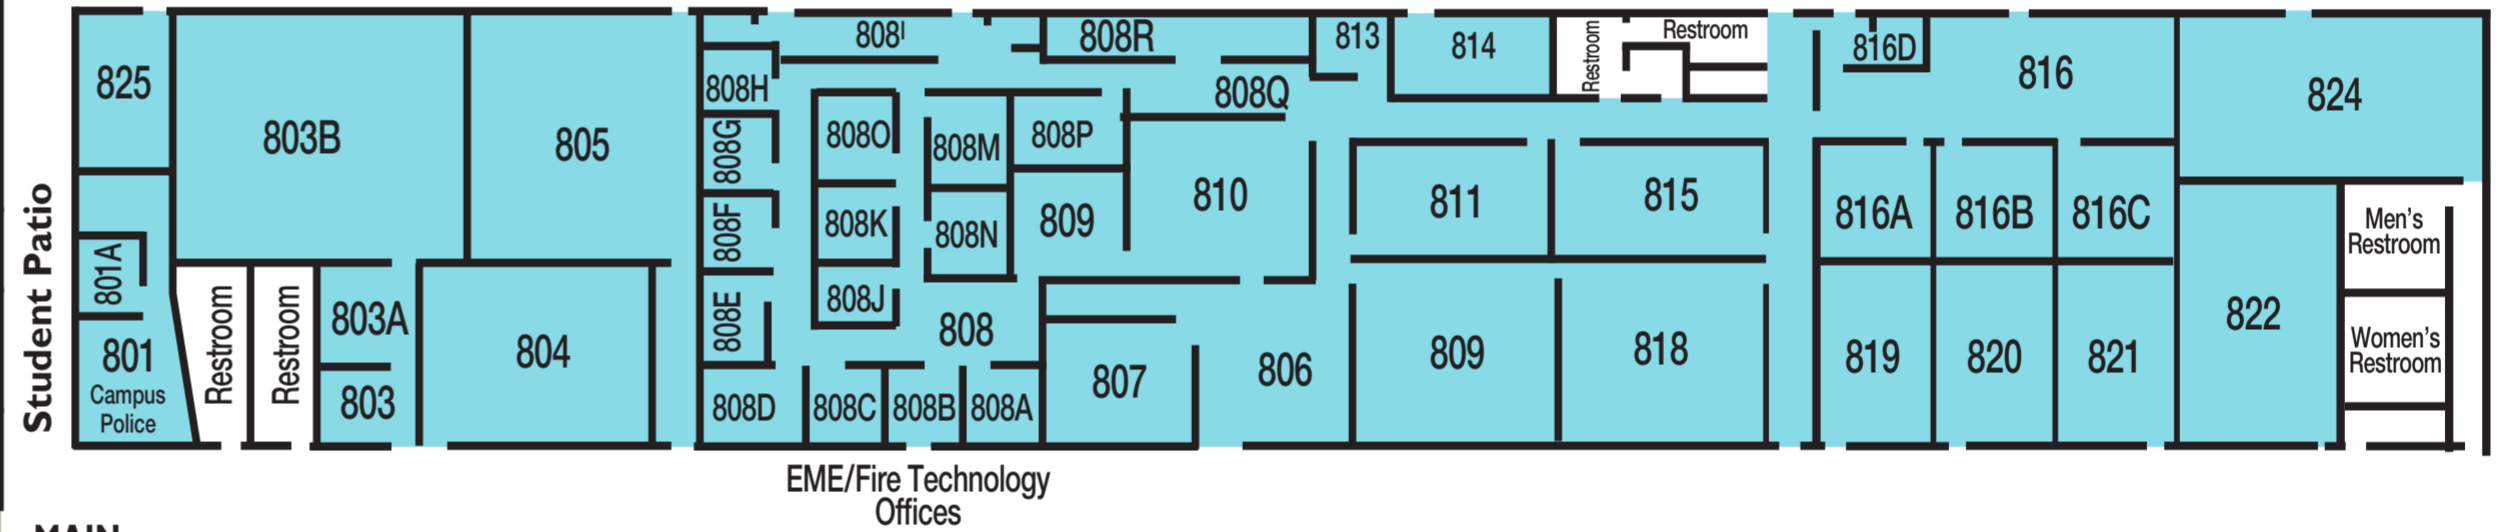

PARKING LOT #2

PALOMAR COLLEGE

Escondido Center Room & Parking Map

Legend

- 100-300 Wing
- 400-500 Wing
- 600-700 Wing
- 800 Wing

PARKING LOT #3

Valley Parkway

PARKING LOT #1

Palomar College
Early Childhood
Education Lab School

Midway Drive