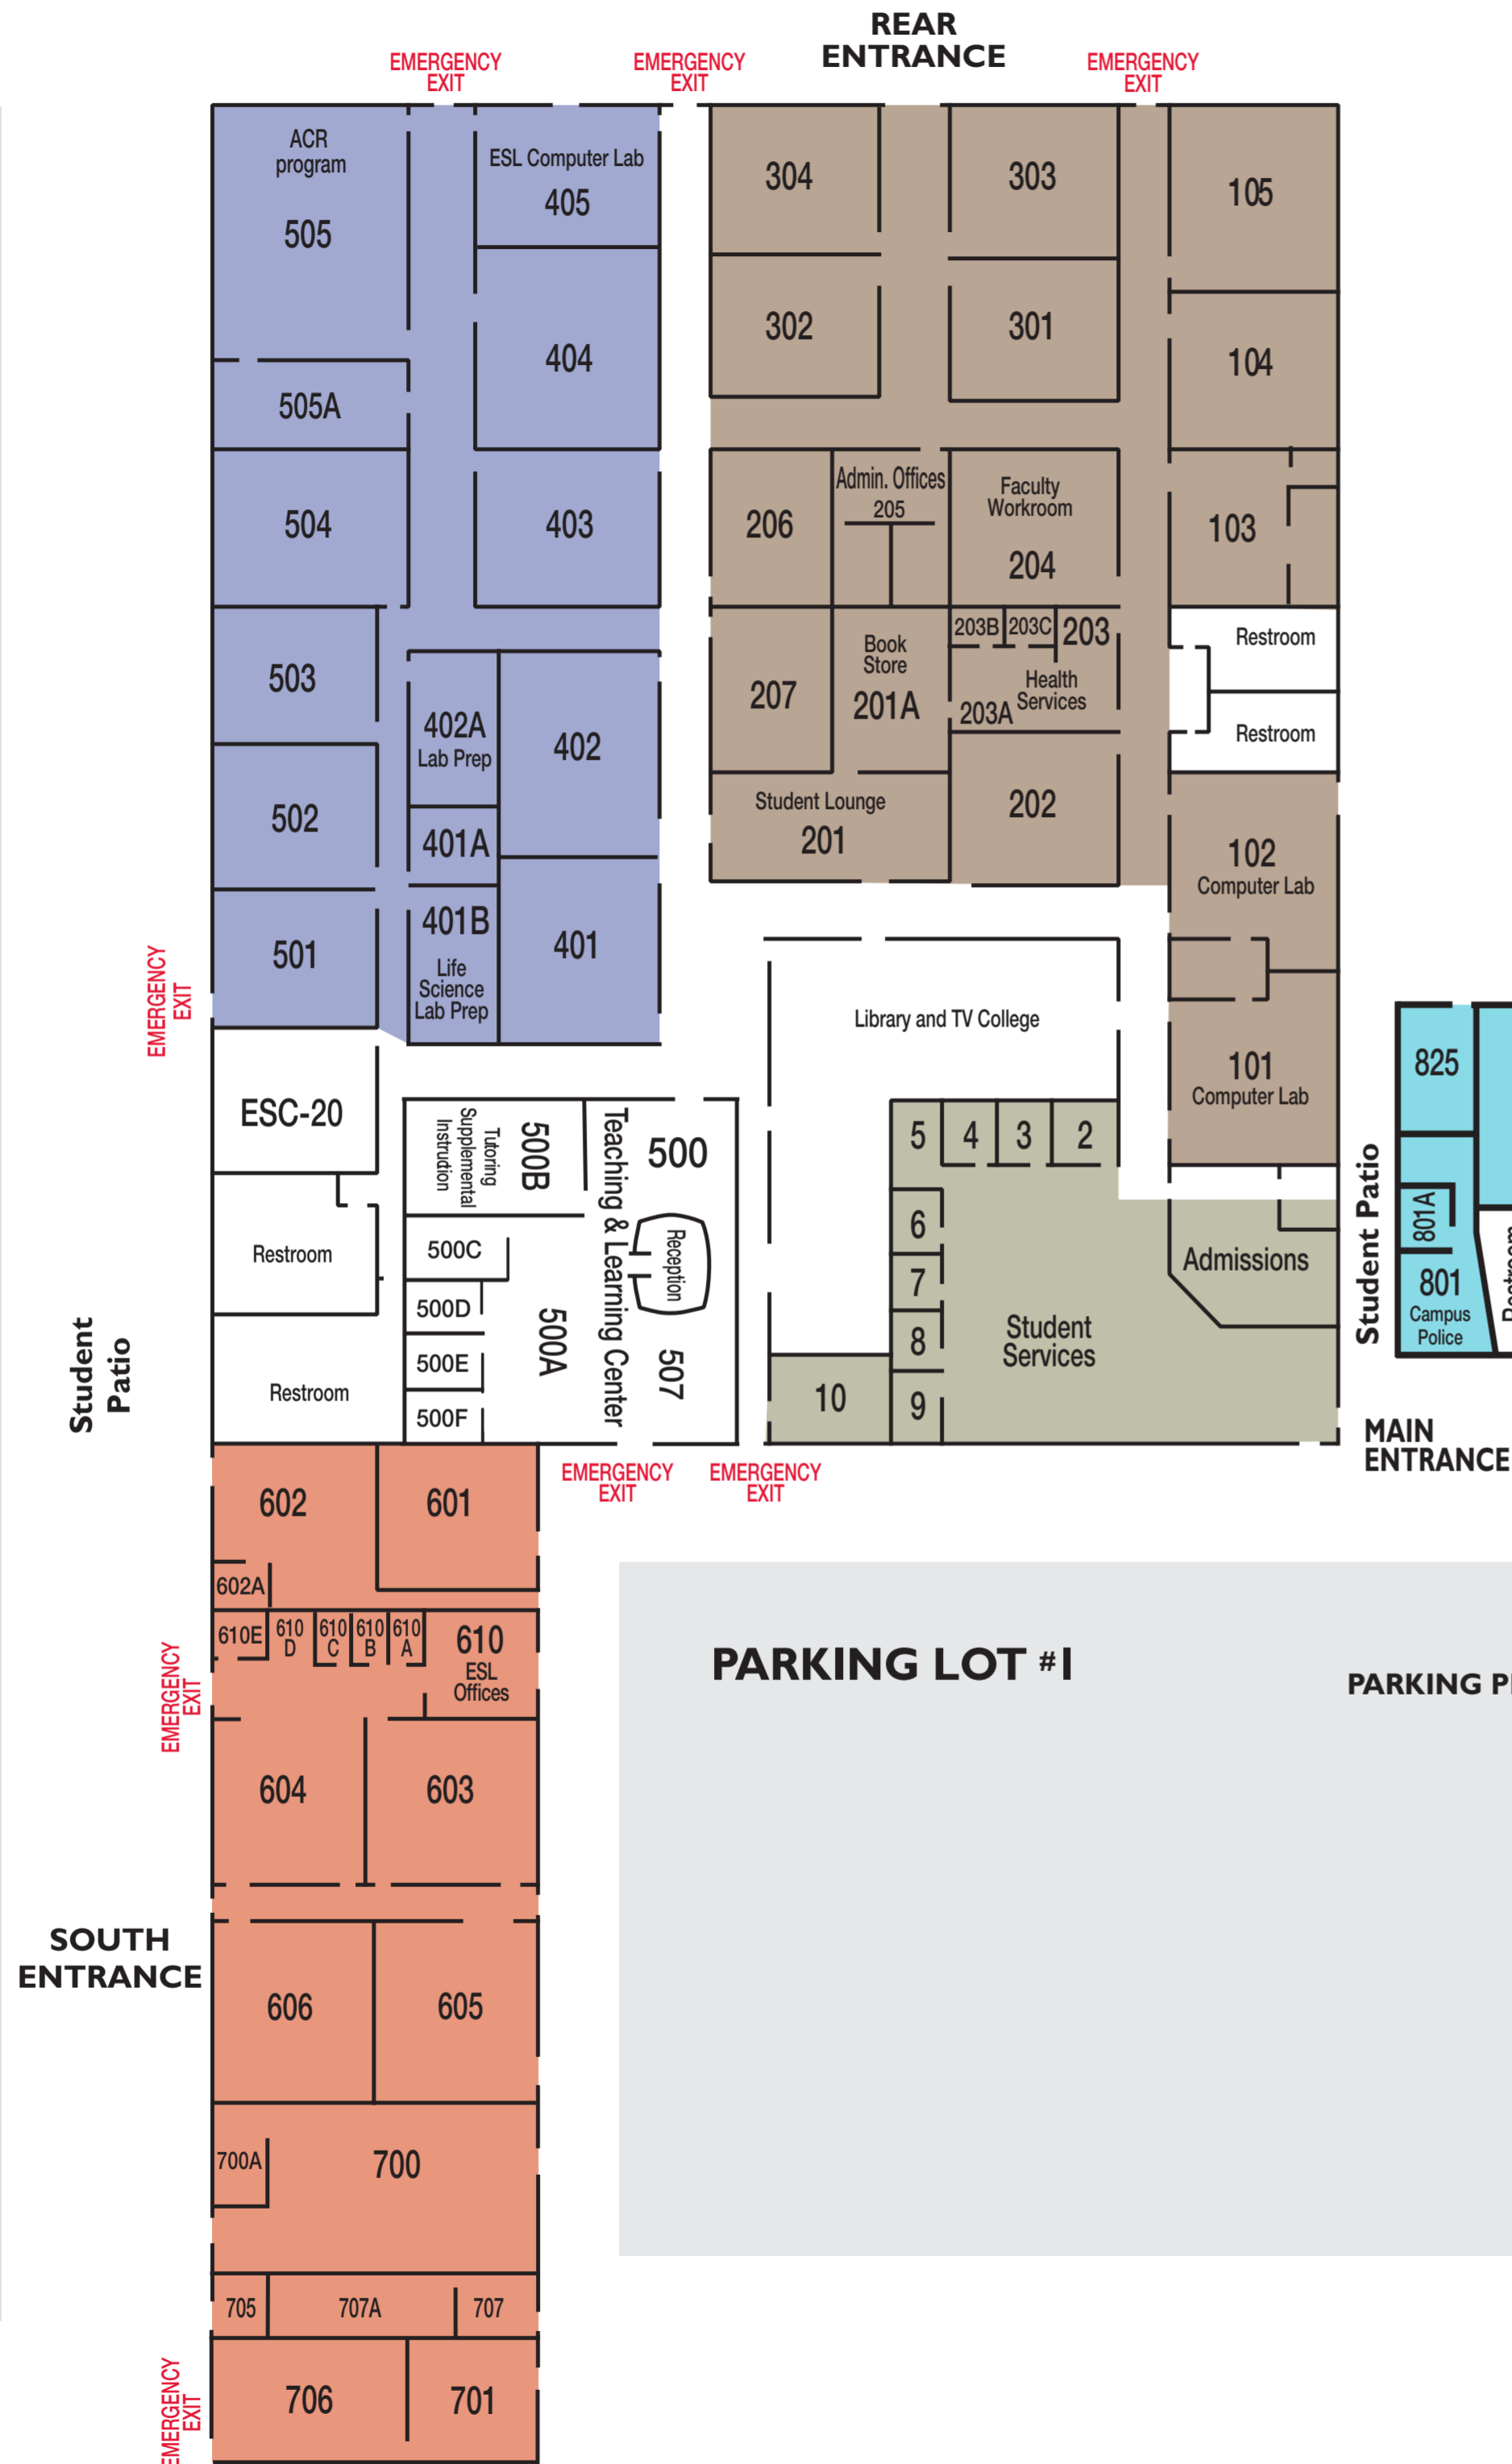

PARKING LOT #2

PALOMAR COLLEGE

Escondido Center Room & Parking Map

Legend

- 100-300 Wing
- 400-500 Wing
- 600-700 Wing
- 800 Wing

PARKING LOT #3

Valley Parkway

Palomar College
Escondido
Child Development Center

Midway Drive