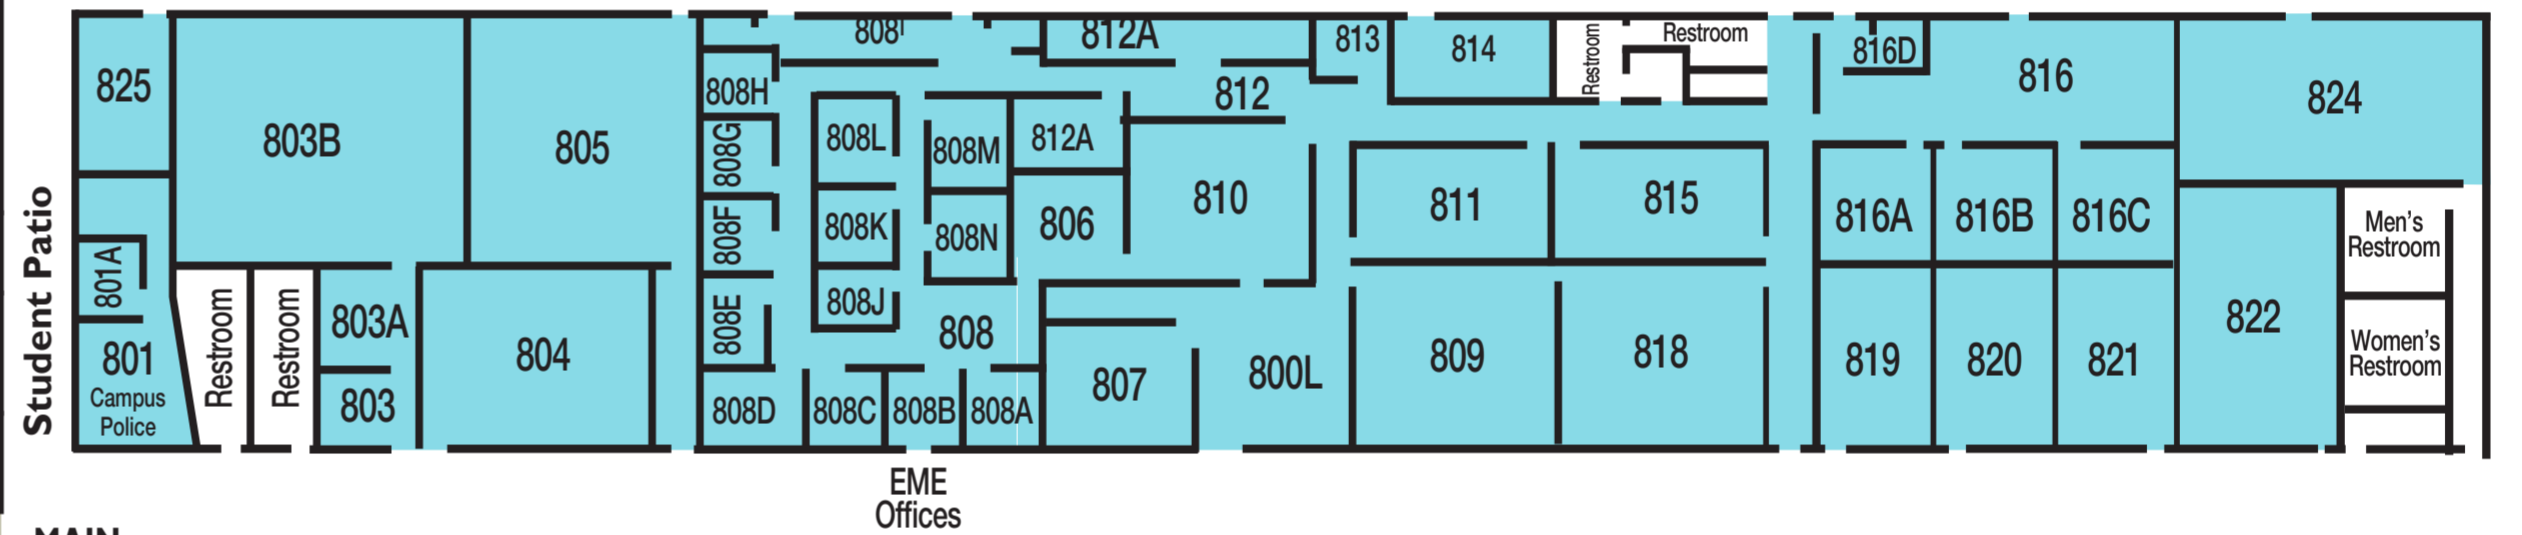

PARKING LOT #2

PALOMAR COLLEGE

Escondido Center Room & Parking Map

Legend

- 100-300 Wing
- 400-500 Wing
- 600-700 Wing
- 800 Wing

PARKING LOT #3

Valley Parkway

PARKING LOT #1