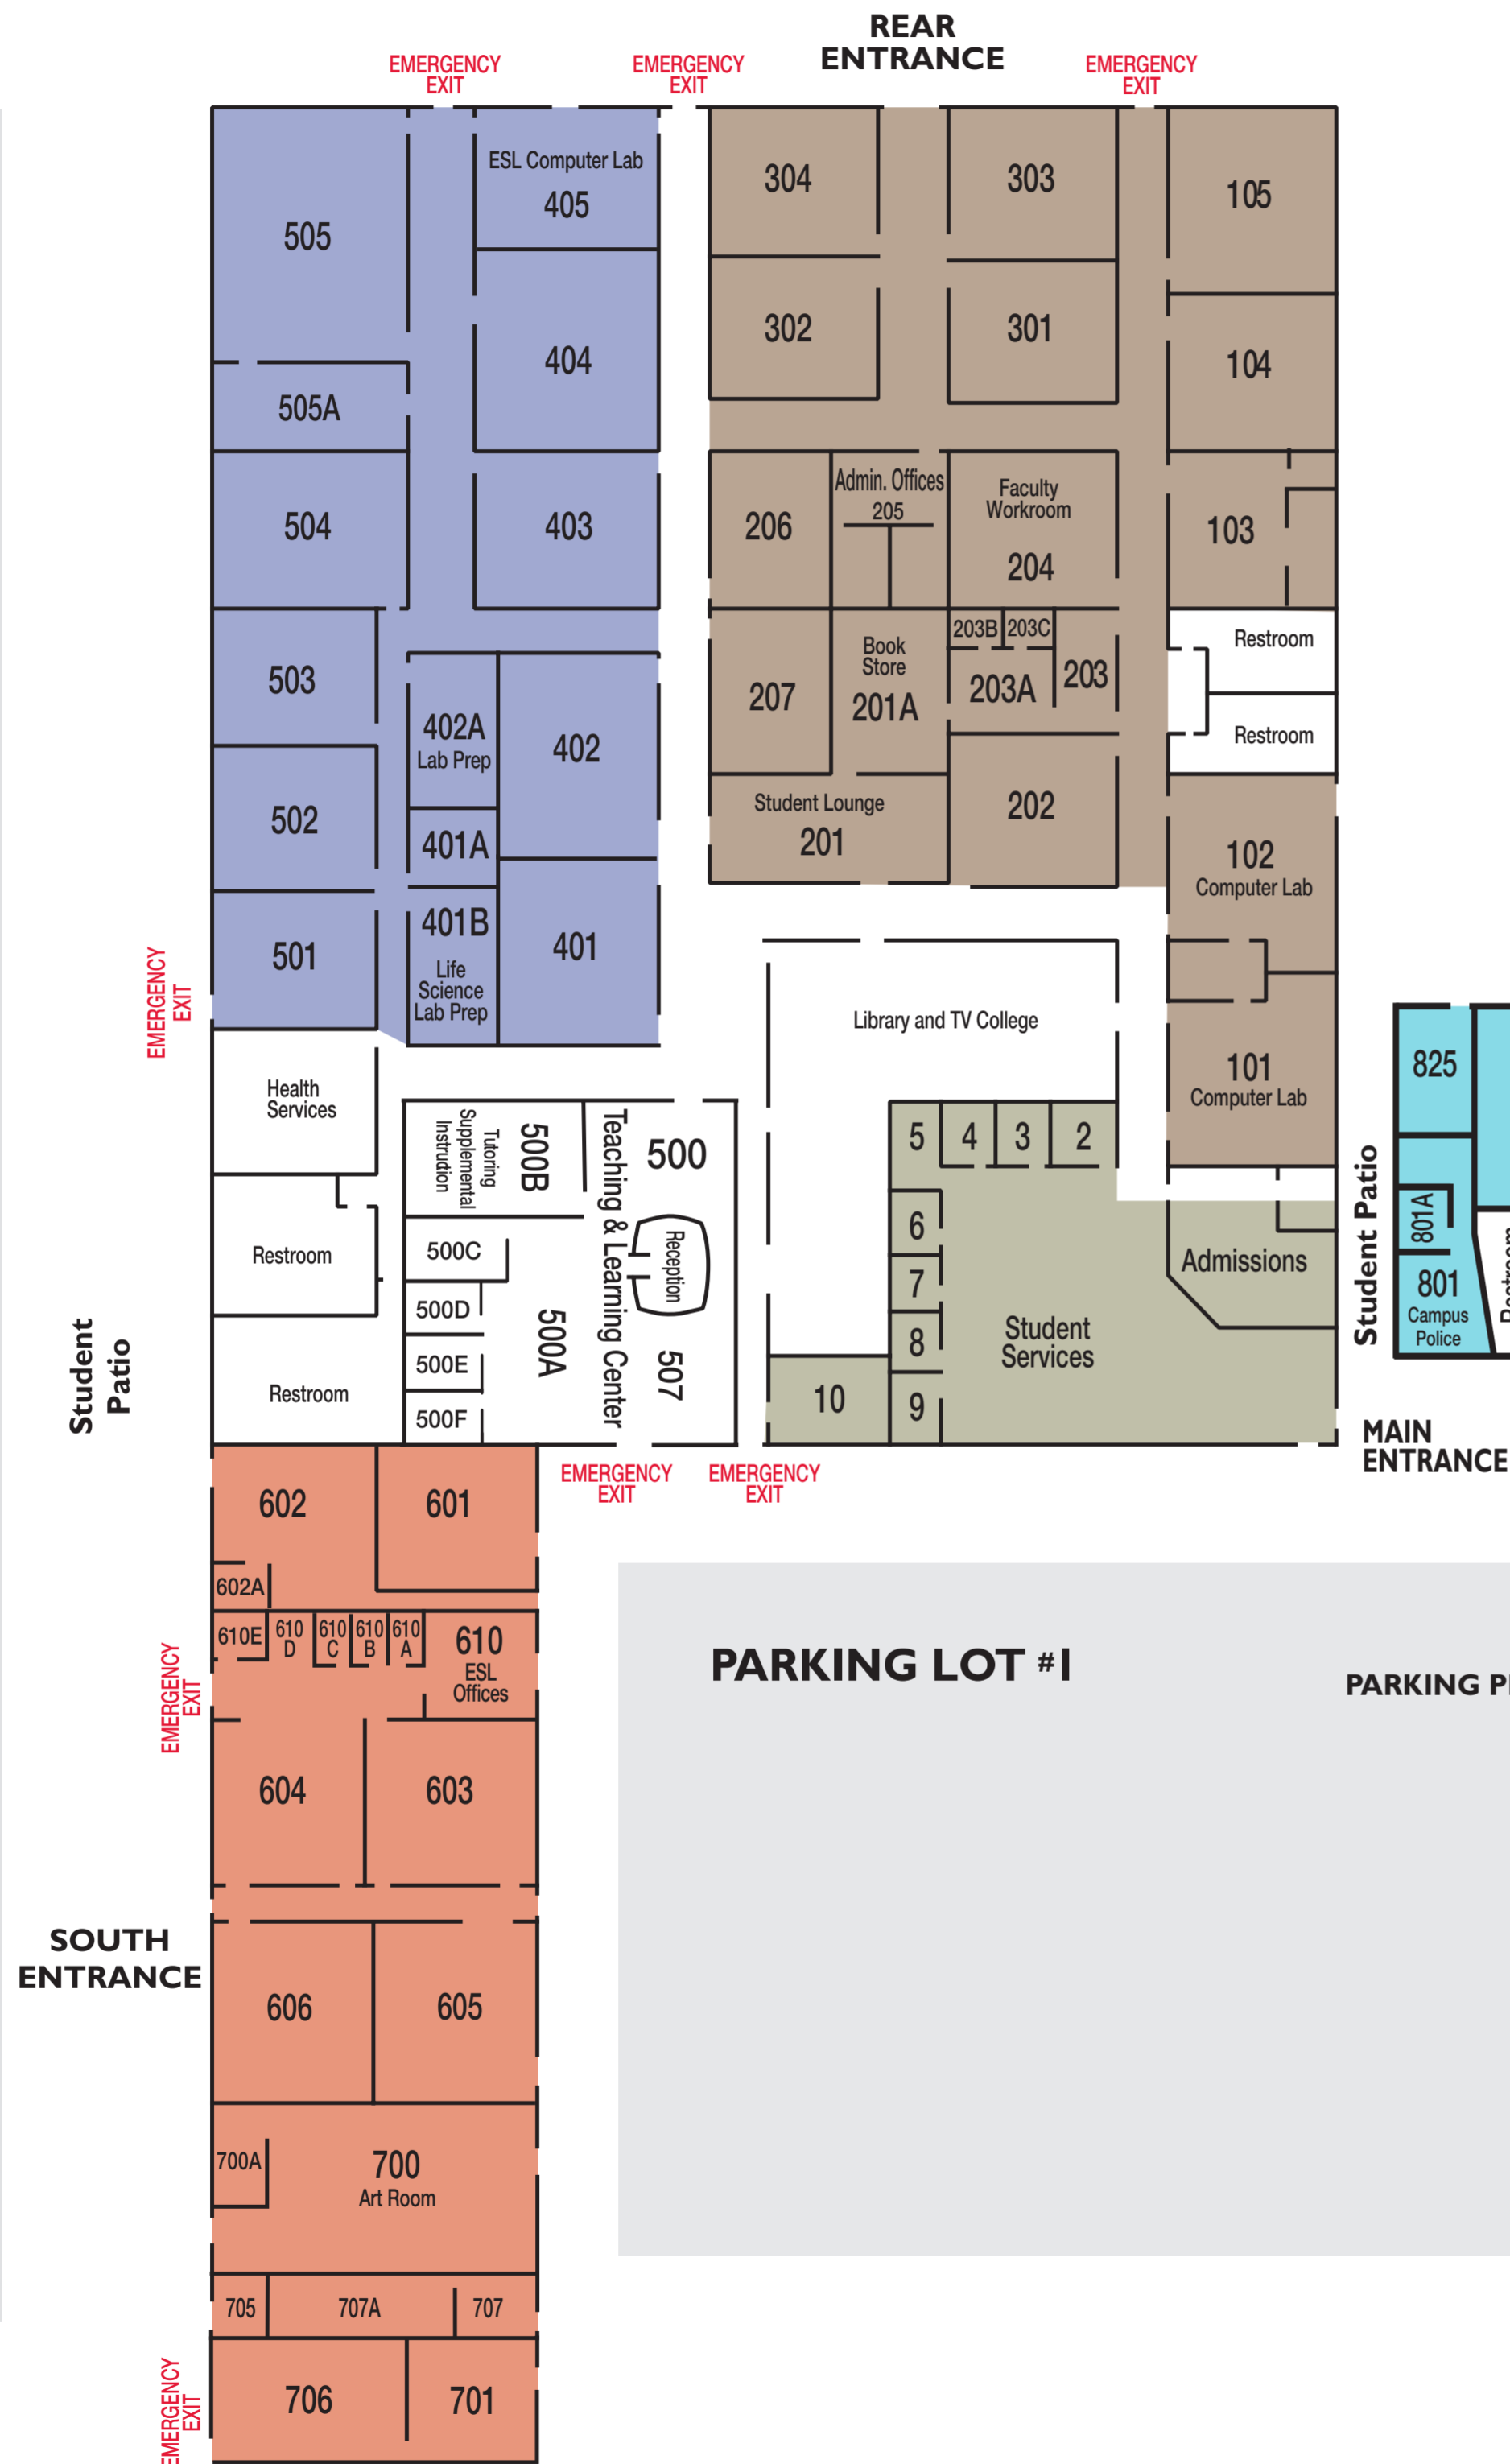

PARKING LOT #2

PALOMAR COLLEGE

Escondido Center Room & Parking Map

Legend

- 100-300 Wing
- 400-500 Wing
- 600-700 Wing
- 800 Wing

PARKING LOT #3

Valley Parkway

PARKING LOT #1