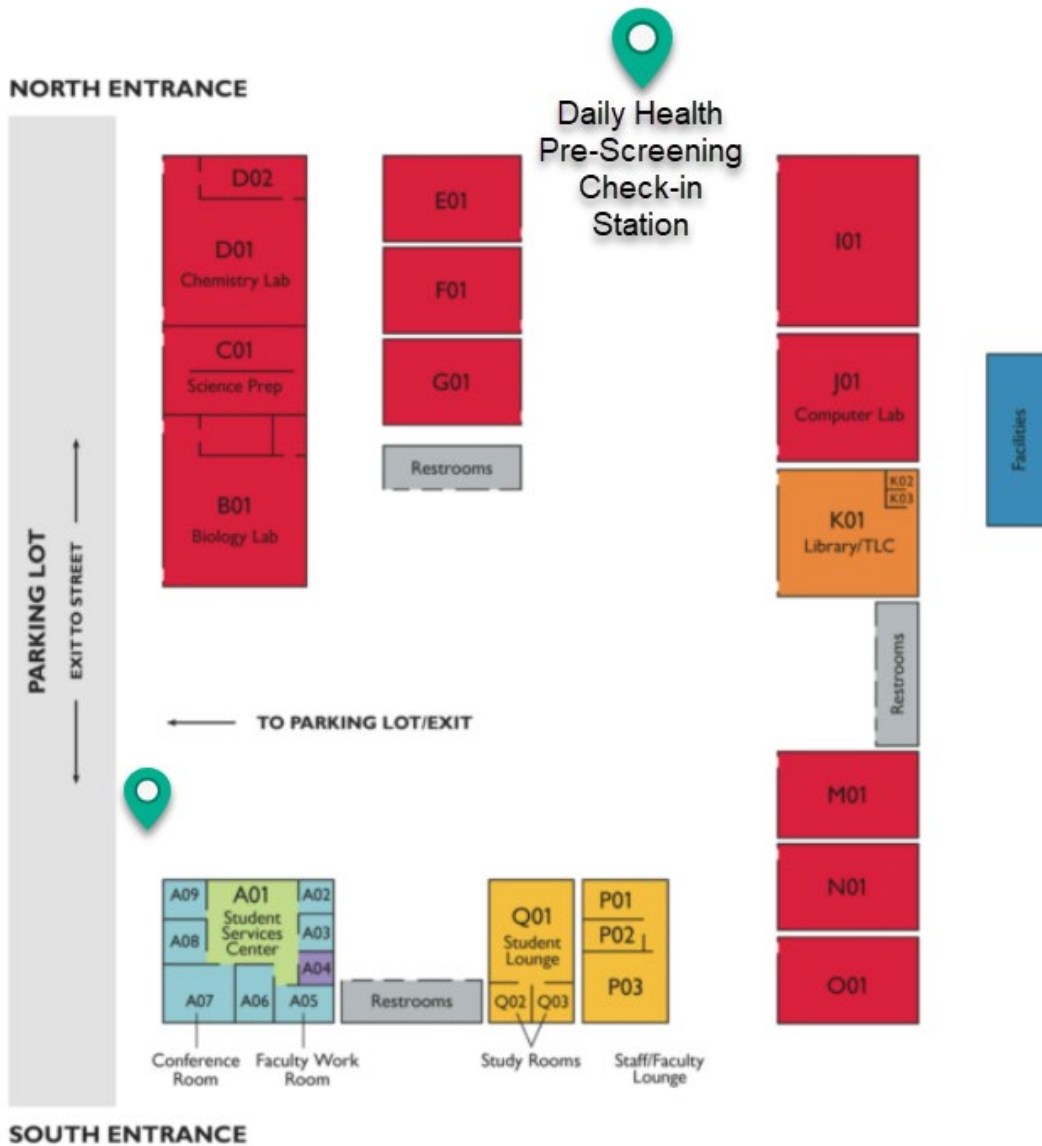

## Cleared4 Monitoring Station Locations and Operating Hours

### Main Campus Cleared4 Monitoring Station Operating Hours

- Monday: 7:00 am - 7:35 pm
- Tuesday: 7:00 am - 7:35 pm
- Wednesday: 7:00 am - 6:50 pm
- Thursday: 7:00 am - 8:35 pm
- Friday: 7:00 am - 6:30 pm

## Escondido Education Center Cleared4 Monitoring Station Operating Hours

- Monday: 7:30 am-7:15 pm
- Tuesday: 7:30 am-7:30 pm
- Wednesday: 7:30 am-7:15 pm
- Thursday: 7:30 am-7:30 pm
- Friday: 8:00 am-2:00 pm

**Fallbrook Education Center Cleared4 Monitoring Station Operating Hours**

- Monday: 6:45 am - 1:00 pm
- Tuesday: 6:45 pm - 7:00 pm
- Wednesday: 6:45 am - 6:30 pm
- Thursday: 6:45 am - 6:45 pm

**PALOMAR COLLEGE**  
**NORTH EDUCATION CENTER**