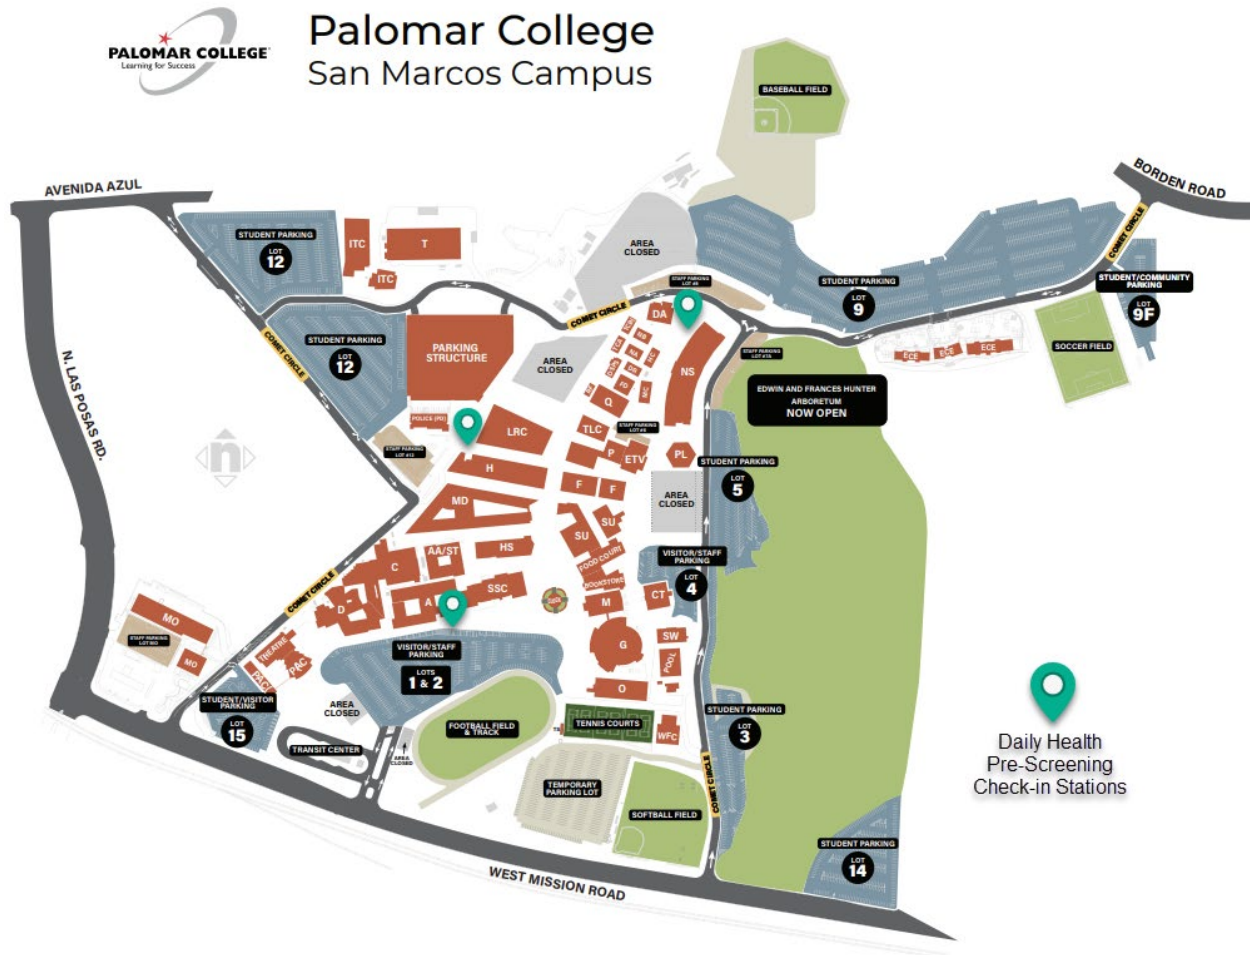

## Cleared4 Monitoring Station Locations and Operating Hours

### Main Campus Cleared4 Monitoring Station Operating Hours

- Monday: 7:00 am - 7:35 pm
- Tuesday: 7:00 am - 7:35 pm
- Wednesday: 7:00 am - 6:50 pm
- Thursday: 7:00 am - 8:35 pm
- Friday: 7:00 am - 6:30 pm

**Fallbrook Education Center Cleared4 Monitoring Station Operating Hours**

- Monday: 6:45 am - 1:00 pm
- Tuesday: 6:45 pm - 7:00 pm
- Wednesday: 6:45 am - 6:30 pm
- Thursday: 6:45 am - 6:45 pm

**PALOMAR COLLEGE**  
**NORTH EDUCATION CENTER**

## PALOMAR COLLEGE RANCHO BERNARDO CENTER