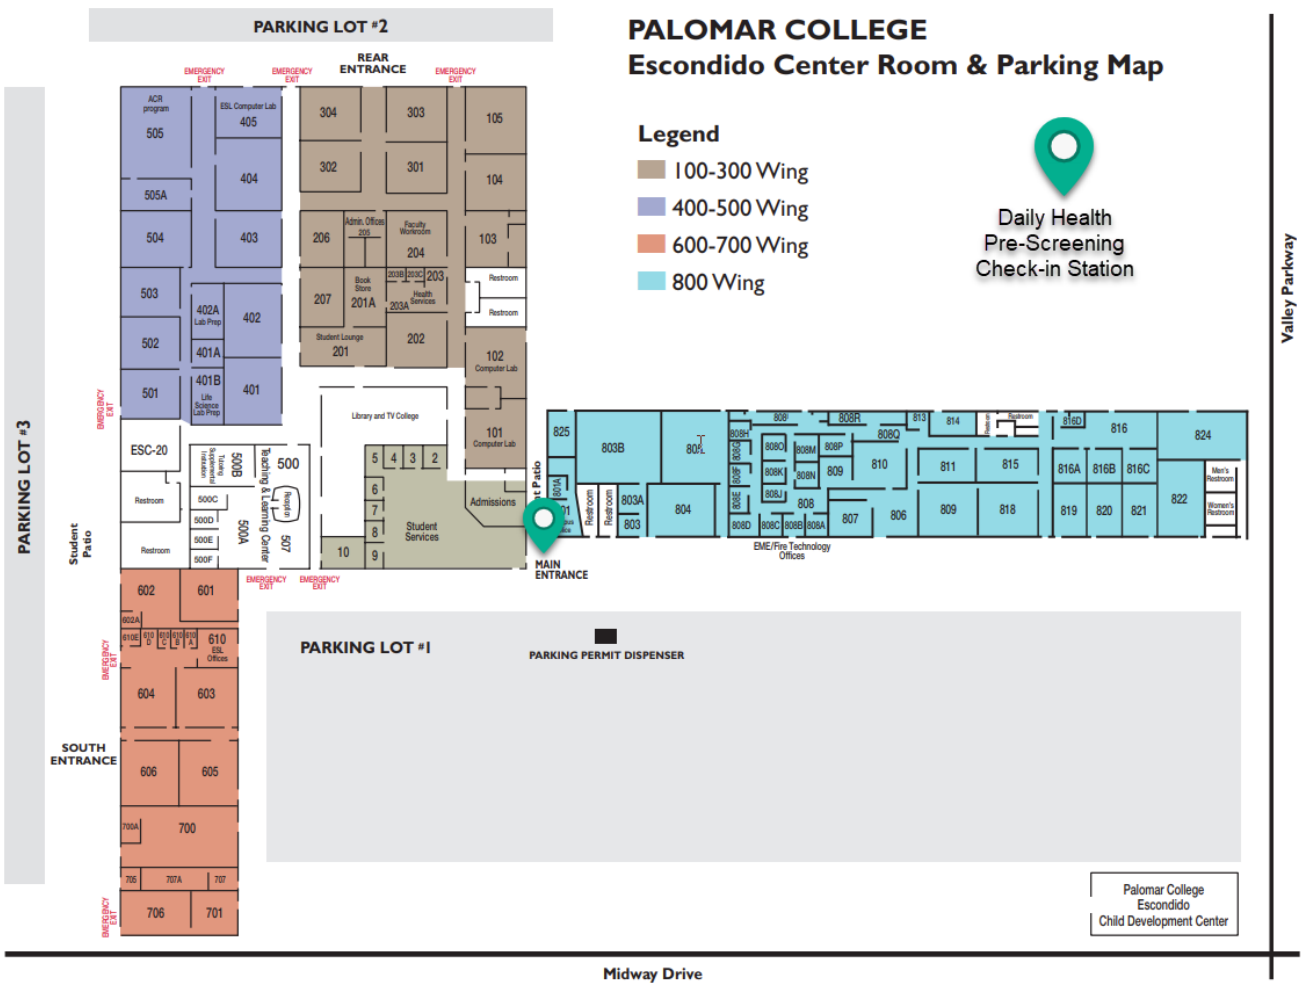

## Cleared4 Monitoring Station Locations and Operating Hours

### Main Campus Cleared4 Monitoring Station Operating Hours

- Monday: 7:00 am - 7:35 pm
- Tuesday: 7:00 am - 7:35 pm
- Wednesday: 7:00 am - 6:50 pm
- Thursday: 7:00 am - 8:35 pm
- Friday: 7:00 am - 6:30 pm

## Escondido Education Center Cleared4 Monitoring Station Operating Hours

- Monday: 7:30 am-7:15 pm
- Tuesday: 7:30 am-7:30 pm
- Wednesday: 7:30 am-7:15 pm
- Thursday: 7:30 am-7:30 pm
- Friday: 8:00 am-2:00 pm

**Fallbrook Education Center Cleared4 Monitoring Station Operating Hours**

- Monday: 6:45 am - 1:00 pm
- Tuesday: 6:45 pm - 7:00 pm
- Wednesday: 6:45 am - 6:30 pm
- Thursday: 6:45 am - 6:45 pm

**PALOMAR COLLEGE**  
**NORTH EDUCATION CENTER**