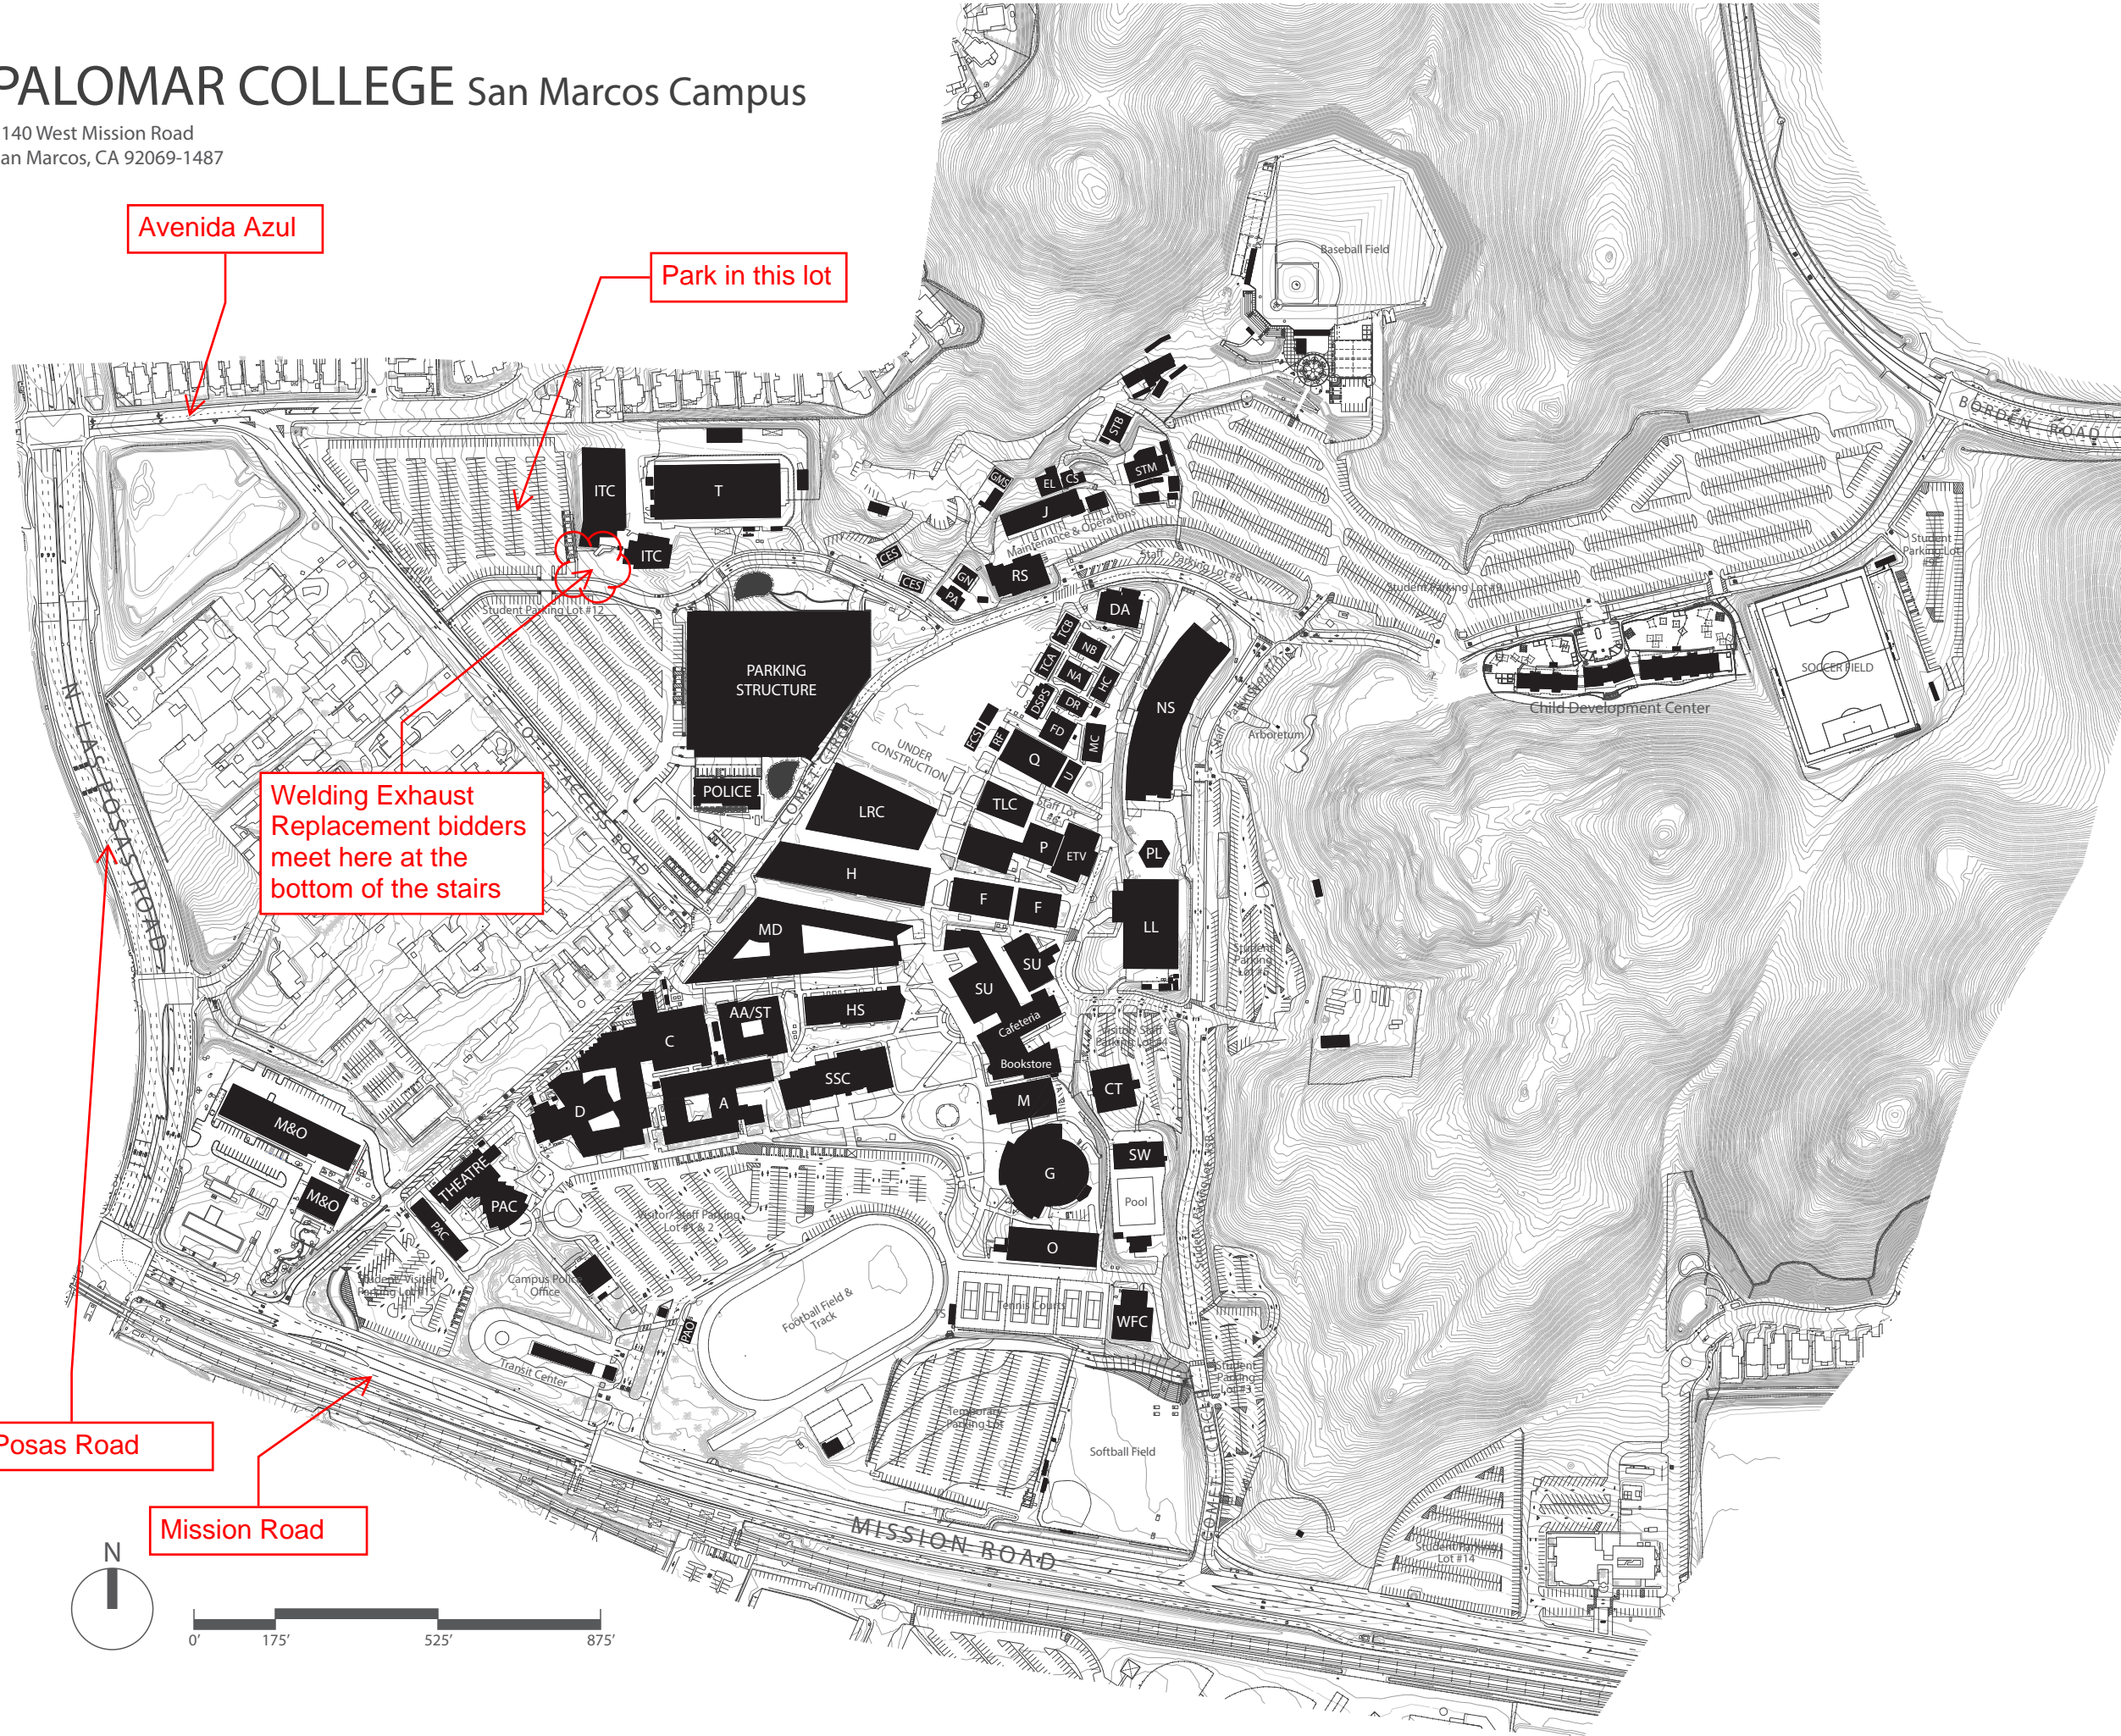

PALOMAR COLLEGE San Marcos Campus

1140 West Mission Road
San Marcos, CA 92069-1487

Avenida Azul

Park in this lot

Welding Exhaust Replacement bidders meet here at the bottom of the stairs

Las Posas Road

Mission Road