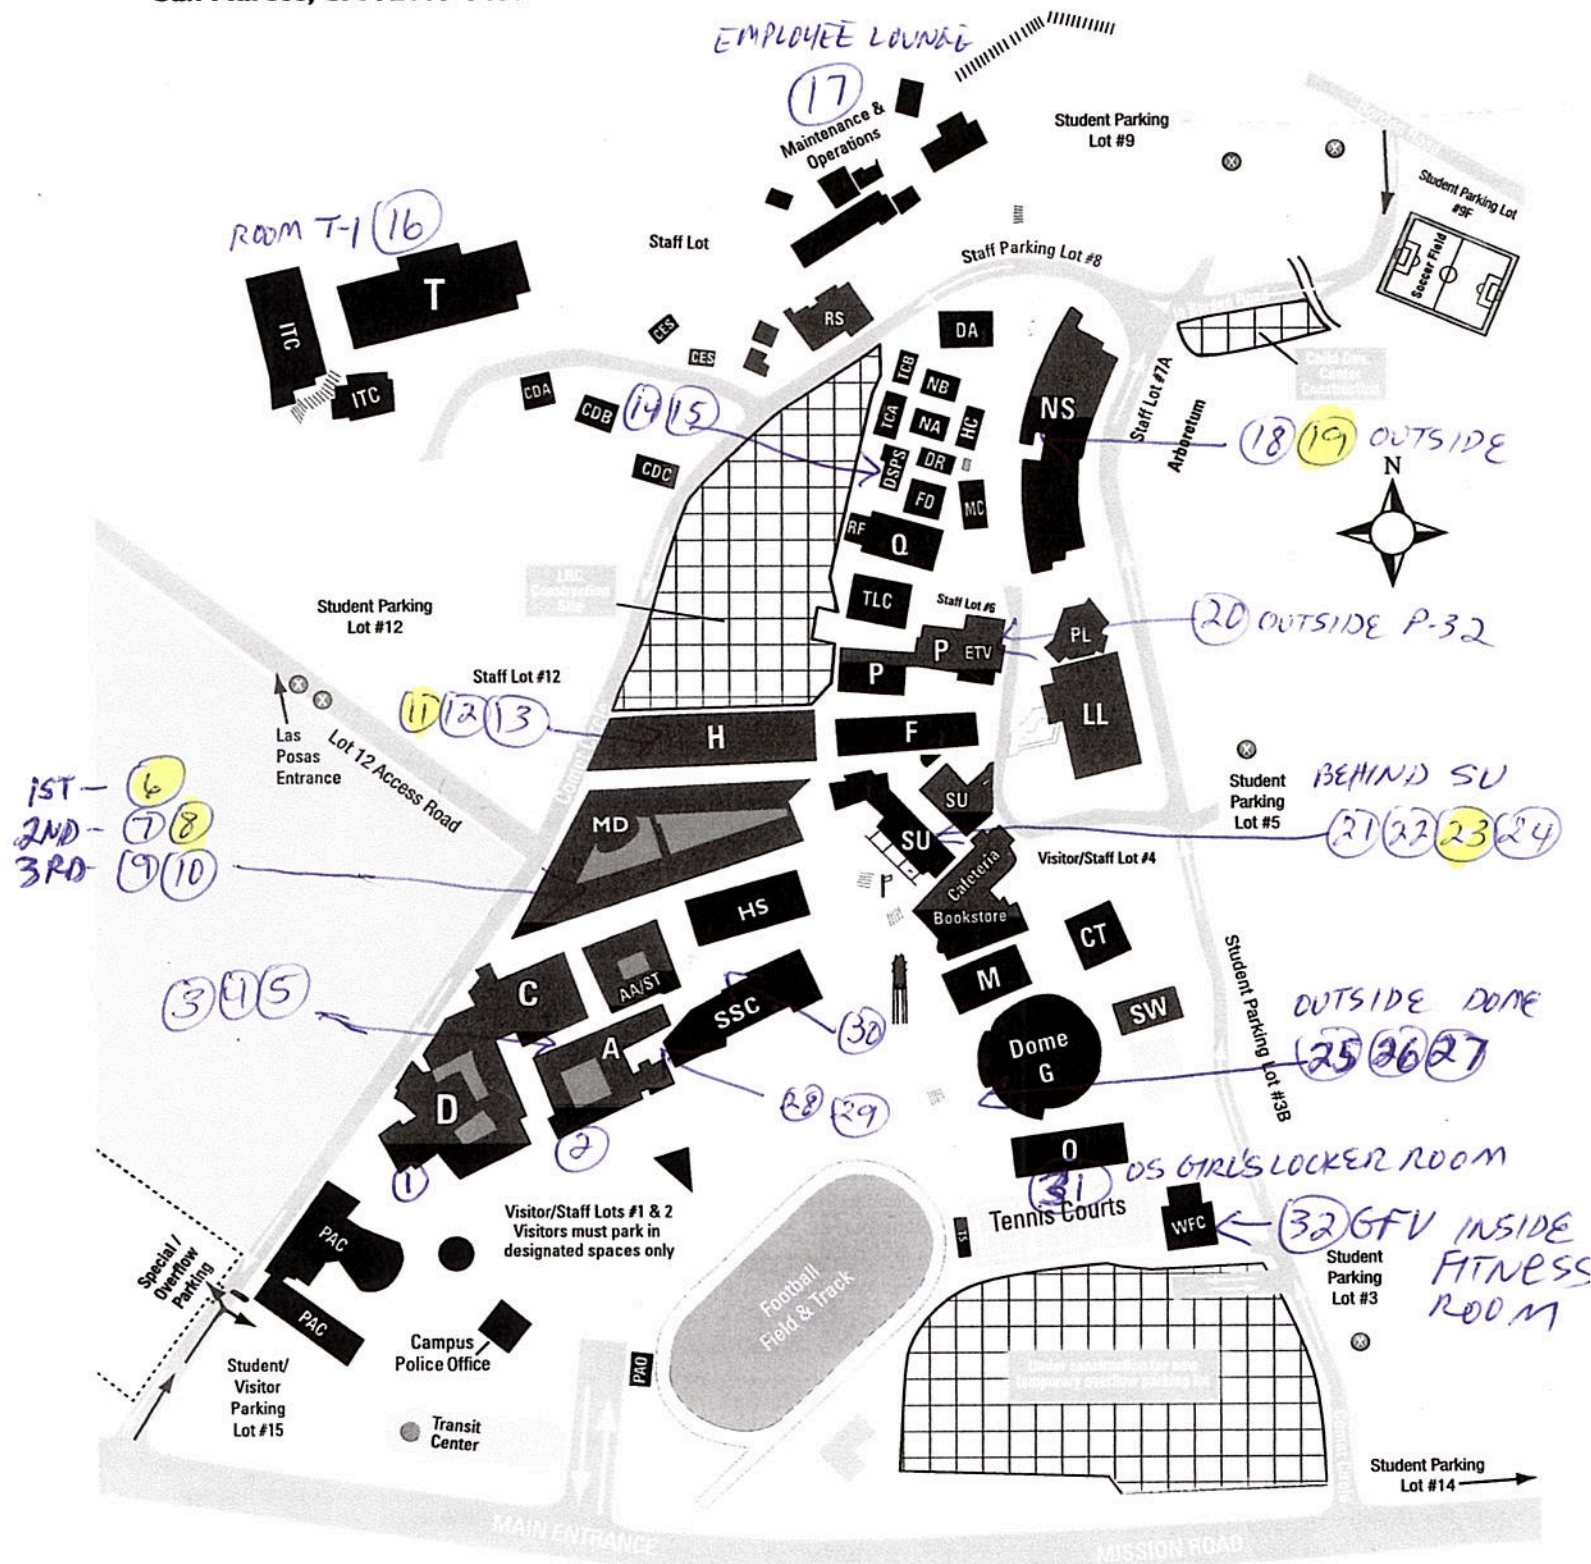

PALOMAR COLLEGE

San Marcos Campus

1140 West Mission Road

San Marcos, CA 92069-1487

⊗ Daily Parking Machines in Lots 3, 5, 9 and 12