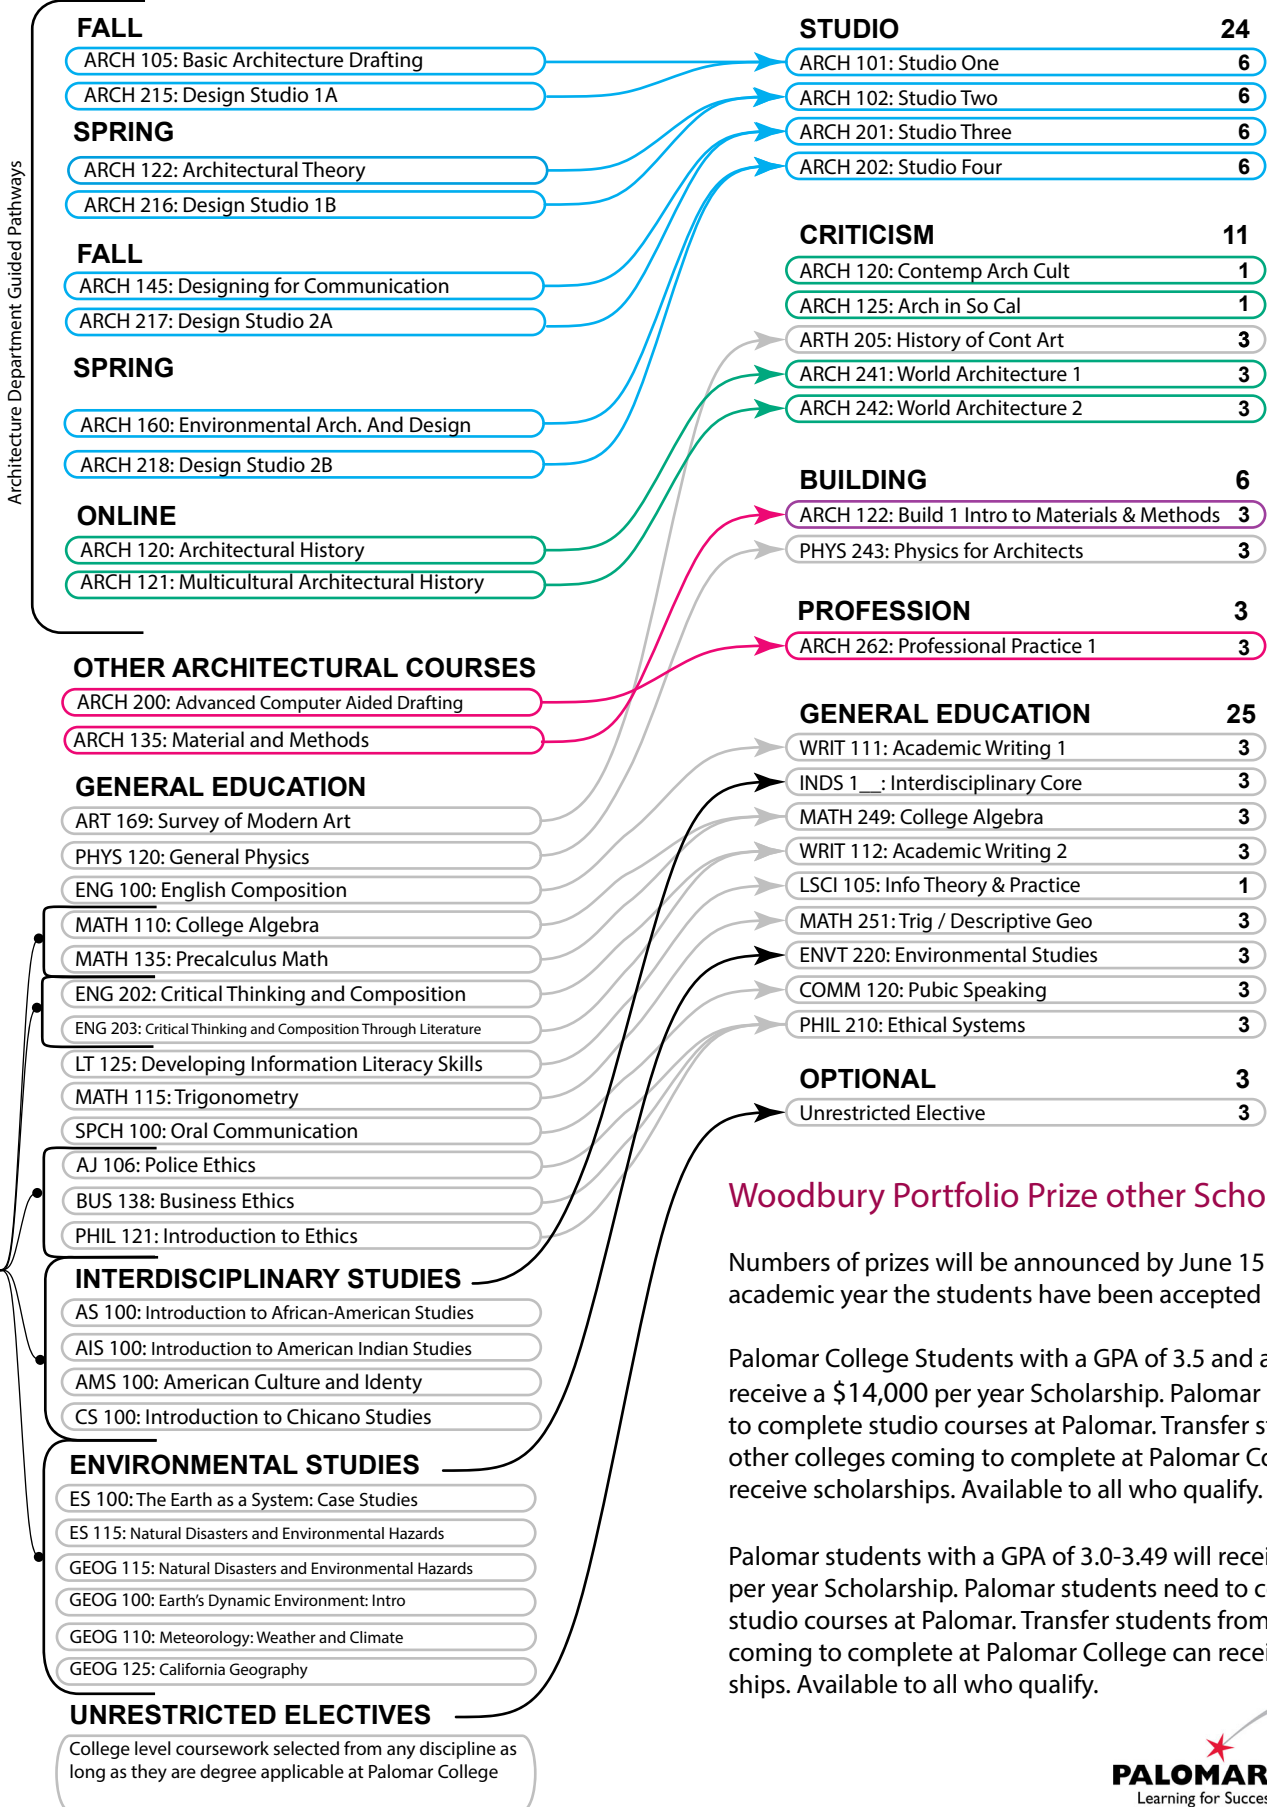

Architecture

Palomar College + 2

Transfer Guide (2020/2021) for 2+3 BArch Degree

Woodbury University +3

Woodbury Portfolio Prize other Scholarships

Numbers of prizes will be announced by June 15 prior to the academic year the students have been accepted into.

Palomar College Students with a GPA of 3.5 and above will receive a \$14,000 per year Scholarship. Palomar students need to complete studio courses at Palomar. Transfer students from other colleges coming to complete at Palomar College can receive scholarships. Available to all who qualify.

Palomar students with a GPA of 3.0-3.49 will receive a \$12,000 per year Scholarship. Palomar students need to complete studio courses at Palomar. Transfer students from other colleges coming to complete at Palomar College can receive scholarships. Available to all who qualify.