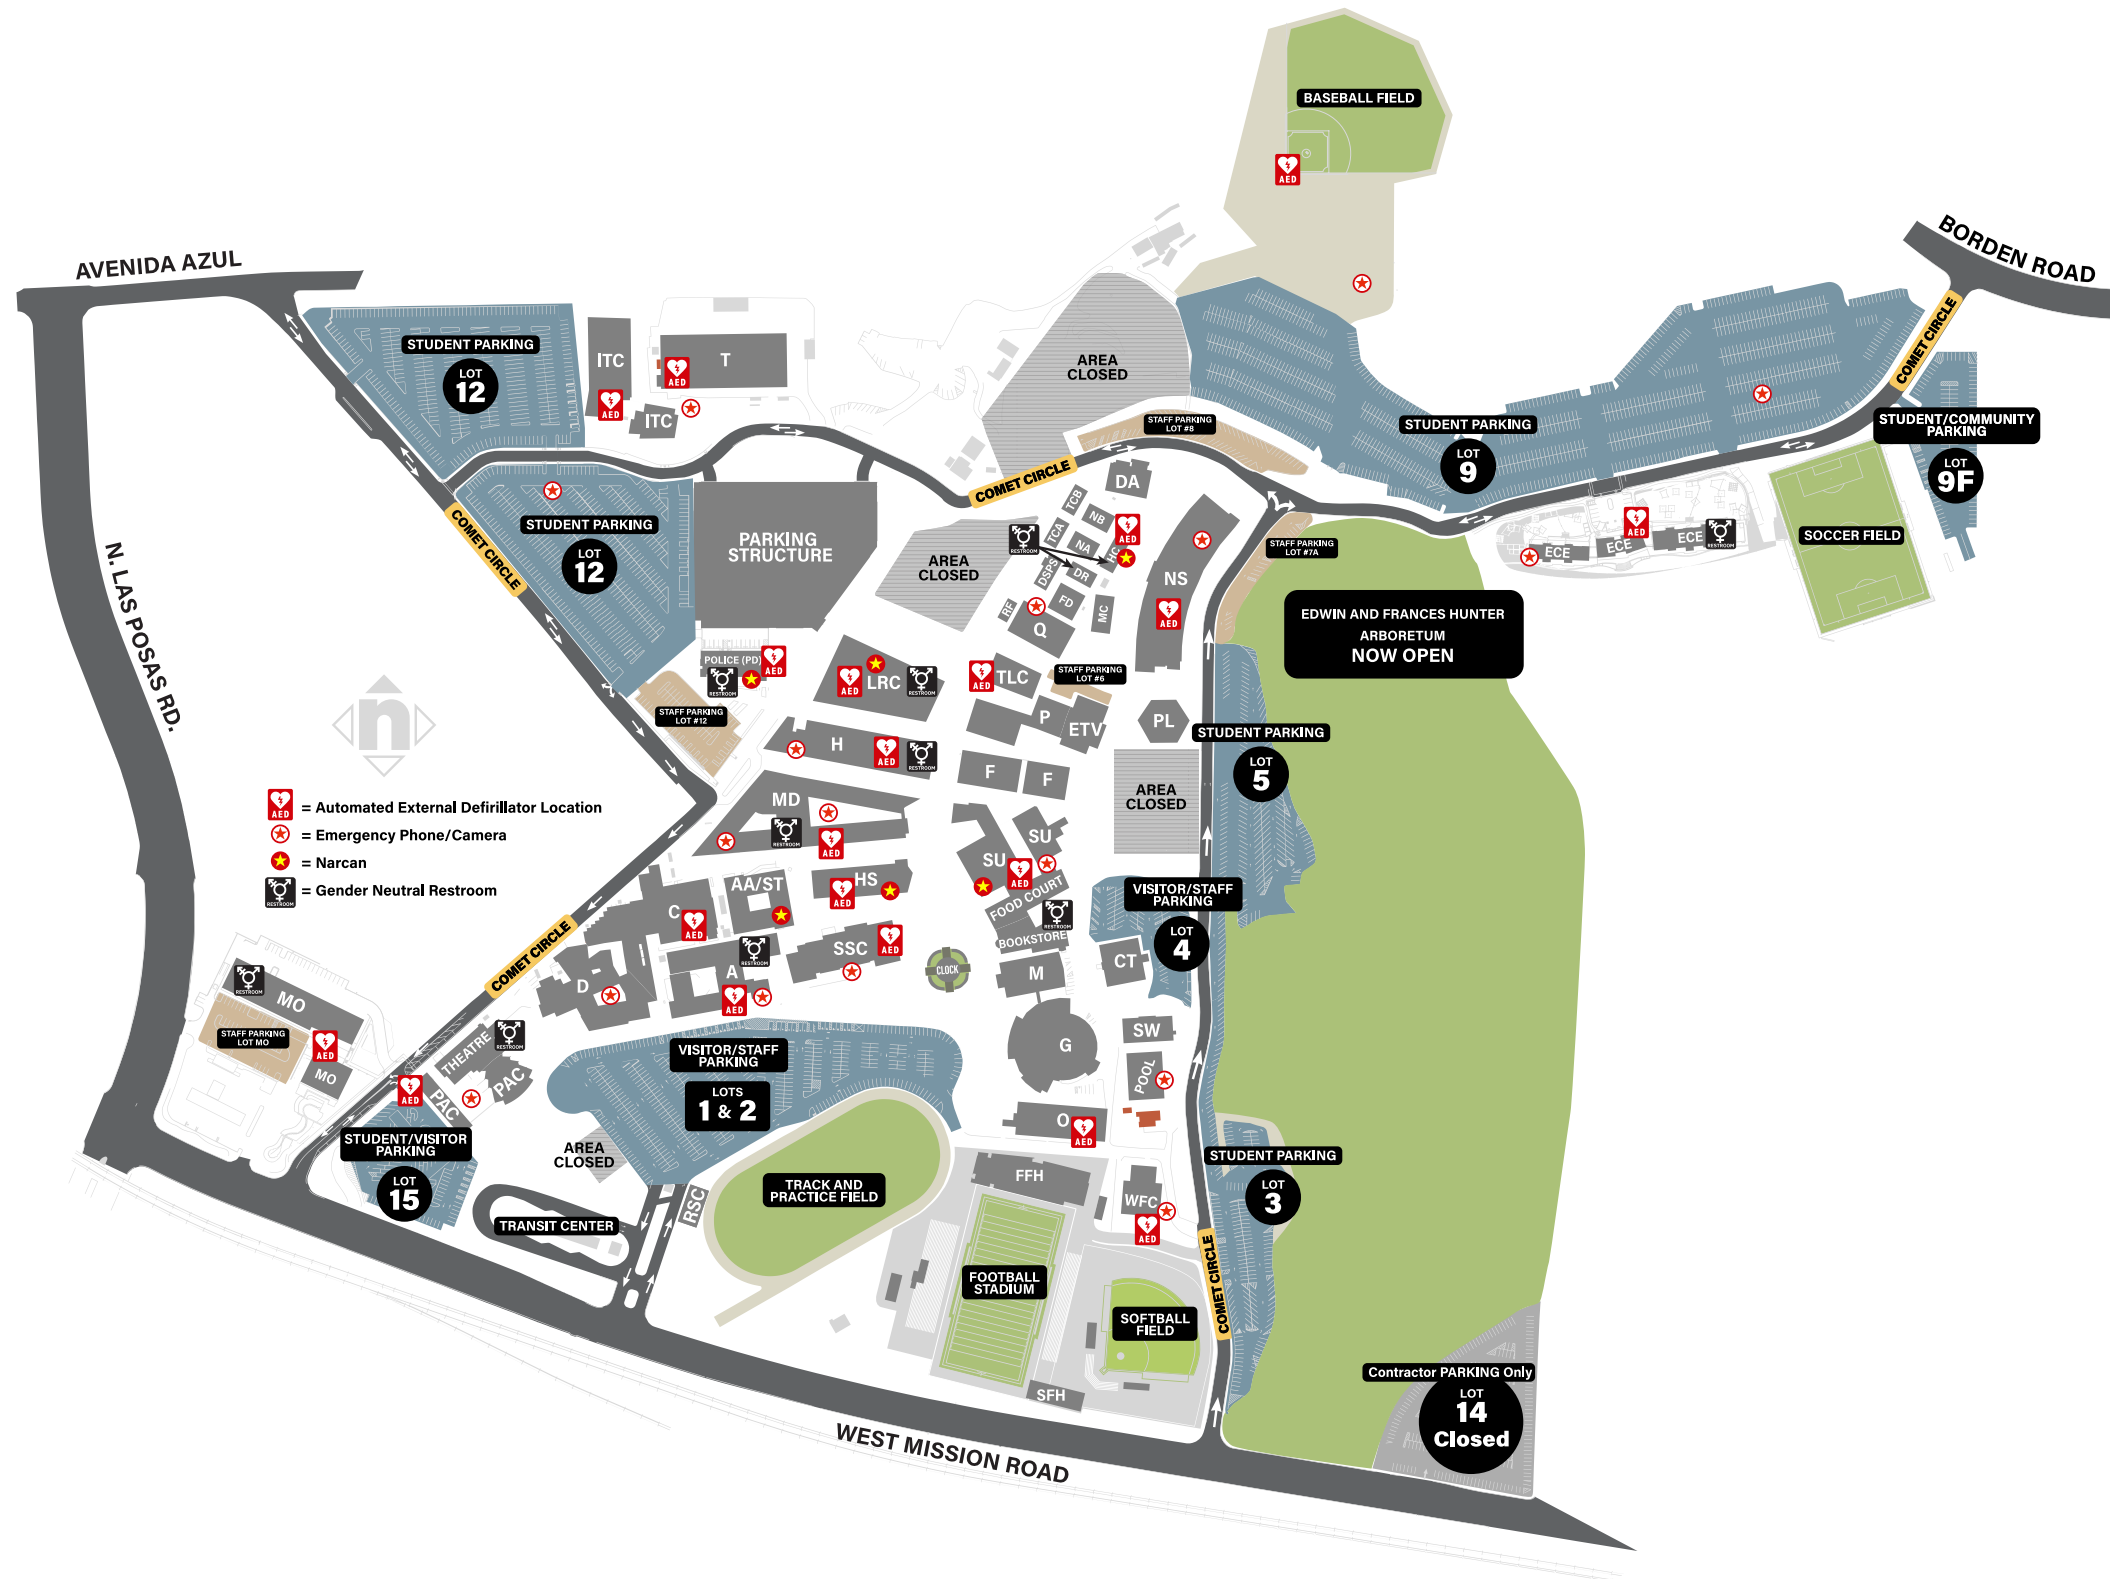

Palomar College San Marcos Campus

Building	Department/Office
A	Cashier, Fiscal Services, Finance & Administrative Services Division Office, Information Services, Budget/ Payroll, Purchasing, Contract Services and Human Resources, Mailroom
AA/ST	Career Technical & Extended Education Division Office (Dean and Associate Dean), Continuing Education, EOPS, Foundation, Human Resources, Instructional Services, Pride Center, Research, Planning & Grants, Veterans Resource Center, Vocational Programs, TRIO North County Educational Opportunity Center (NCEOC)
C	Art Complex
CLOCK	Clock Tower
CT	Area Closed
D	Boehm Gallery, Music Complex, Performing Arts
DA	Drafting Technology, Machining Technology
DR	Disability Resources
DSPS	Disability Resource Center
ECE	Early Childhood Education Lab School
F	Math, Photography
FD	Vacant
FOOD COURT	Hot and cold food service and beverages for purchase
G	Gymnasium/Dome
H	English/Humanities, ESL, Journalism, Reading, Speech/Forensics/American Sign Language, World Languages, Academic Technology Resources Centers and Lab,
HC	First Aid/Student Health Services
HS	Dental Assisting, Nursing Education
ITC	Auto Body Technology, Automotive Technology, Diesel Mechanics Technology
LRC	Library/Learning Resources Center, Access Technology Center, Governing Board Meeting Room, President's Office, Public Affairs Office, Tutoring Center, Writing & Reading Center, Math/STEM Tutoring
M	Men's Locker Room, Athletics Counseling
MC	Work Experience, Service Learning, Job Developer, Career Center
MD	American Indian Studies, Behavioral Sciences, Business Administration, Child Development, Computer Science and Information Technology, Creative Services, Economics, Graphic Communications, History, Journalism, Multicultural Studies, Political Science, Print Services, Social Sciences
MO	Facilities, Warehouse
NA	Disability Resources
NB	Behavioral Health Counseling Services
NS	Biology, Chemistry, Earth, Space and Environmental Sciences, Engineering, Life Sciences, Math, Physics
O	Athletics, Weight Room, Women's Locker Room, Health, Kinesiology and Recreation Management
P	Mathematics, Media Studies, Educational Television (ETV), Apprenticeships
PAC	Performing Arts Complex
PAC-THEATRE	Howard Brubeck Theatre
PD	Police Department
PL	Planetarium
Q	Electronics, Telecommunications, Digital Broadcast Arts, KKSM Radio Station
RF	Vacant
RSC	Rising Scholars Center
SSC	Admissions/Registration, Counseling, Evaluations, Financial Aid, Records, Student Services, Transfer Center
SU	Assoc. Student Govt. (ASG), Career Center, Comet Center/Student Life and Leadership, Anita & Stan Maag Food & Nutrition Center, Cariño Dream Village, International Student Program, Puente Project, UMOJA
SW	Swimming Pool, Locker Rooms
T	Cabinet Furniture Technology, Public Works Management, Water & Wastewater Programs, Welding Technology
TCA	Grant Funded Student Support Programs-GEAR UP
TCB	Grant Funded Student Support Programs: TRiO Student Support Services, TRIO Upward Bound
TLC	Teaching And Learning Center; Palomar Promise, Dual Enrollment, Office of Student Recruitment and Outreach
WFC	Wellness/Fitness Center