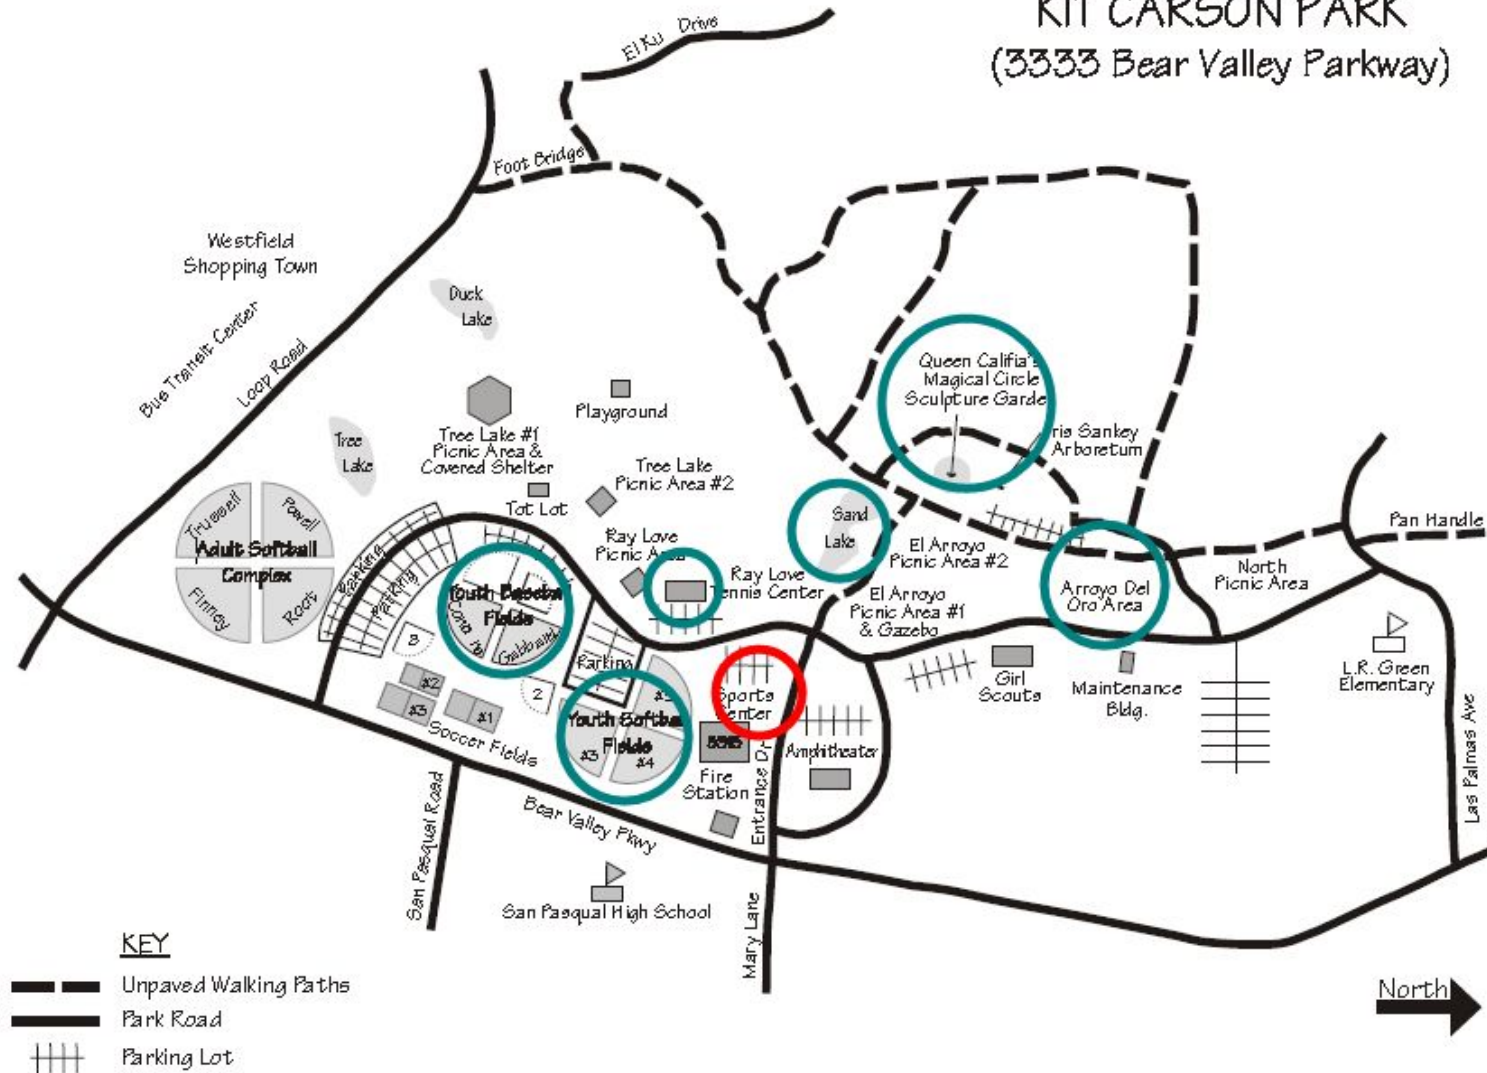

## KIT CARSON PARK (3333 Bear Valley Parkway)

### Digital SLR "Hands On" Photoshoot Workshop

We meet at the parking lot next to the Sports Center (red circle). The green circles are areas we check for activity so we have Sports Action, Nature, Sculpture, Landscape and Macro opportunities, all within 1/4 miles of each other.