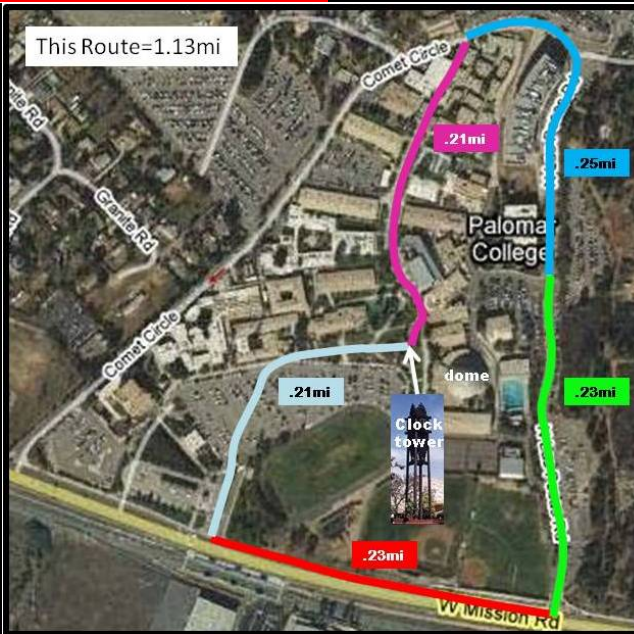

# PALOMAR COLLEGE WALKING MAPS

BROUGHT TO YOU BY:

[WWW.PALOMAR.EDU/TEAMLIFE/](http://WWW.PALOMAR.EDU/TEAMLIFE/)

**Add .62 miles to many of these walks by Walking up to the stop light at Borden Road and back!**