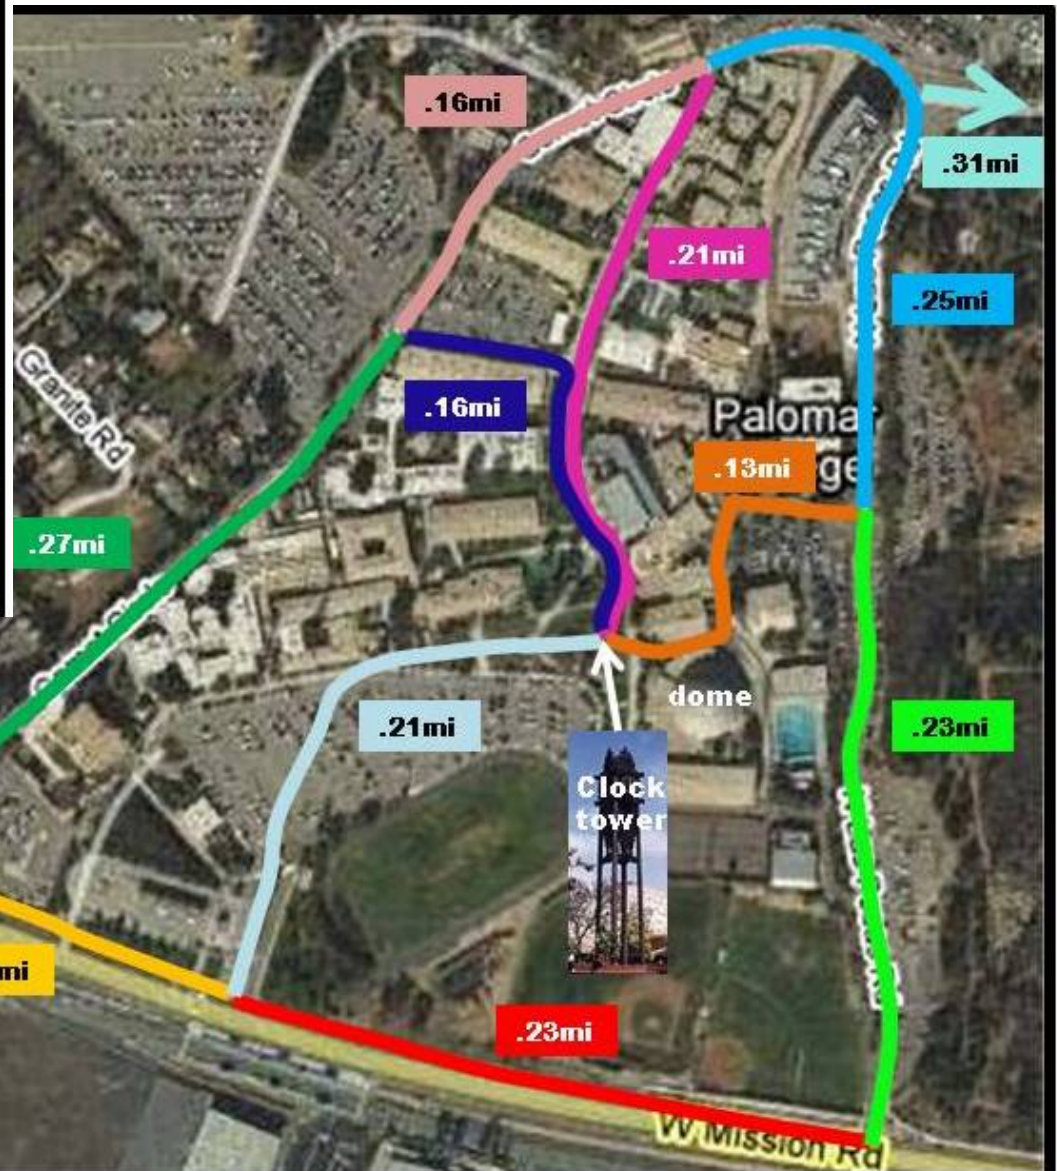

# PALOMAR COLLEGE WALKING MAPS

BROUGHT TO YOU BY:

[WWW.PALOMAR.EDU/TEAMLIFE/](http://WWW.PALOMAR.EDU/TEAMLIFE/)

**Add .62 miles to many of these walks by Walking up to the stop light at Borden Road and back!**