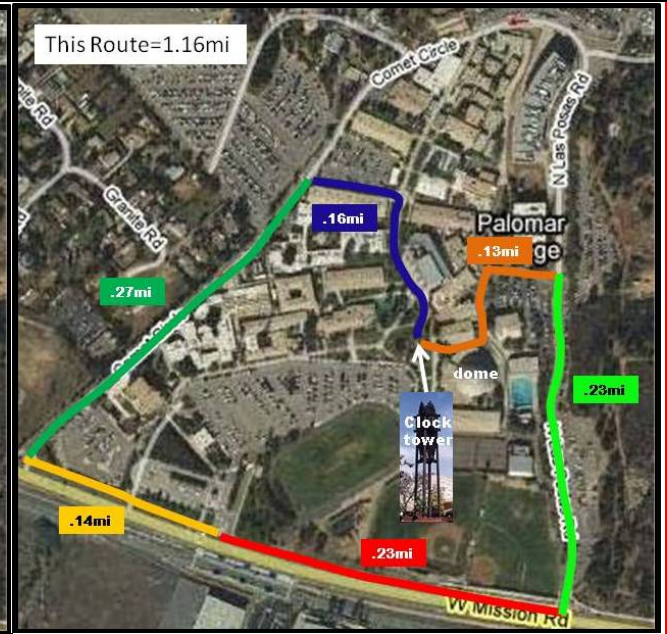

# PALOMAR COLLEGE WALKING MAPS

BROUGHT TO YOU BY:

[WWW.PALOMAR.EDU/TEAMLIFE/](http://WWW.PALOMAR.EDU/TEAMLIFE/)

**Add .62 miles to many of these walks by Walking up to the stop light at Borden Road and back!**