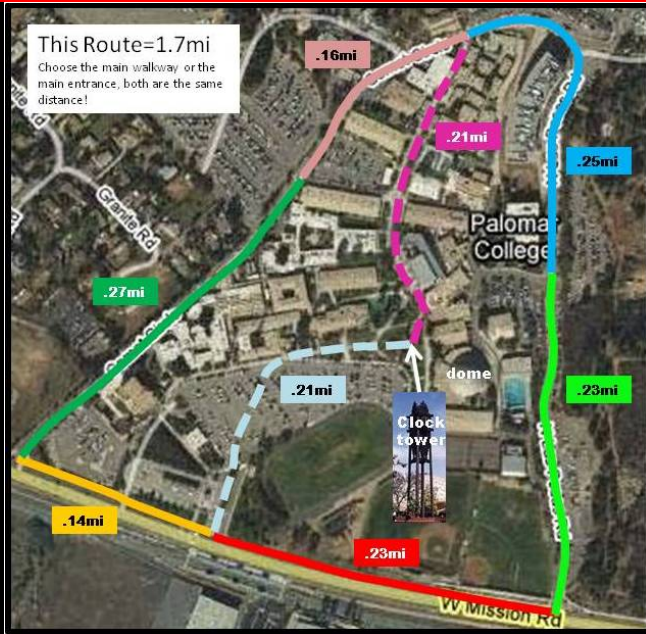

# PALOMAR COLLEGE WALKING MAPS

BROUGHT TO YOU BY:

[WWW.PALOMAR.EDU/TEAMLIFE/](http://WWW.PALOMAR.EDU/TEAMLIFE/)

**Add .62 miles to many of these walks by Walking up to the stop light at Borden Road and back!**