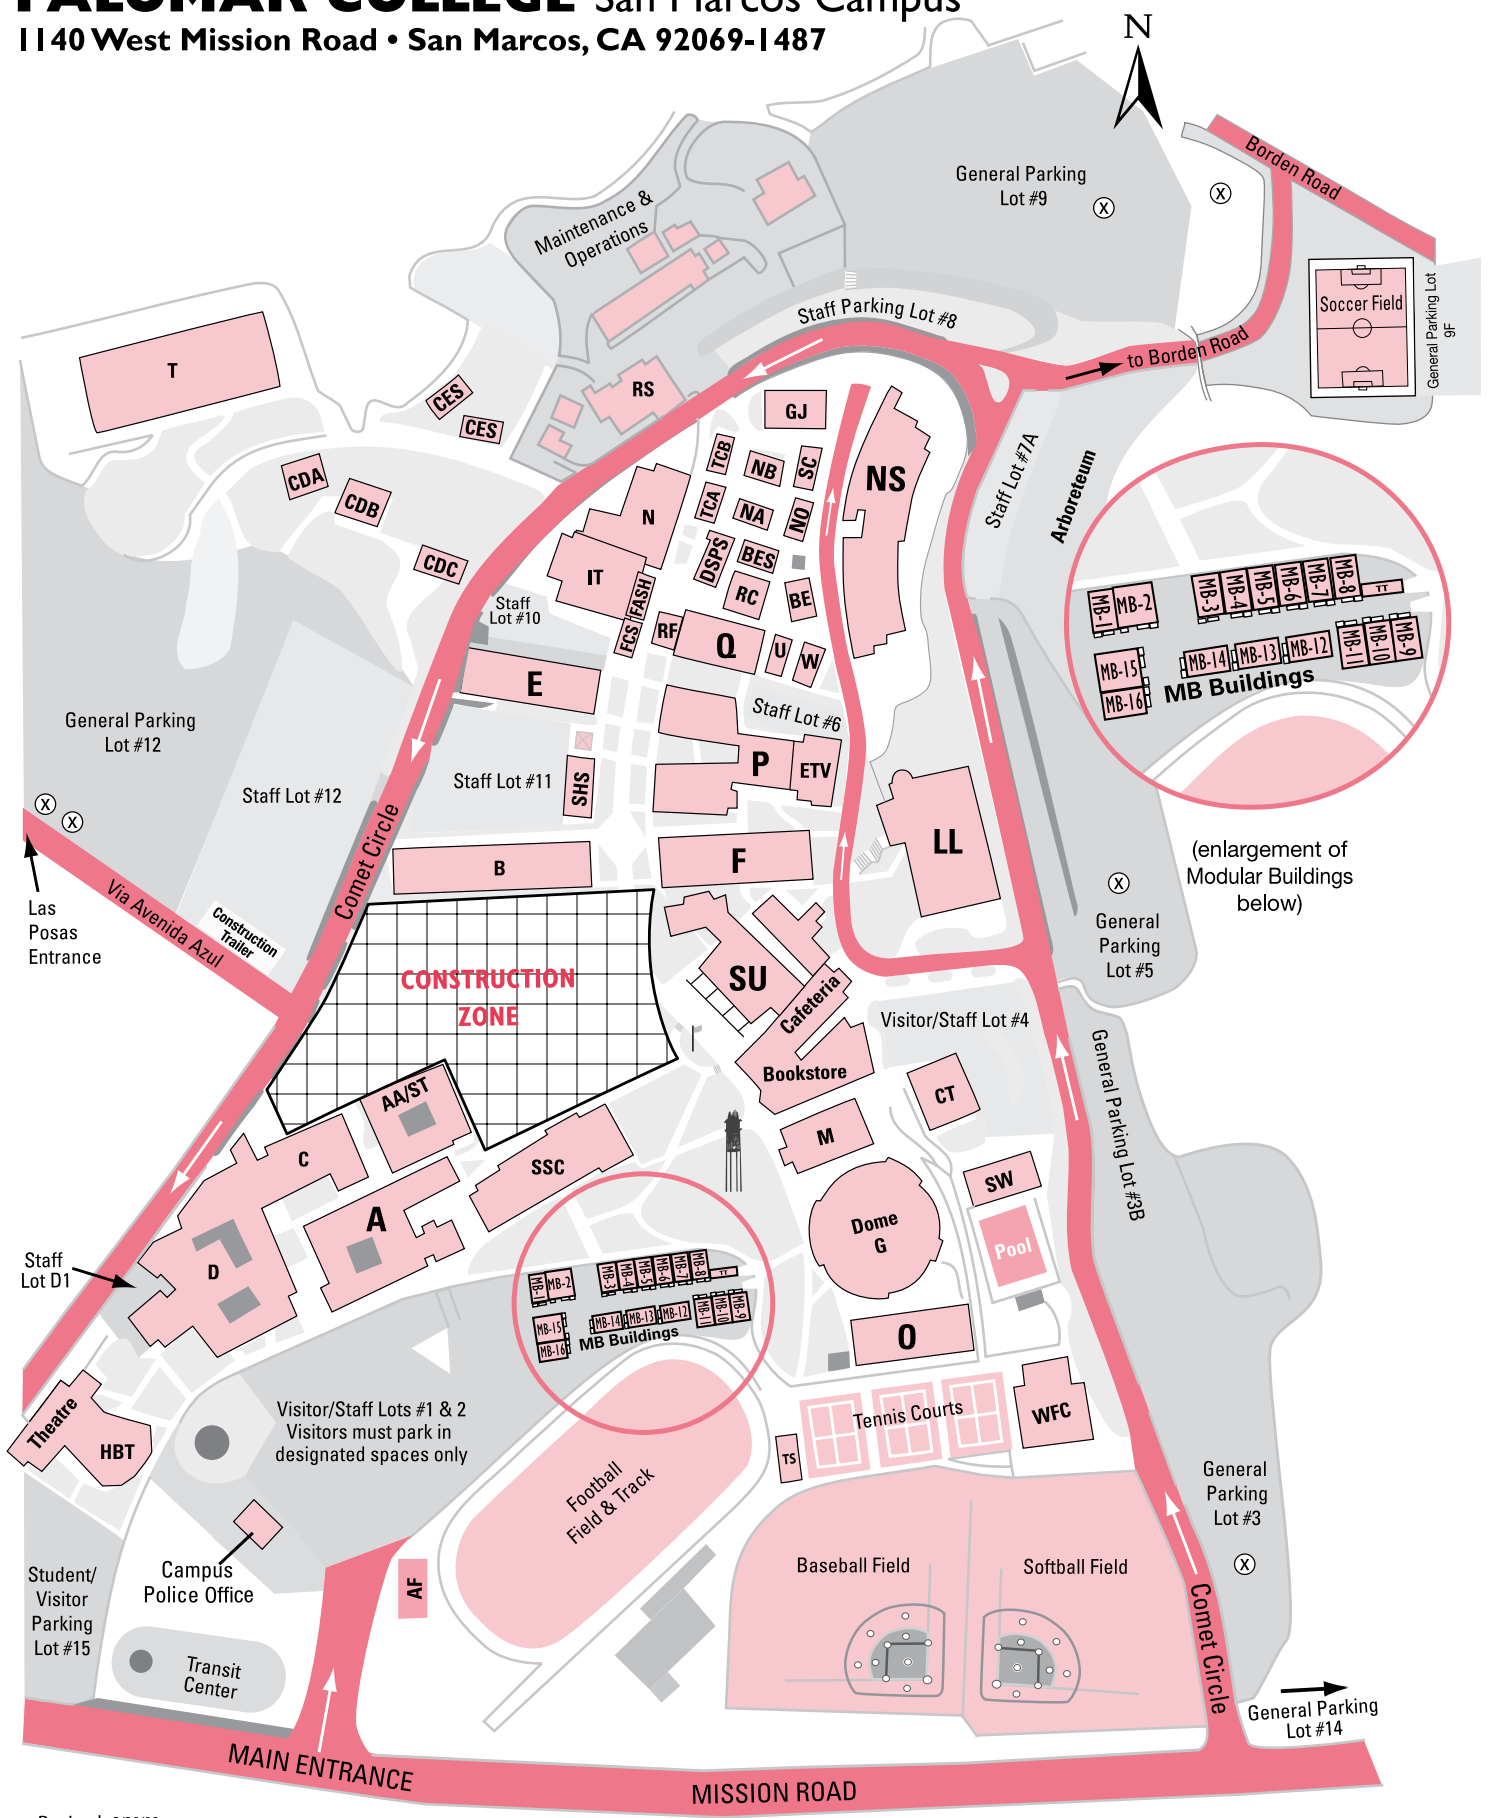

PALOMAR COLLEGE San Marcos Campus

1140 West Mission Road • San Marcos, CA 92069-1487

Revised: 3/30/09

(X) Daily Parking Machines in Lots 3, 5, 9 and 12