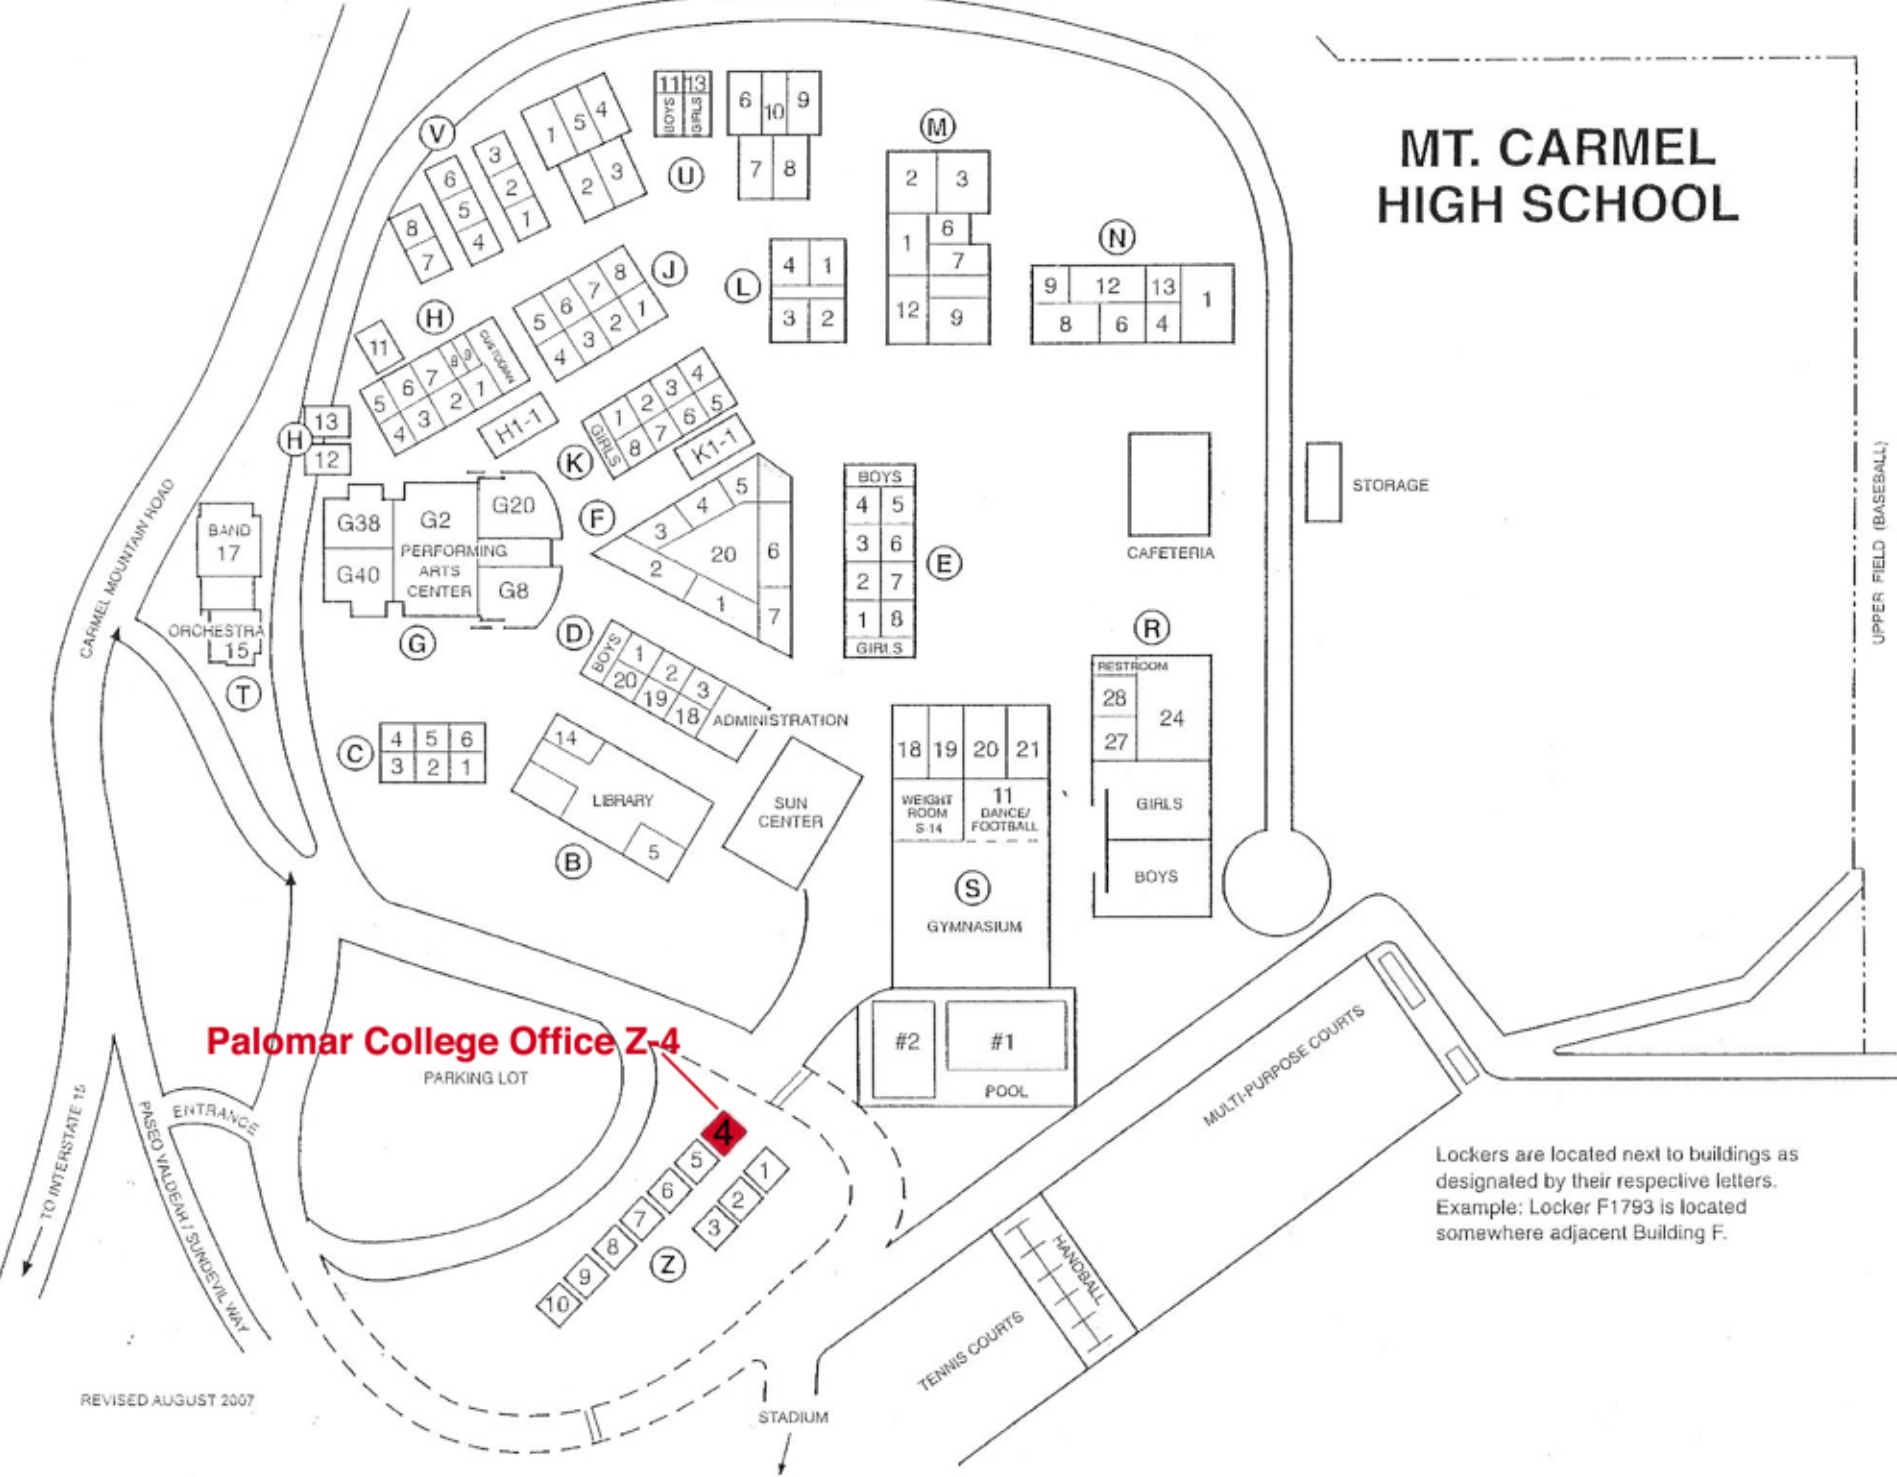

MT. CARMEL HIGH SCHOOL

Palomar College Office Z-4

Lockers are located next to buildings as designated by their respective letters. Example: Locker F1793 is located somewhere adjacent Building F.