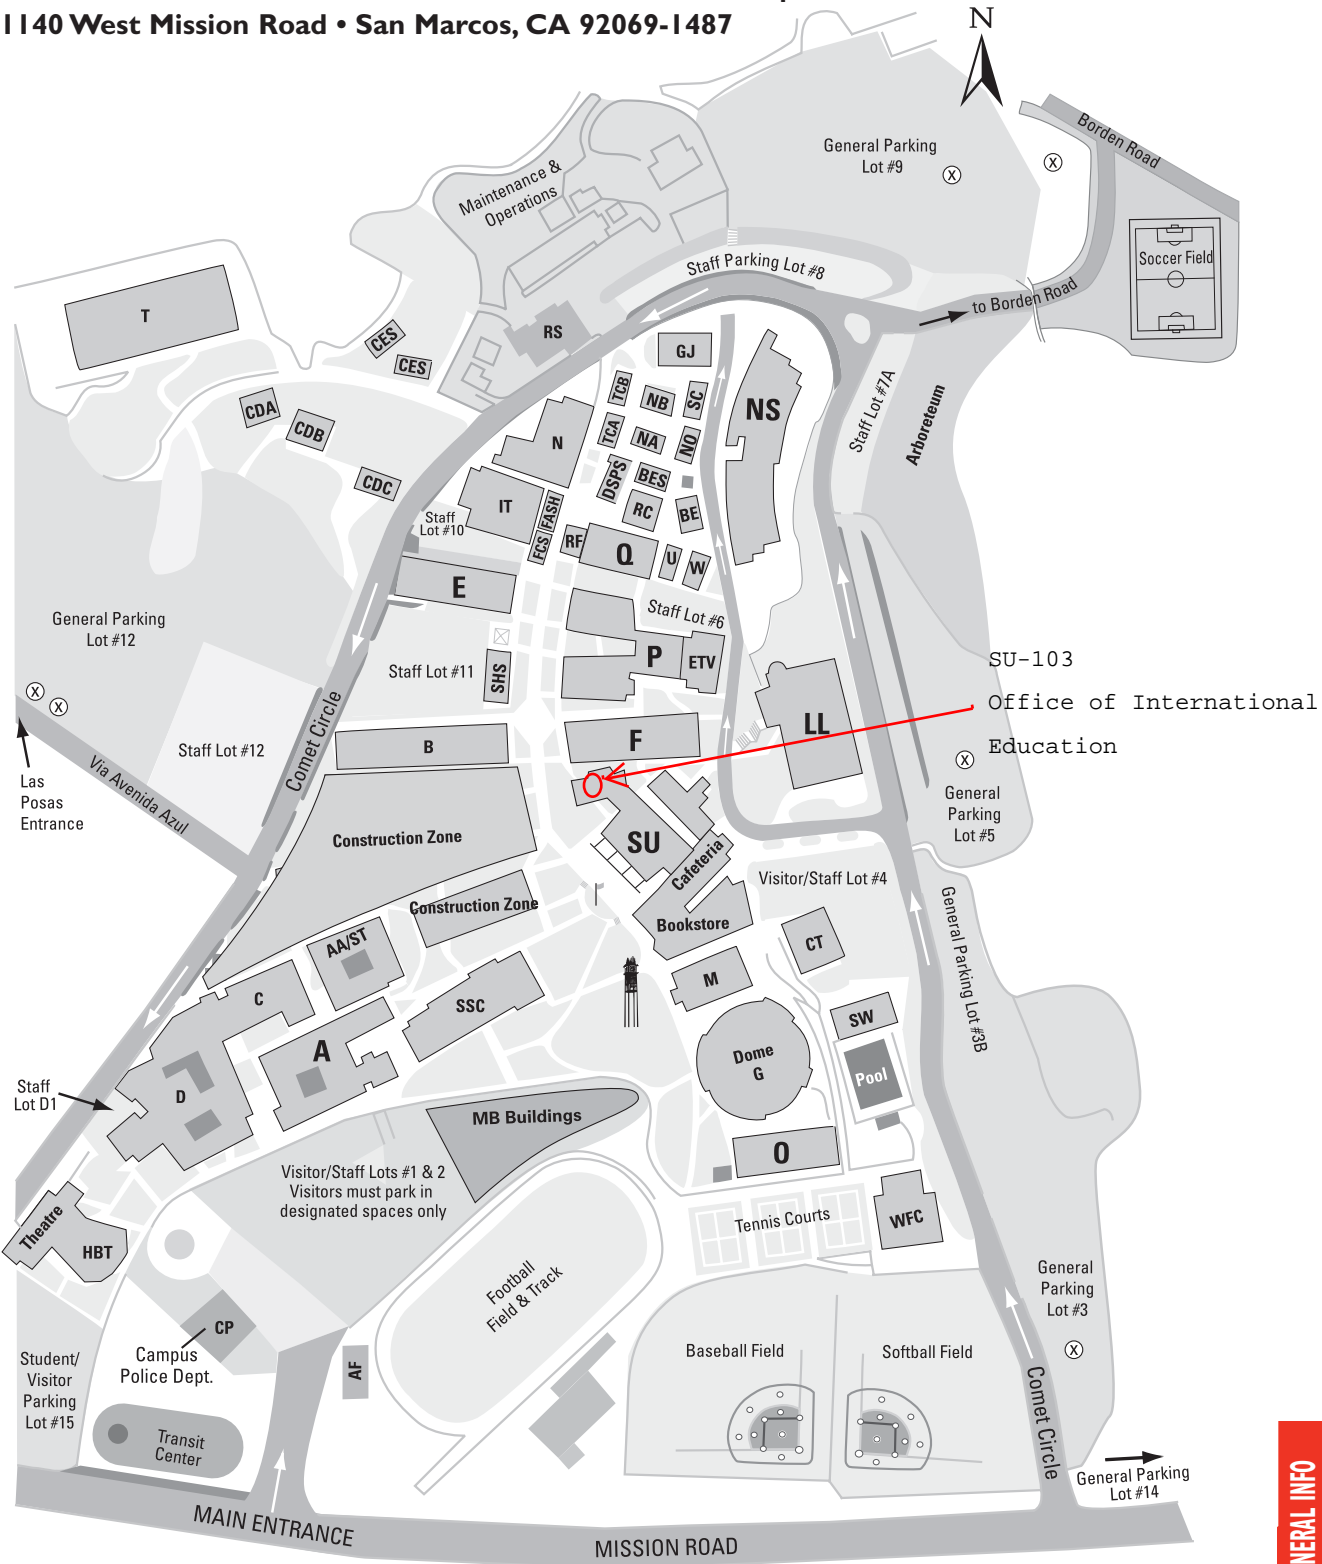

PALOMAR COLLEGE San Marcos Campus

1140 West Mission Road • San Marcos, CA 92069-1487

(X) Daily Parking Machines in Lots 3,5,9 and 12

GENERAL INFO