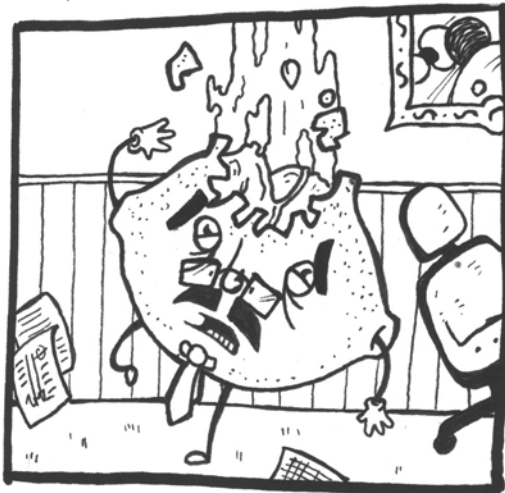

TOMATOMAN

BY: JOSH BROWN JARED KACIRK

A large, stylized illustration of Tomatoman, a character with a large, round, tomato-like head and a dark, cape-like body. He is shown from the chest up, looking forward.

ITS FINE, THE POLICE WON'T GET HERE IN TIME.