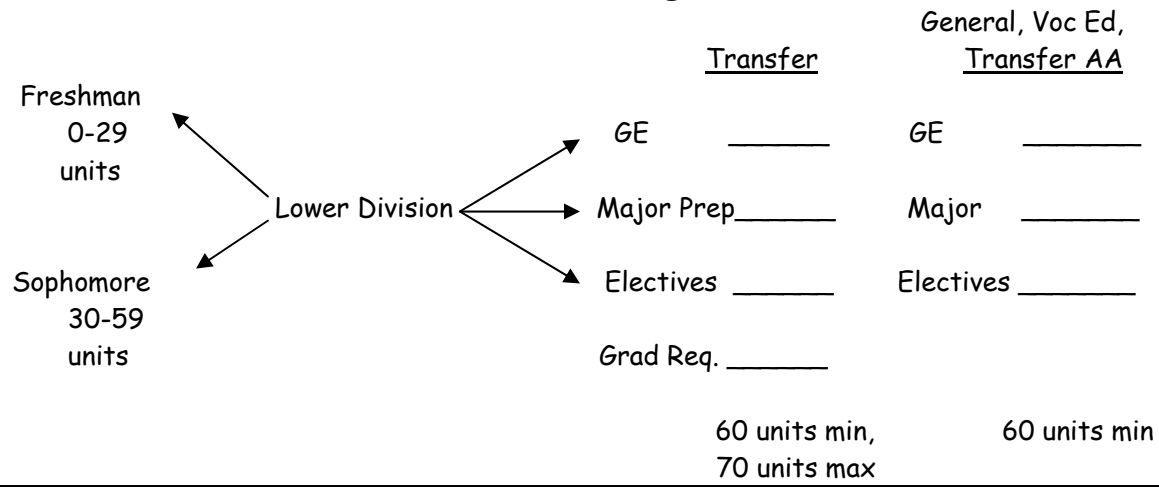

1-49 Non Credit
 50-99 Non Transfer, AA degree applicable
 100+ transfer to most universities but must check for CSU or UC designation, AA degree applicable

Semester Units \times 1.5 = Quarter units
 Quarter Units \div 1.5 = Semester units

Academic Advising Model

Unfinished Lower Division to be completed at the university? _____

BA/BS = 120 semester units min