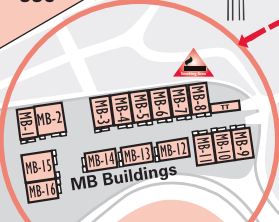

# PALOMAR COLLEGE San Marcos Campus

1140 West Mission Road • San Marcos, CA 92069-1487

Designated Smoking Area

Enter Lot 12 from Comet Circle (one way) OR enter from Las Posas, go east on Avenida Azul, and right into the parking lot.

(X) Daily Parking Machines in Lots 3, 5, 9 and 12