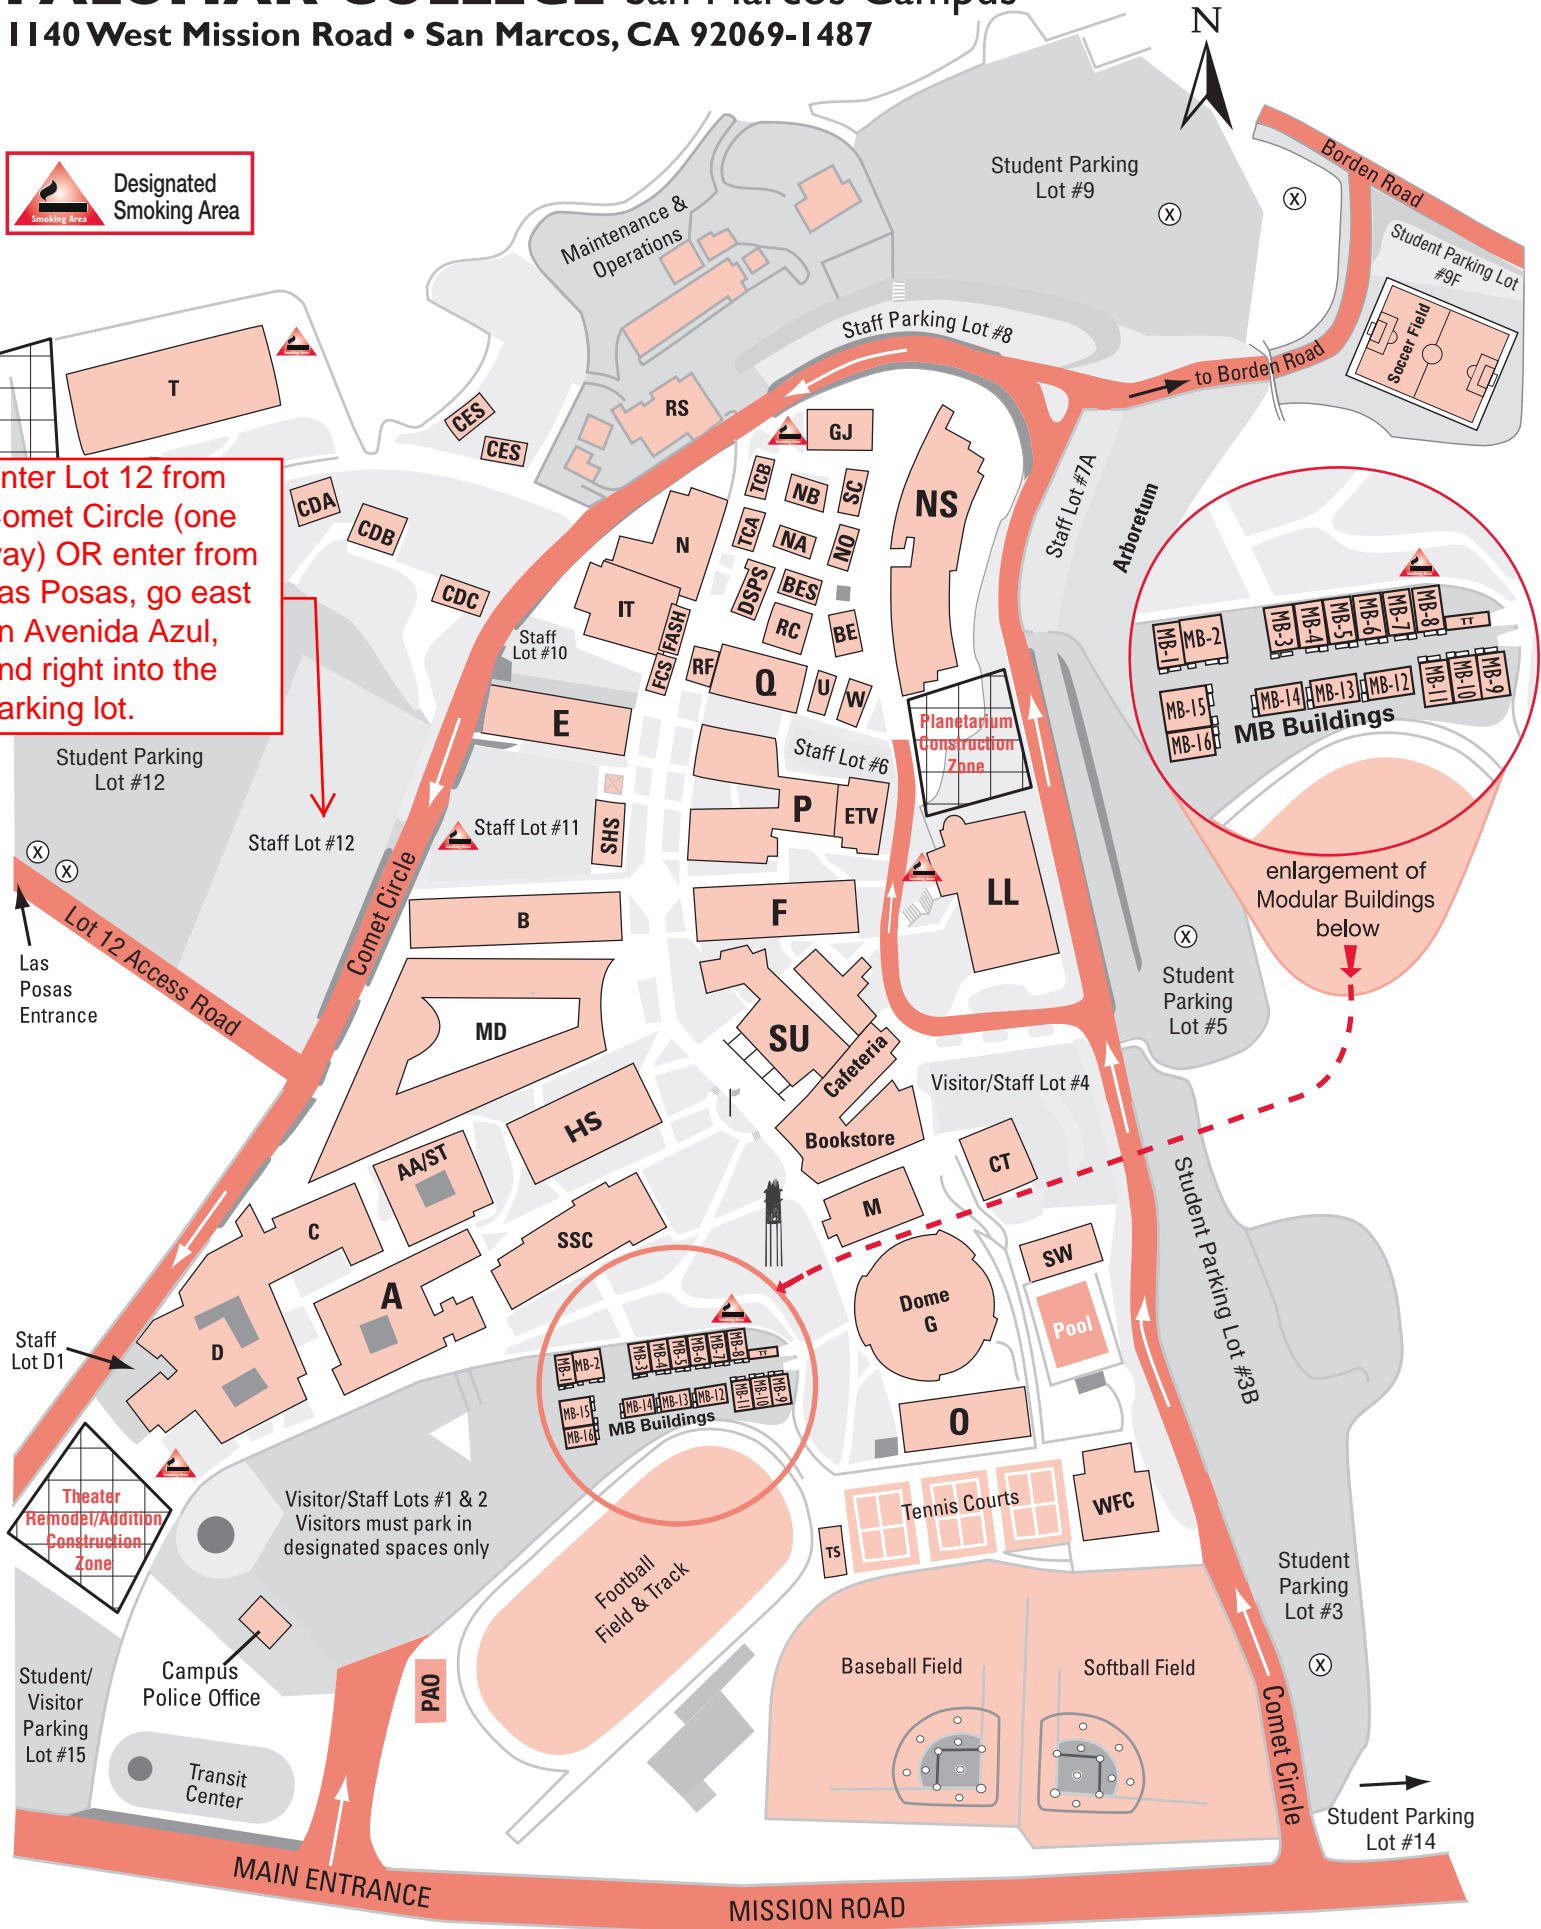

# PALOMAR COLLEGE San Marcos Campus

1140 West Mission Road • San Marcos, CA 92069-1487

Designated Smoking Area

Enter Lot 12 from Comet Circle (one way) OR enter from Las Posas, go east on Avenida Azul, and right into the parking lot.

(X) Daily Parking Machines in Lots 3, 5, 9 and 12