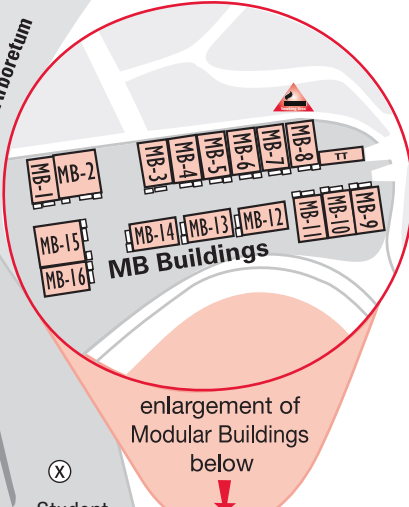

# PALOMAR COLLEGE San Marcos Campus

1140 West Mission Road • San Marcos, CA 92069-1487

Designated Smoking Area

Enter Lot 12 from Comet Circle (one way) OR enter from Las Posas, go east on Avenida Azul, and right into the parking lot.

(X) Daily Parking Machines in Lots 3, 5, 9 and 12