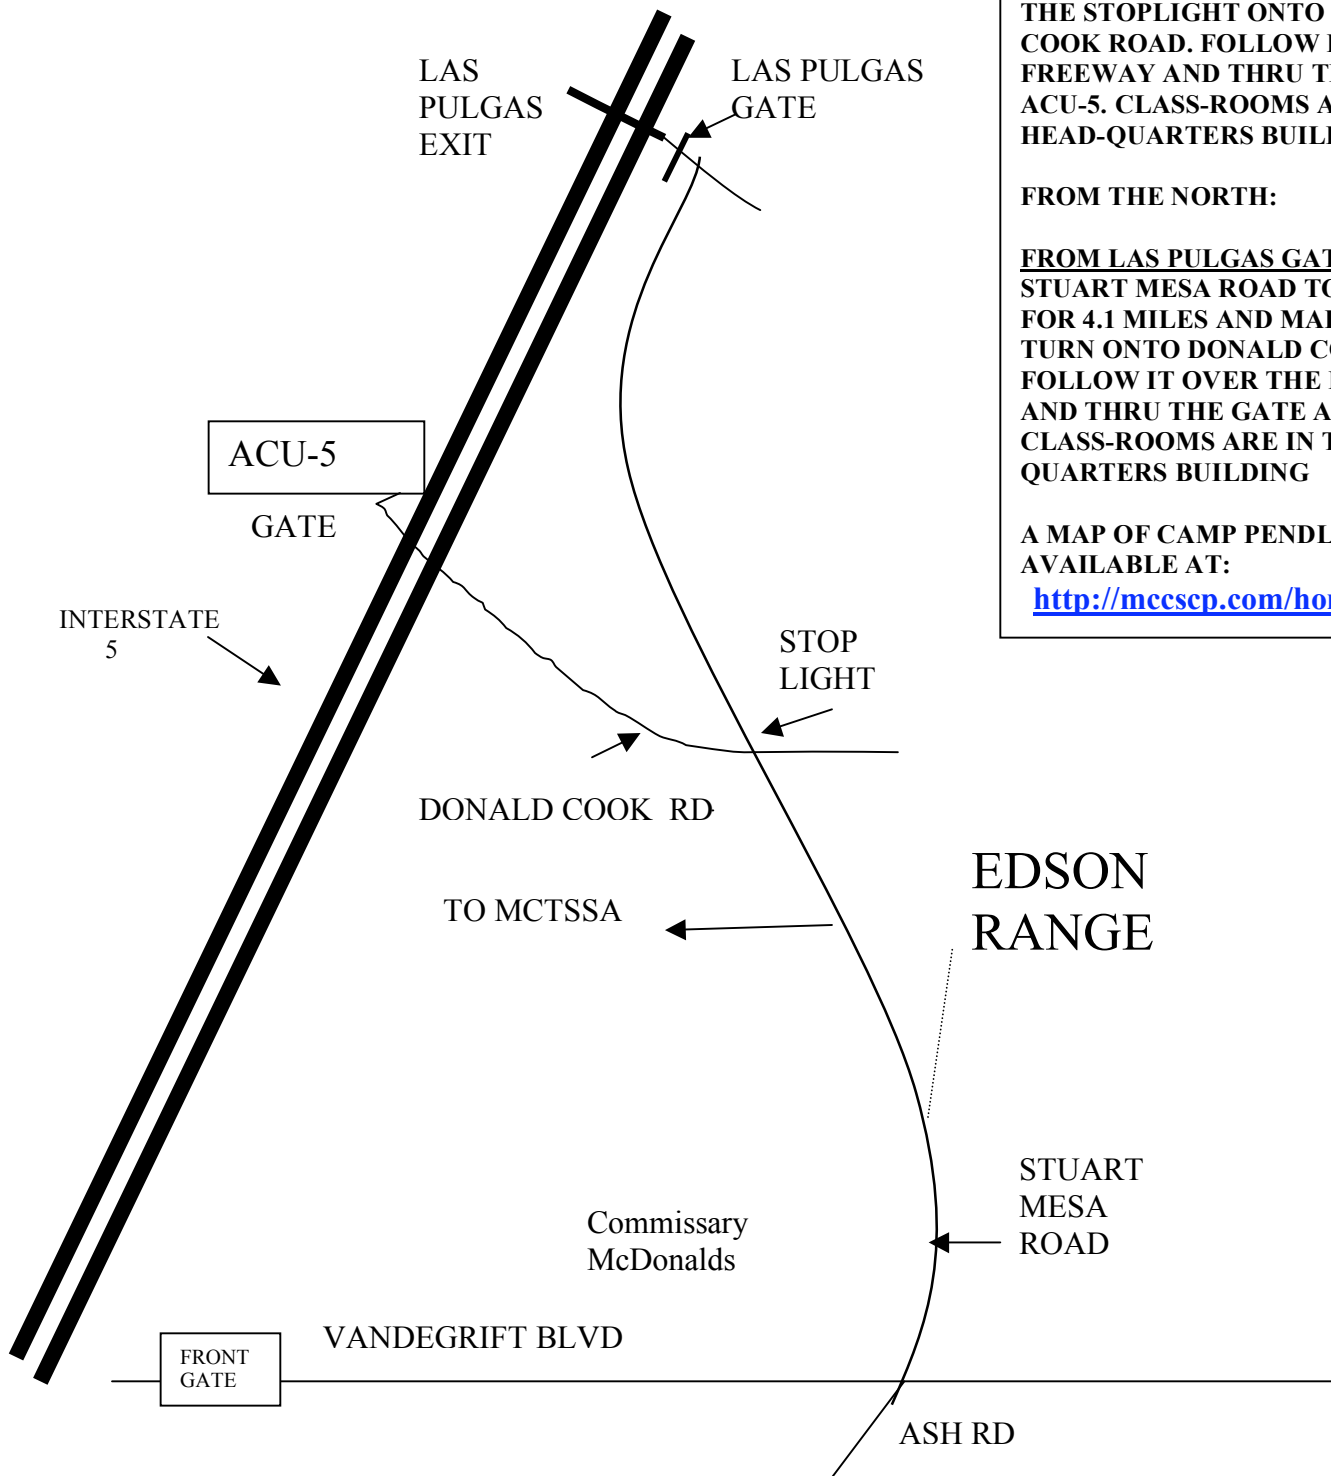

ACU-5

DIRECTIONS:
FROM THE SOUTH:

FROM FRONT GATE: PROCEED ON VANDEGRIFT 1.2 MILES (THIRD STOPLIGHT) AND MAKE A LEFT TURN ONTO STUART MESA ROAD.
FROM SAN LUIS REY GATE: FOLLOW VANDEGRIFT FOR 12 MILES AND MAKE A RIGHT ONTO STUART MESA ROAD.

ONCE ON STUART MESA ROAD AFTER 2.8 MILES, MAKE A LEFT AT THE STOPLIGHT ONTO DONALD COOK ROAD. FOLLOW IT OVER THE FREEWAY AND THRU THE GATE AT ACU-5. CLASS-ROOMS ARE IN THE HEAD-QUARTERS BUILDING.

FROM THE NORTH:

FROM LAS PULGAS GATE: TAKE STUART MESA ROAD TO THE RIGHT FOR 4.1 MILES AND MAKE A RIGHT TURN ONTO DONALD COOK ROAD. FOLLOW IT OVER THE FREEWAY AND THRU THE GATE AT ACU-5. CLASS-ROOMS ARE IN THE HEAD-QUARTERS BUILDING

A MAP OF CAMP PENDLETON IS AVAILABLE AT:

<http://mccsep.com/home/map.cfm>