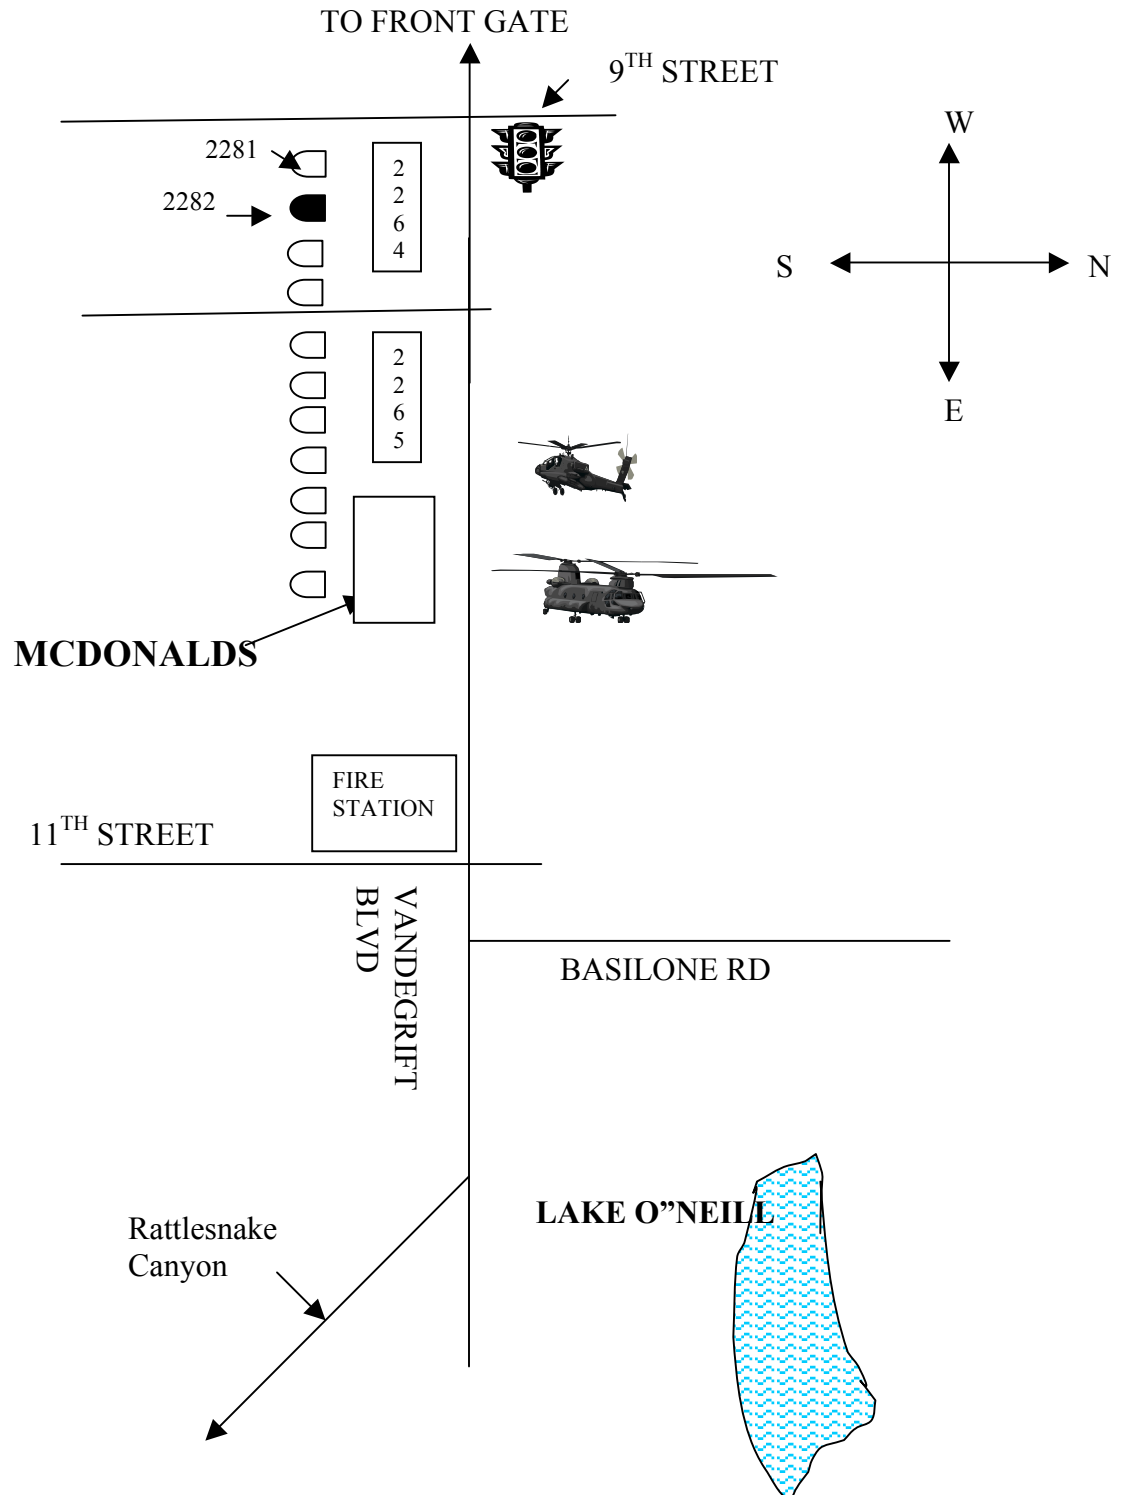

# BLDG 2282

## ASSISTANT CHIEF OF STAFF ENVIRONMENTAL SECURITY TRAINING BRANCH

**DIRECTIONS TO BLDG 2282:** FROM FRONT GATE: FOLLOW VANDEGRIFT BLVD FOR ABOUT 7.3 MILES TO 9<sup>TH</sup> STREET (TRAFFIC LIGHT) AND TURN RIGHT ONTO 9<sup>TH</sup> STREET. FROM SAN LUIS REY GATE: FOLLOW VANDEGRIFT FOR ABOUT 5.7 MILES AND MAKE A LEFT AT THE STOP LIGHT ONTO 9<sup>TH</sup> STREET.

ONCE ON 9<sup>TH</sup> STREET: BLDG 2282 WILL BE ON THE LEFT BEHIND BLDG 2264, ADJACENT TO 2281.

*Not to scale*