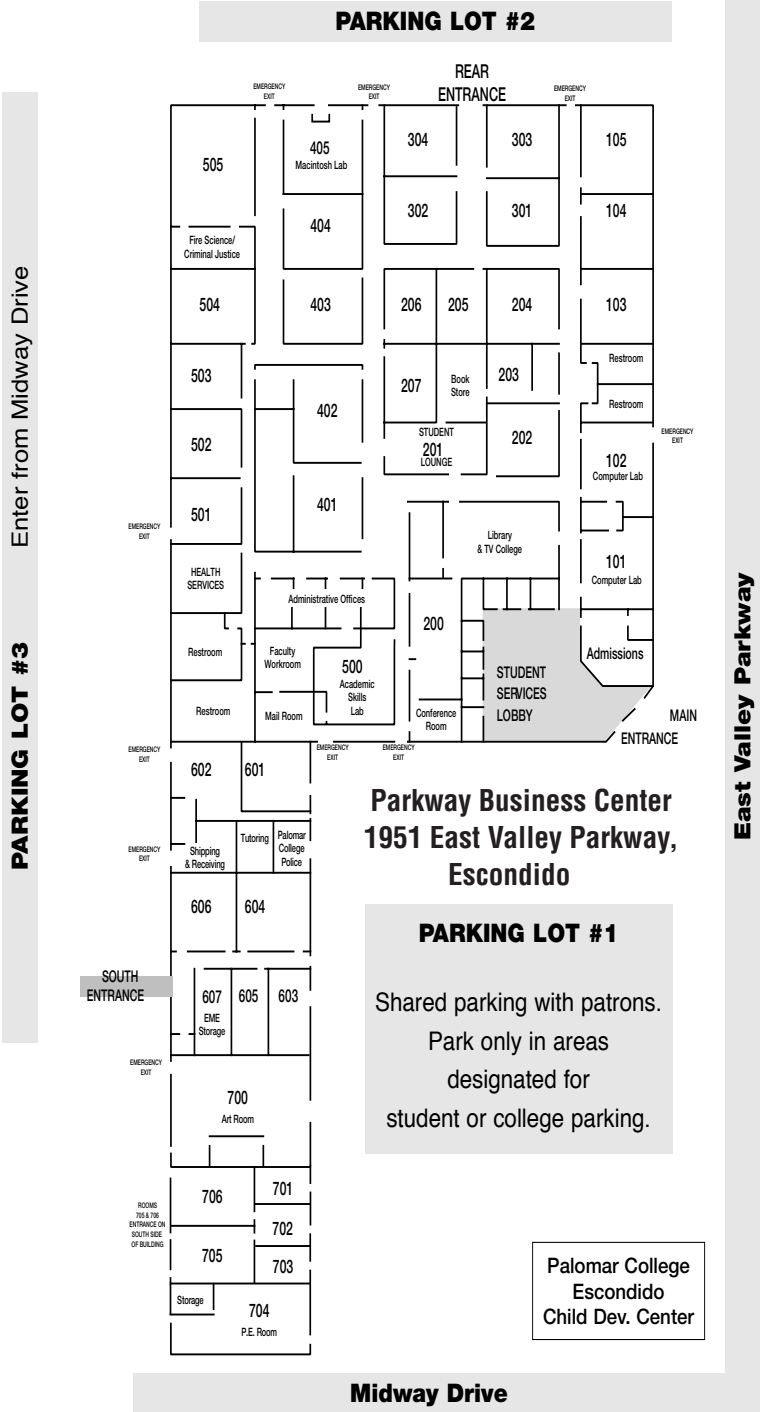

PALOMAR COLLEGE

Escondido Campus - Room and Parking Map

Directions to Escondido Center

A. From the west, proceed east on Hwy. 78 to Broadway (Lincoln and Broadway). Do not turn on Broadway, but continue east on Lincoln to Midway Drive. Turn right (south) on Midway Drive and proceed to East Valley Parkway.

B. From the north, proceed south on I-15 to El Norte Parkway. Proceed east on El Norte Parkway to Midway Drive. Turn right (south) on Midway Drive and proceed to East Valley Parkway.

C. From the south, proceed north on I-15 to Via Rancho Parkway. Turn right onto Via Rancho Parkway, which becomes Bear Valley Parkway. Follow Bear Valley Parkway north to Midway Drive, turn left (north). Proceed to East Valley Parkway.

Parkway Business Center
1951 East Valley Parkway,
Escondido

PARKING LOT #1

Shared parking with patrons.
Park only in areas
designated for
student or college parking.

Palomar College
Escondido
Child Dev. Center